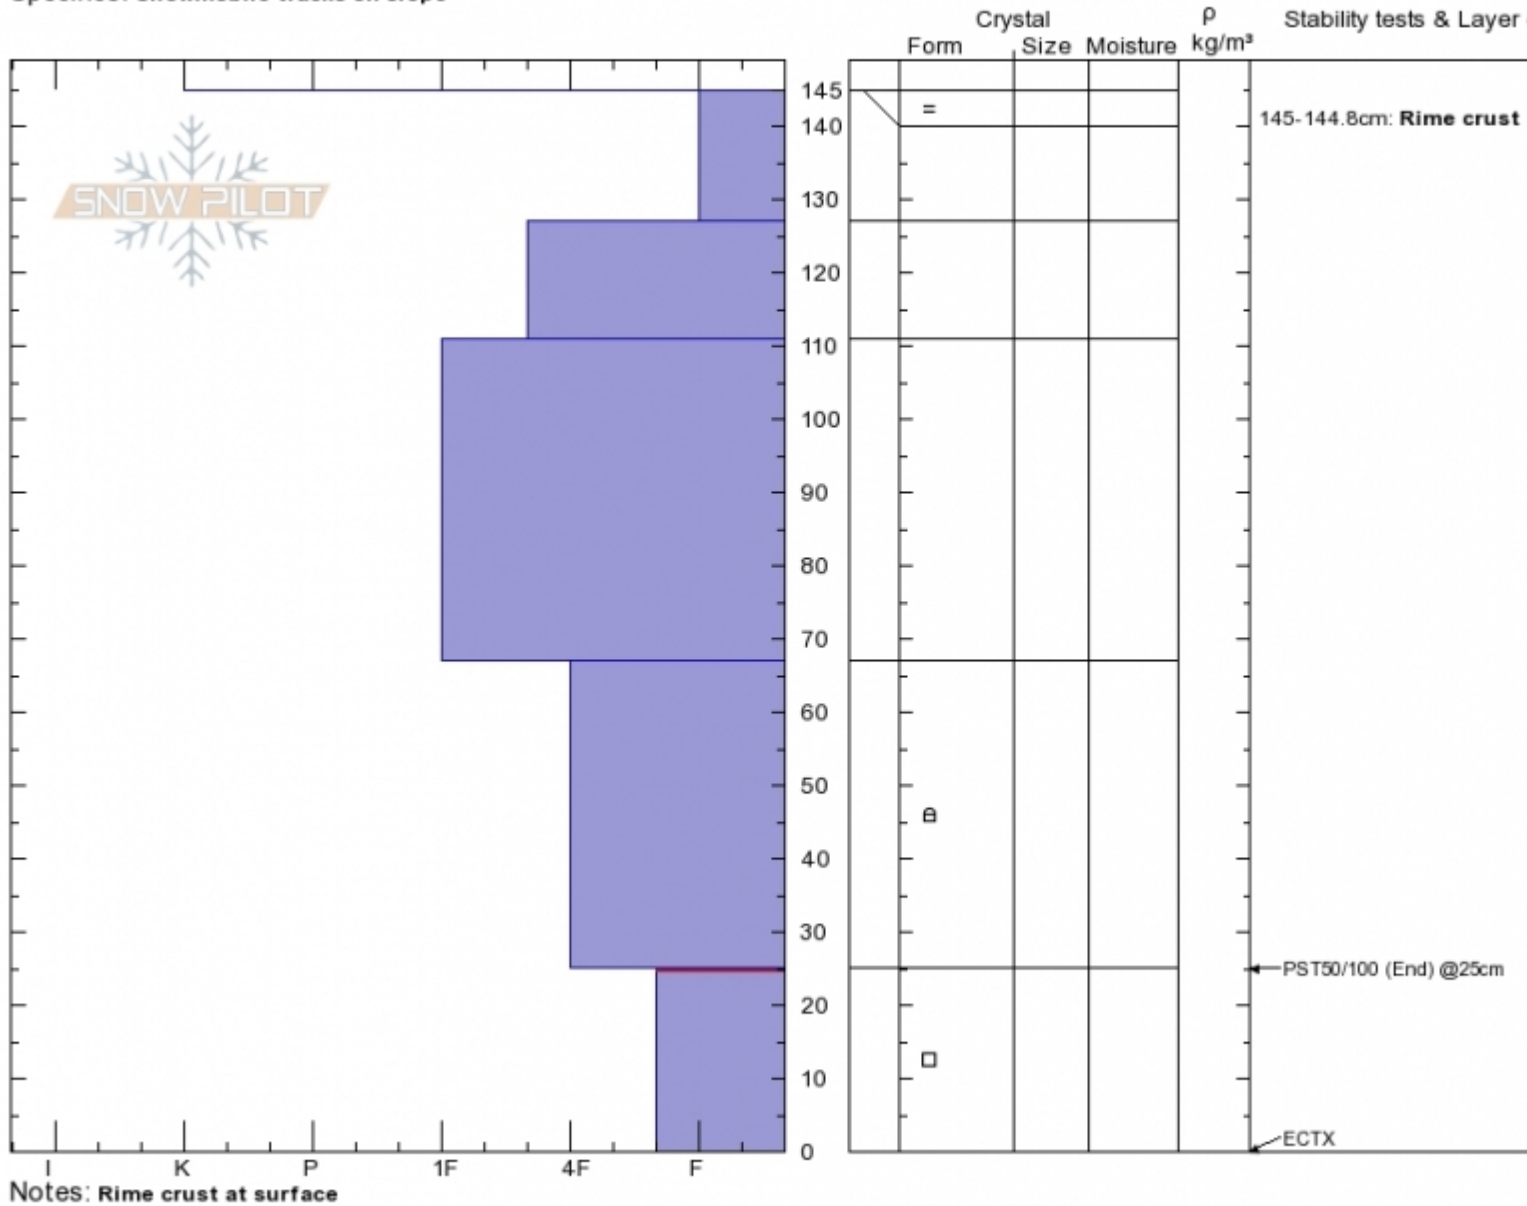

Lionhead Ski Hill
 Lionhead Range
 MT
 Elevation: 8100 ft
 Aspect: 60°
 Specifics: Snowmobile tracks on slope

Ian Hoyer
 01/31/2020 - 12:00pm
 Co-ord: 44.70389N, -111.29761W
 Slope Angle: 25°
 Wind Loading: no

Stability: **Good**
 Air Temperature:
 Sky Cover: **OVC**
 Precipitation: **RV**
 Wind: **Calm**

HS:145 Layer Notes:
 PF:20 145-144.8cm: **Rime crust**
 25-0cm: **Problematic layer**

Advisory Region
 Lionhead Range
 Longitude
 -111.29W
 Latitude
 44.70N
 Lionhead Range, 2020-02-01