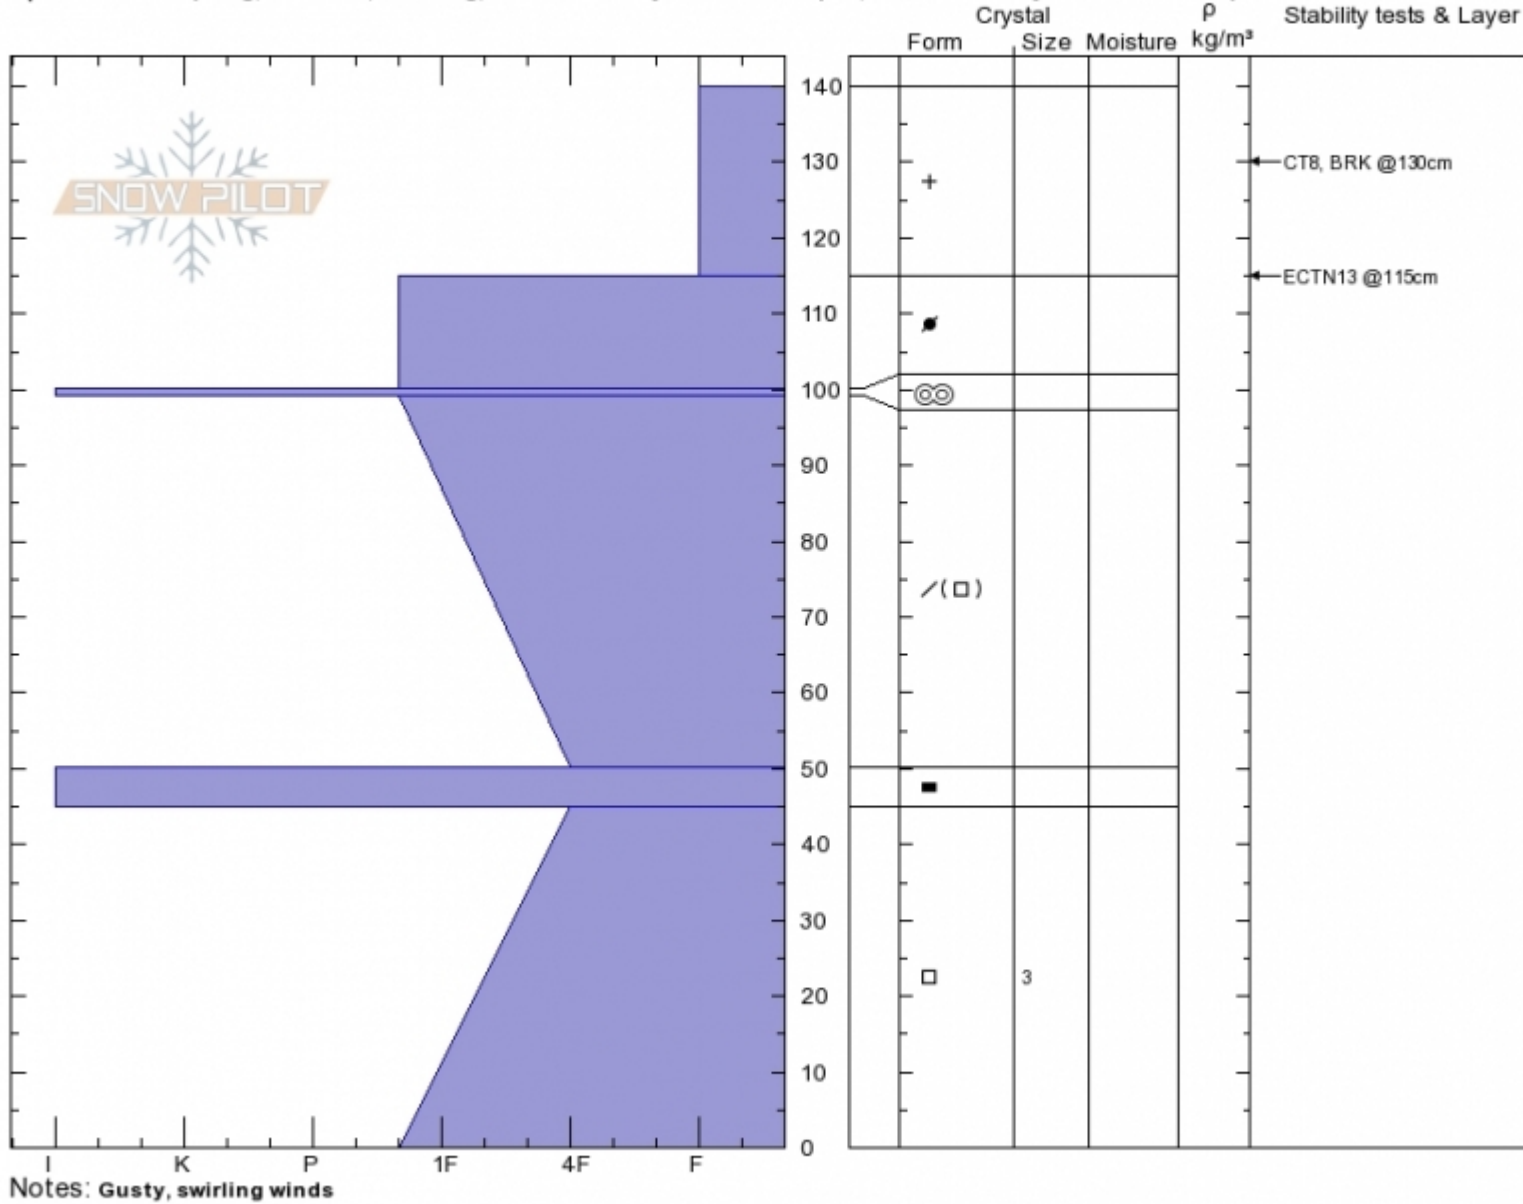

Flathead Pass South  
 Bridger Range  
 MT  
 Elevation: 7240 ft  
 Aspect: NE

Ryan Locati  
 02/04/2020 - 12:00pm  
 Co-ord:  
 Slope Angle: 19°  
 Wind Loading: yes

Stability: **Poor**  
 Air Temperature: 20°C  
 Sky Cover: CLR  
 Precipitation: NO  
 Wind: **Moderate**

HS:140 Layer Notes:  
 PF:100 100-99cm:Problematic layer  
 PS:15

Specifics: Collapsing, localized; Cracking; Recent activity on similar slopes; Recent activity on different slopes

Advisory Region  
 Bridger Range  
 Longitude  
 -111.02W  
 Latitude  
 45.97N

**Avalanche Details:** [Collapsing, cracking and recent natural avalanche in northern Bridgers](#)  
 Bridger Range, 2020-02-04