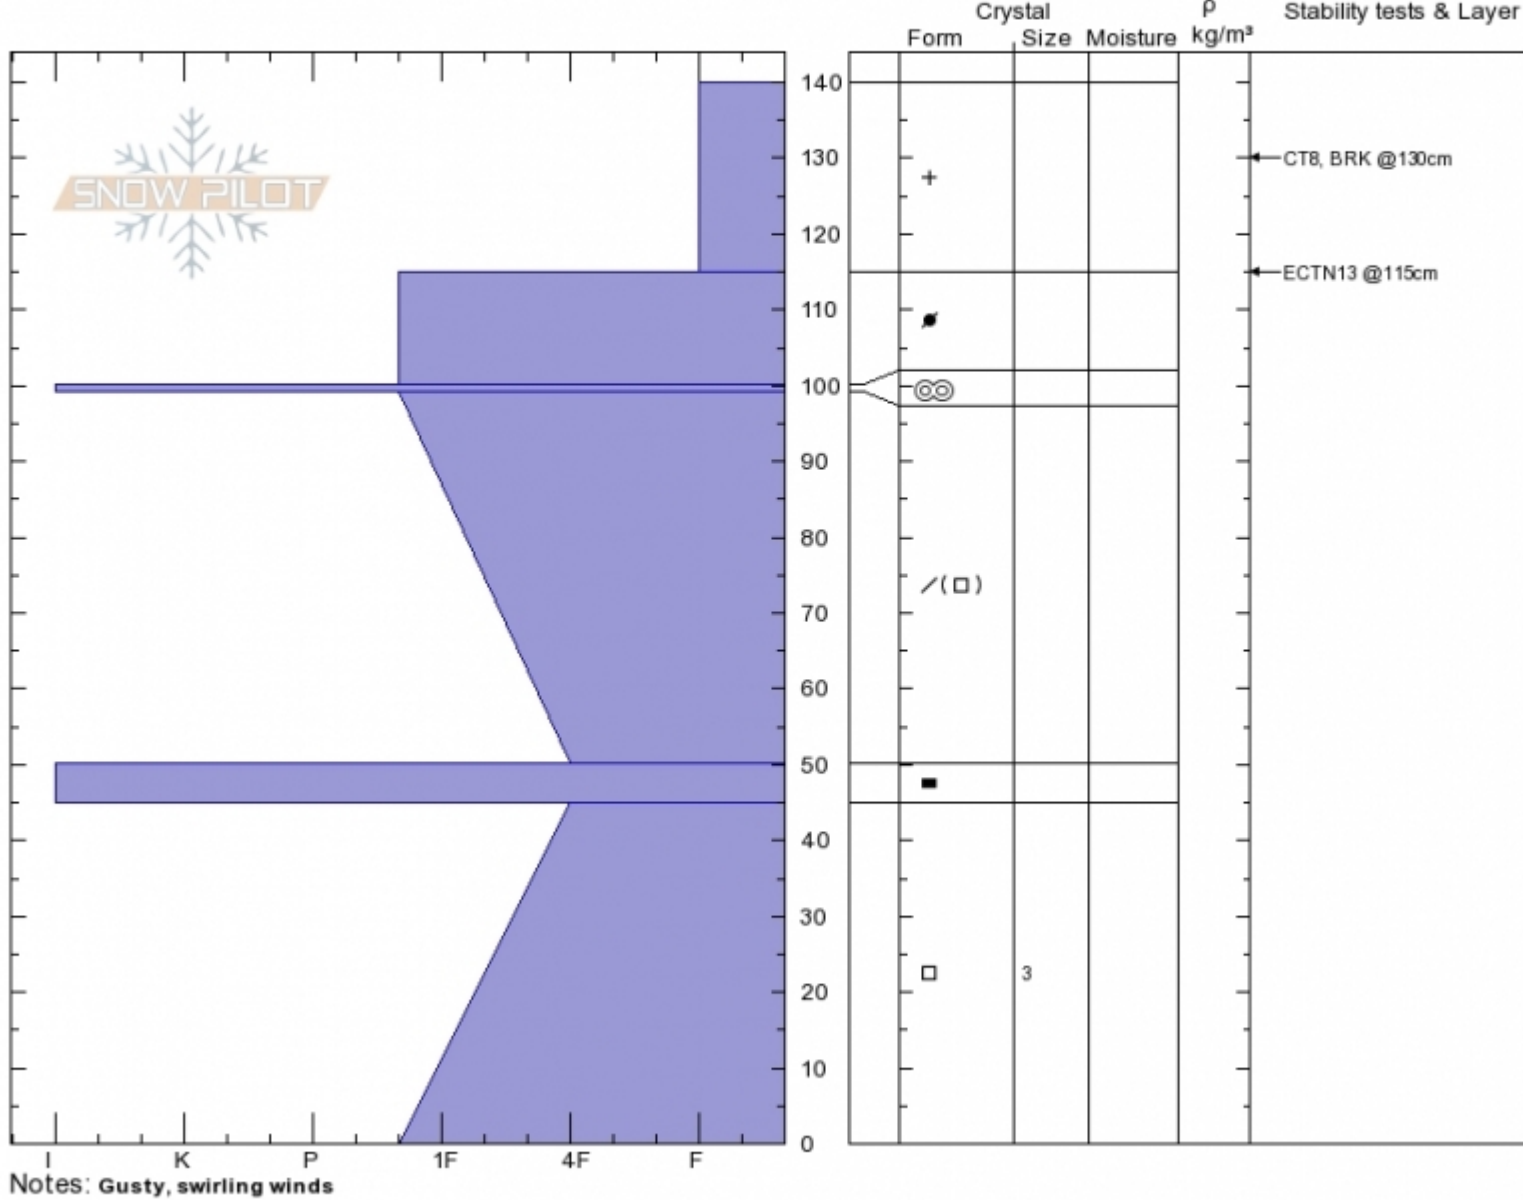

Flathead Pass South
 Bridger Range
 MT

Ryan Locati
 02/04/2020 - 12:00pm
 Co-ord:
 Slope Angle: 19°
 Wind Loading: **yes**

Stability: **Poor**
 Air Temperature: 20°C
 Sky Cover: **CLR**
 Precipitation: **NO**
 Wind: **Moderate**

HS:140 Layer Notes:
 PF:100 100-99cm:Problematic layer
 PS:15

Specifics: Collapsing, localized; Cracking; Recent activity on similar slopes; Recent activity on different slopes

Advisory Region
 Bridger Range
 Longitude
 -111.02W
 Latitude
 45.97N

Avalanche Details: [Collapsing, cracking and recent natural avalanche in northern Bridgers](#)
 Bridger Range, 2020-02-04