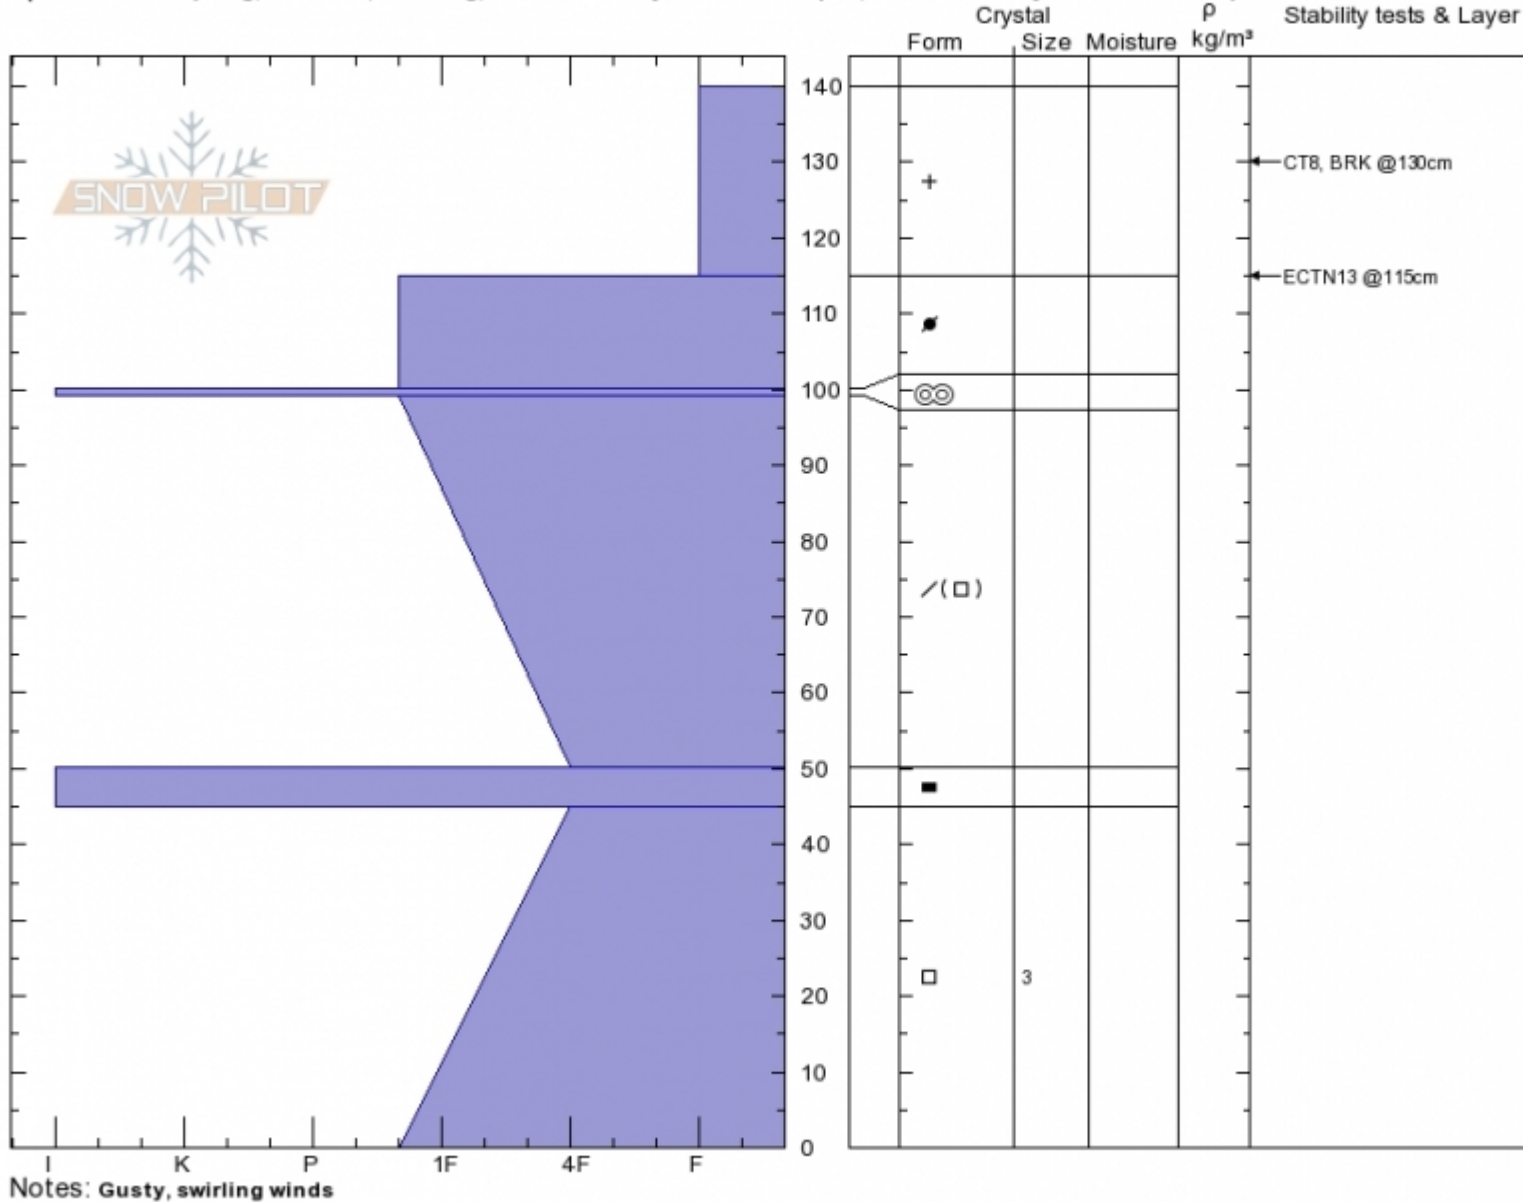

Flathead Pass South
 Bridger Range
 MT
 Elevation: 7240 ft
 Aspect: NE

Ryan Locati
 02/04/2020 - 12:00pm
 Co-ord:
 Slope Angle: 19°
 Wind Loading: yes

Stability: **Poor**
 Air Temperature: 20°C
 Sky Cover: CLR
 Precipitation: NO
 Wind: **Moderate**

HS:140 Layer Notes:
 PF:100 100-99cm:Problematic layer
 PS:15

Specifics: Collapsing, localized; Cracking; Recent activity on similar slopes; Recent activity on different slopes

Advisory Region
 Bridger Range
 Longitude
 -111.02W
 Latitude
 45.97N

Avalanche Details: [Collapsing, cracking and recent natural avalanche in northern Bridgers](#)
 Bridger Range, 2020-02-04