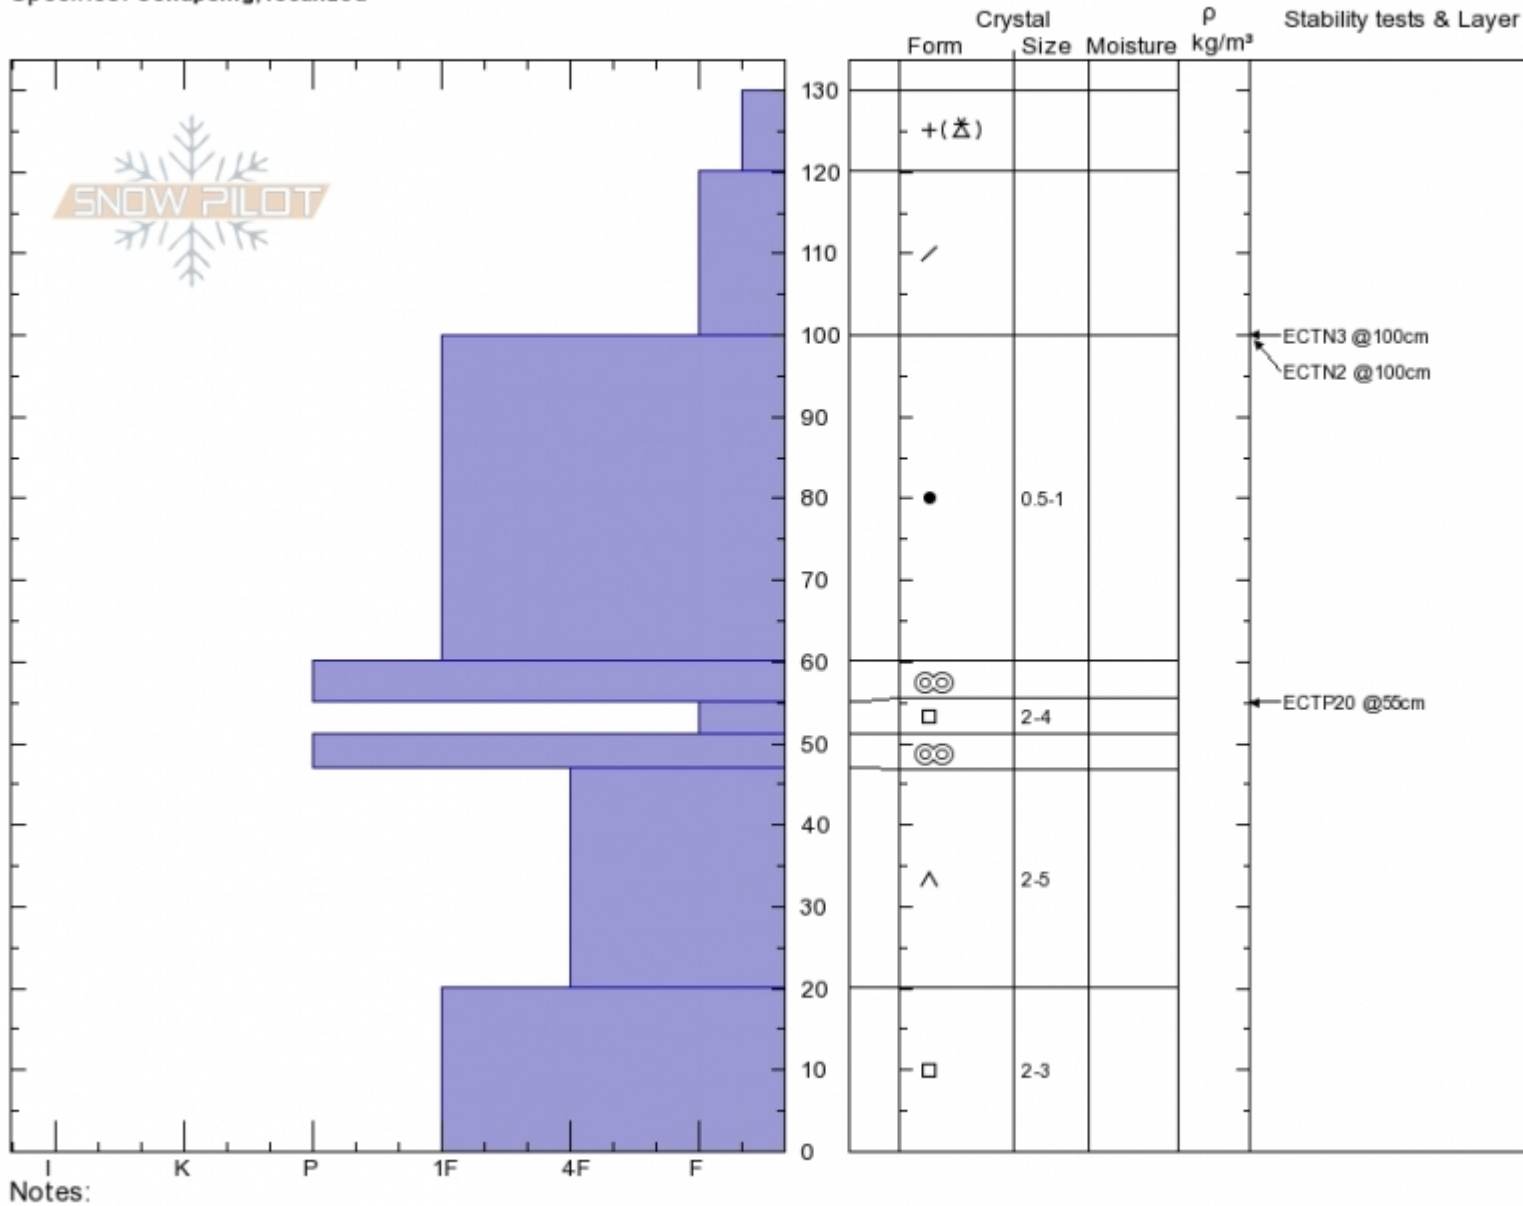

Wheeler Bowl
Gallatin Range-N
MT
 Elevation: **8130 ft**
 Aspect: **30°**
 Specifics: **Collapsing, localized**

Dave Zinn
02/05/2020 - 12:00pm
 Co-ord: **45.50384N, -111.07603W**
 Slope Angle: **26°**
 Wind Loading: **previous**

Stability: **Fair**
 Air Temperature: **-8°C**
 Sky Cover: **OVC**
 Precipitation: **S-1**
 Wind: **NE Light Breeze**

HS: **130** Layer Notes:
 PS: **25** 55-51cm: **Problematic layer**

Advisory Region
 Northern Gallatin
 Longitude
 -111.08W
 Latitude
 45.51N

Avalanche Details: [Natural avalanches on Wheeler Mtn, N. Gallatin](#)
 Northern Gallatin, 2020-02-05