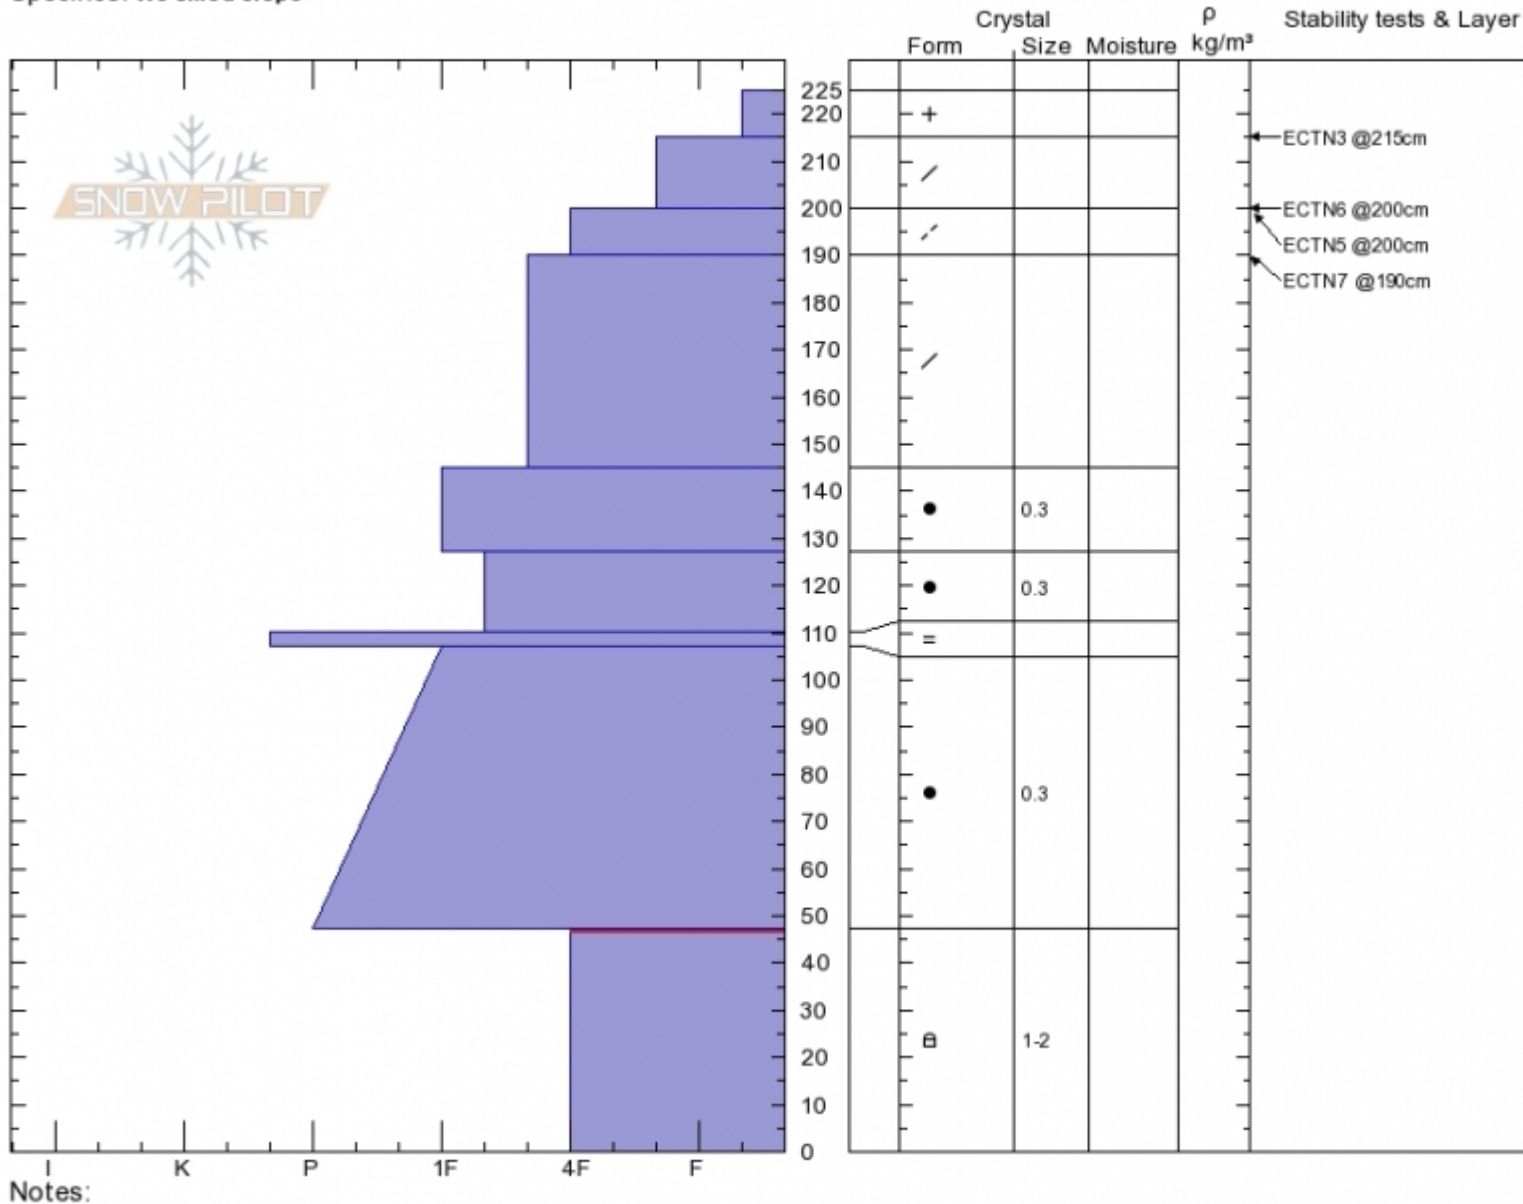

**The Thone**  
**Bridger Range**  
**MT**  
 Elevation: **8102 ft**  
 Aspect: **90°**  
 Specifics: **We skied slope**

**Dave Zinn**  
**02/12/2020 - 11:00am**  
 Co-ord: **45.88363N, -110.95008W**  
 Slope Angle: **30°**  
 Wind Loading: **no**

Stability: **Fair**  
 Air Temperature:  
 Sky Cover: **OVC**  
 Precipitation: **S2**  
 Wind: **N Calm**

HS:**225** Layer Notes:  
 PF:**75** 47-0cm:**Problematic layer**  
 PS:**30**

Notes:  
 Advisory Region  
 Bridger Range  
 Longitude  
 -110.95W  
 Latitude  
 45.88N  
 Bridger Range, 2020-02-12