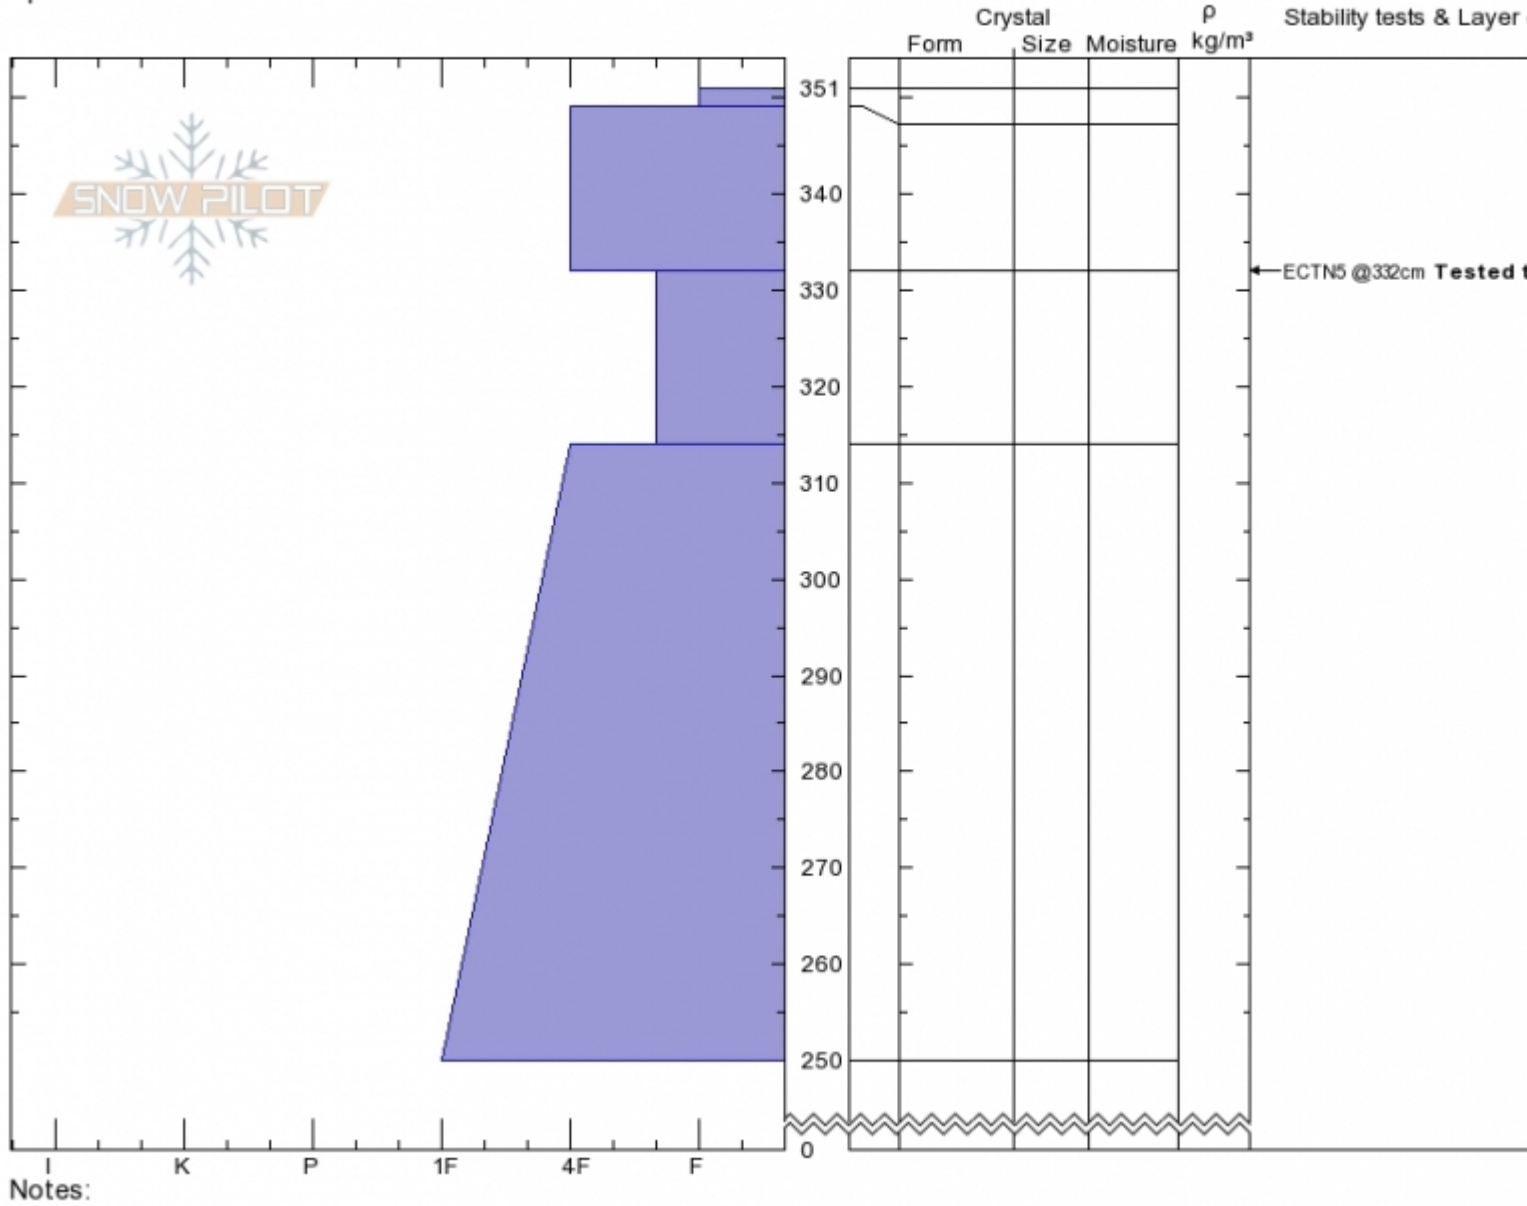

Mt Abundance
Cooke City
MT
 Elevation: **9000 ft**
 Aspect: **90°**
 Specifics:

Ian Hoyer
02/13/2020 - 12:00pm
 Co-ord: **45.06190N, -110.01075W**
 Slope Angle: **31°**
 Wind Loading: **previous**

Stability: **Fair**
 Air Temperature:
 Sky Cover: **BKN**
 Precipitation: **NO**
 Wind: **Calm**

HS:351 Layer Notes:

Advisory Region
 Cooke City
 Longitude
 -110.02W
 Latitude
 45.08N
 Cooke City, 2020-02-20