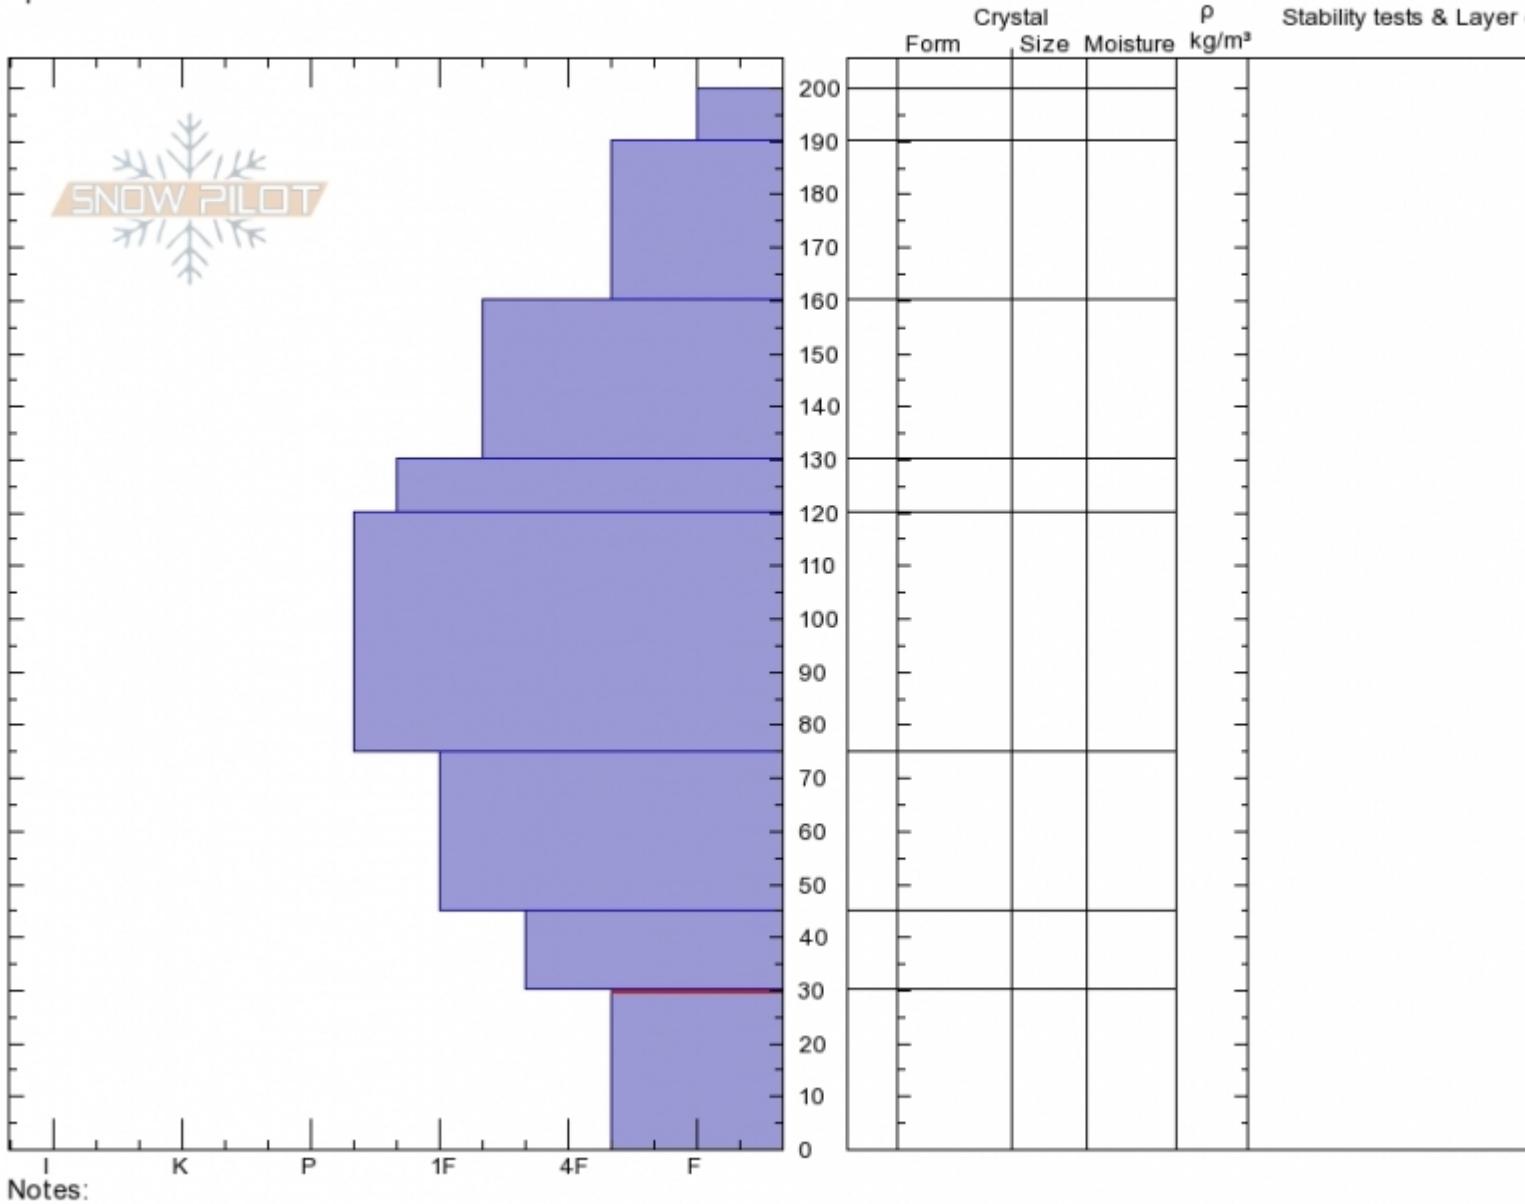

Skyline East
 Madison Range-S
 MT
 Elevation: 9800 ft
 Aspect: 90°
 Specifics:

Ian Hoyer
 02/19/2020 - 12:00pm
 Co-ord: 44.90675N, -111.19932W
 Slope Angle: 25°
 Wind Loading: no

Stability: **Good**
 Air Temperature:
 Sky Cover: **CLR**
 Precipitation: **NO**
 Wind: **Calm**

HS:200 Layer Notes:
 30-0cm:**Problematic layer**

Advisory Region
 Southern Madison
 Longitude
 -111.23W
 Latitude
 44.92N
 Southern Madison, 2020-02-20