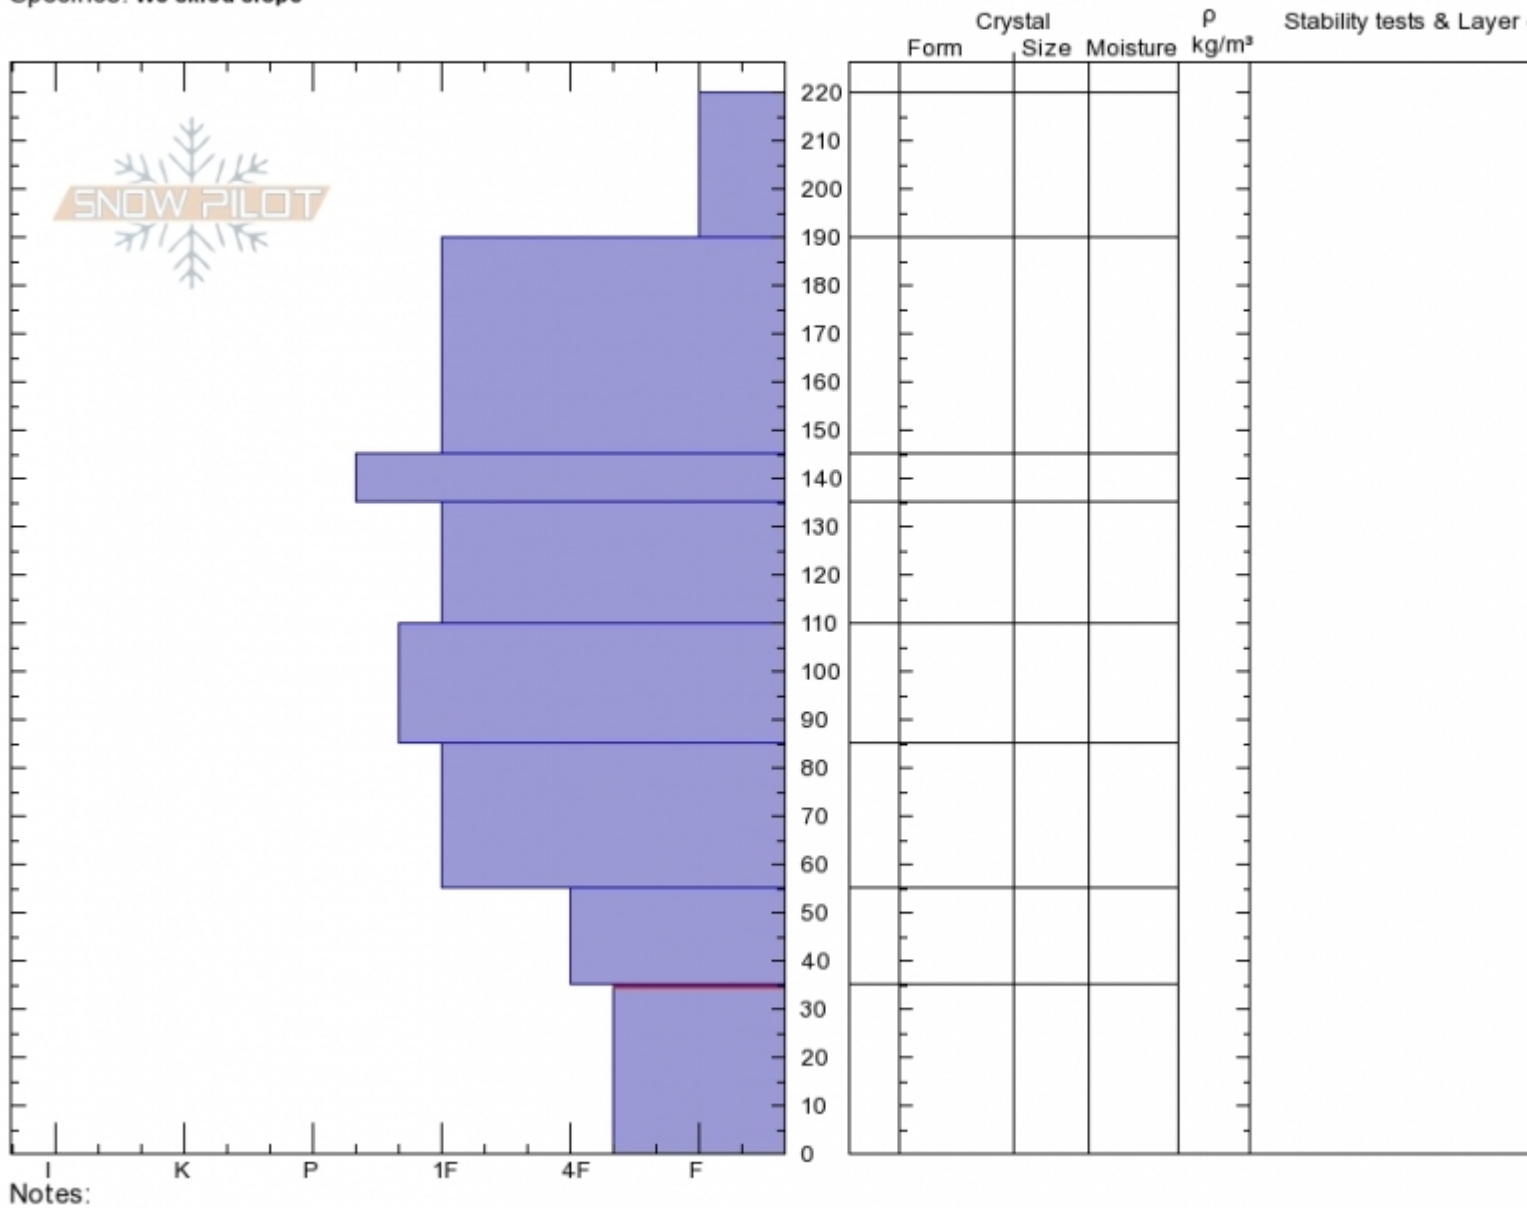

Skyline West
Madison Range-S
MT
 Elevation: **9600 ft**
 Aspect: **275°**
 Specifics: **We skied slope**

Ian Hoyer
02/19/2020 - 1:00pm
 Co-ord: **44.90188N, -111.19656W**
 Slope Angle: **25°**
 Wind Loading: **no**

Stability: **Good**
 Air Temperature:
 Sky Cover: **CLR**
 Precipitation: **NO**
 Wind: **Calm**

HS:220 Layer Notes:
 35-0cm:**Problematic layer**

Advisory Region
 Southern Madison
 Longitude
 -111.23W
 Latitude
 44.92N
 Southern Madison, 2020-02-20