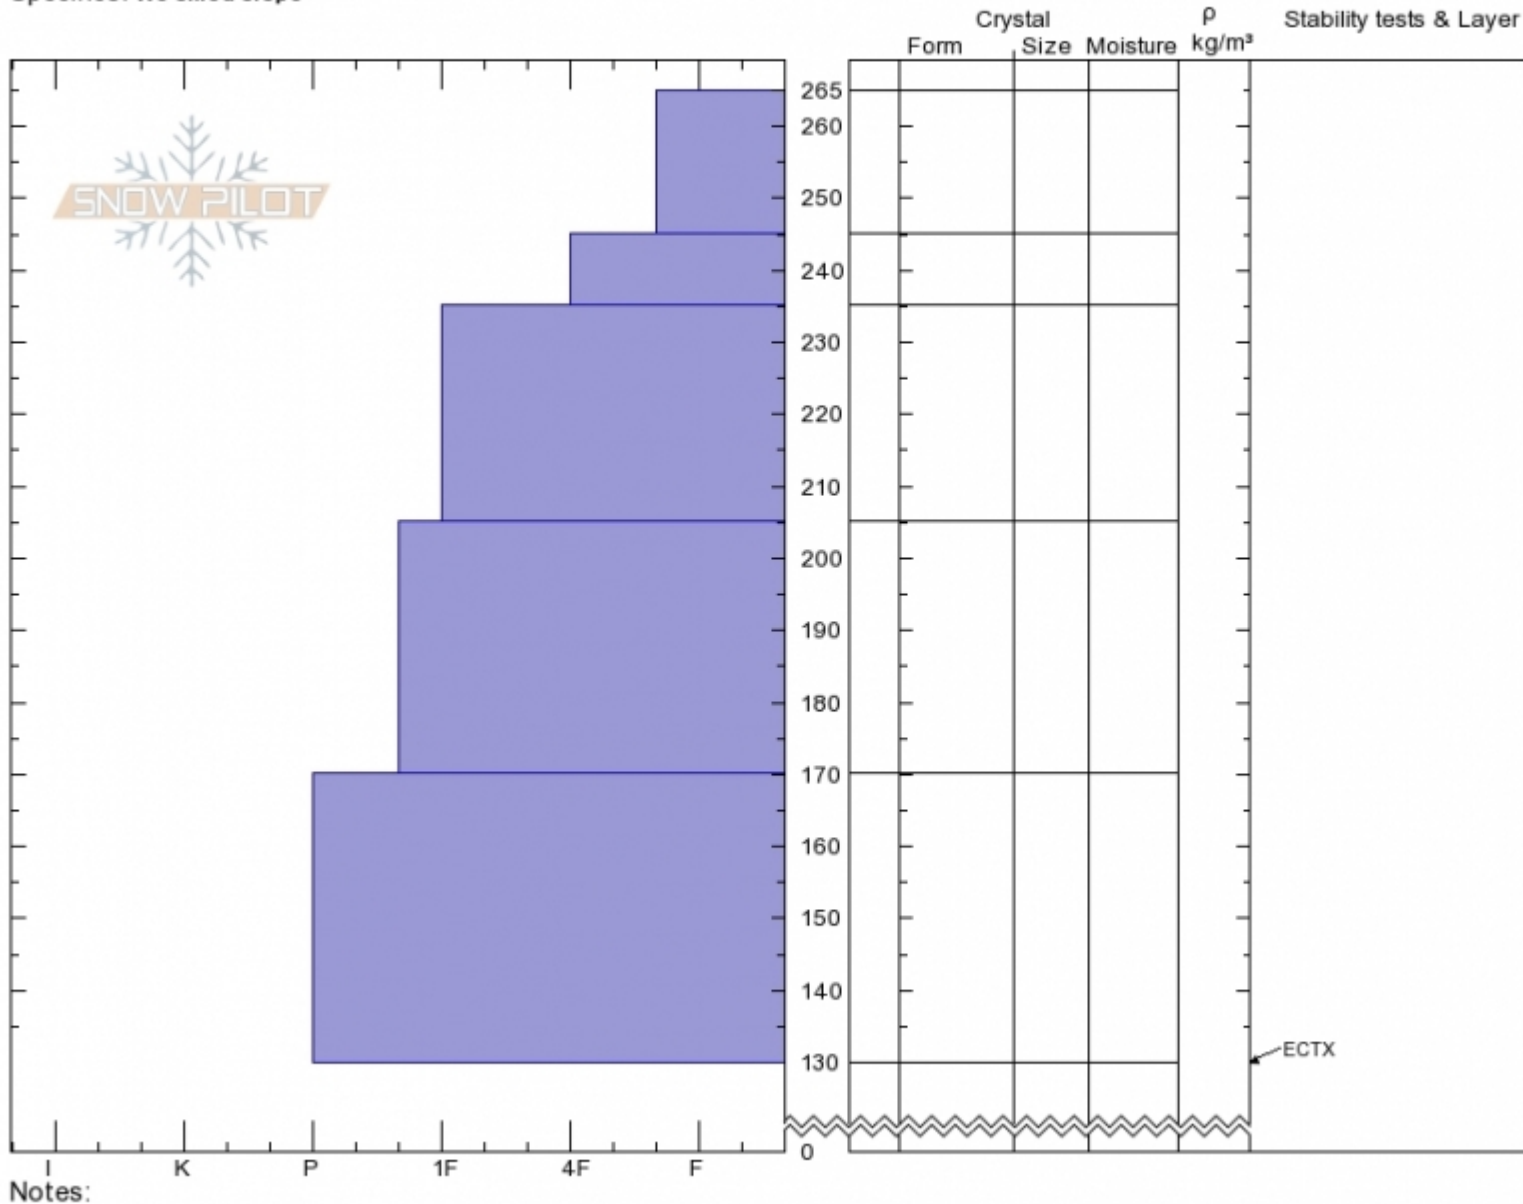

**Republic Creek**  
**Beartooths**  
**MT**  
 Elevation: **9800 ft**  
 Aspect: **240°**  
 Specifics: **We skied slope**

**Spencer Jonas**  
**02/24/2020 - 1:30pm**  
 Co-ord: **44.98517N, -109.92538W**  
 Slope Angle: **28°**  
 Wind Loading:

Stability:  
 Air Temperature:  
 Sky Cover: **BKN**  
 Precipitation: **NO**  
 Wind: **S Light Breeze**

**HS:265** Layer Notes:  
**PS:20**

Advisory Region  
 Cooke City  
 Longitude  
 -109.94W  
 Latitude  
 44.99N