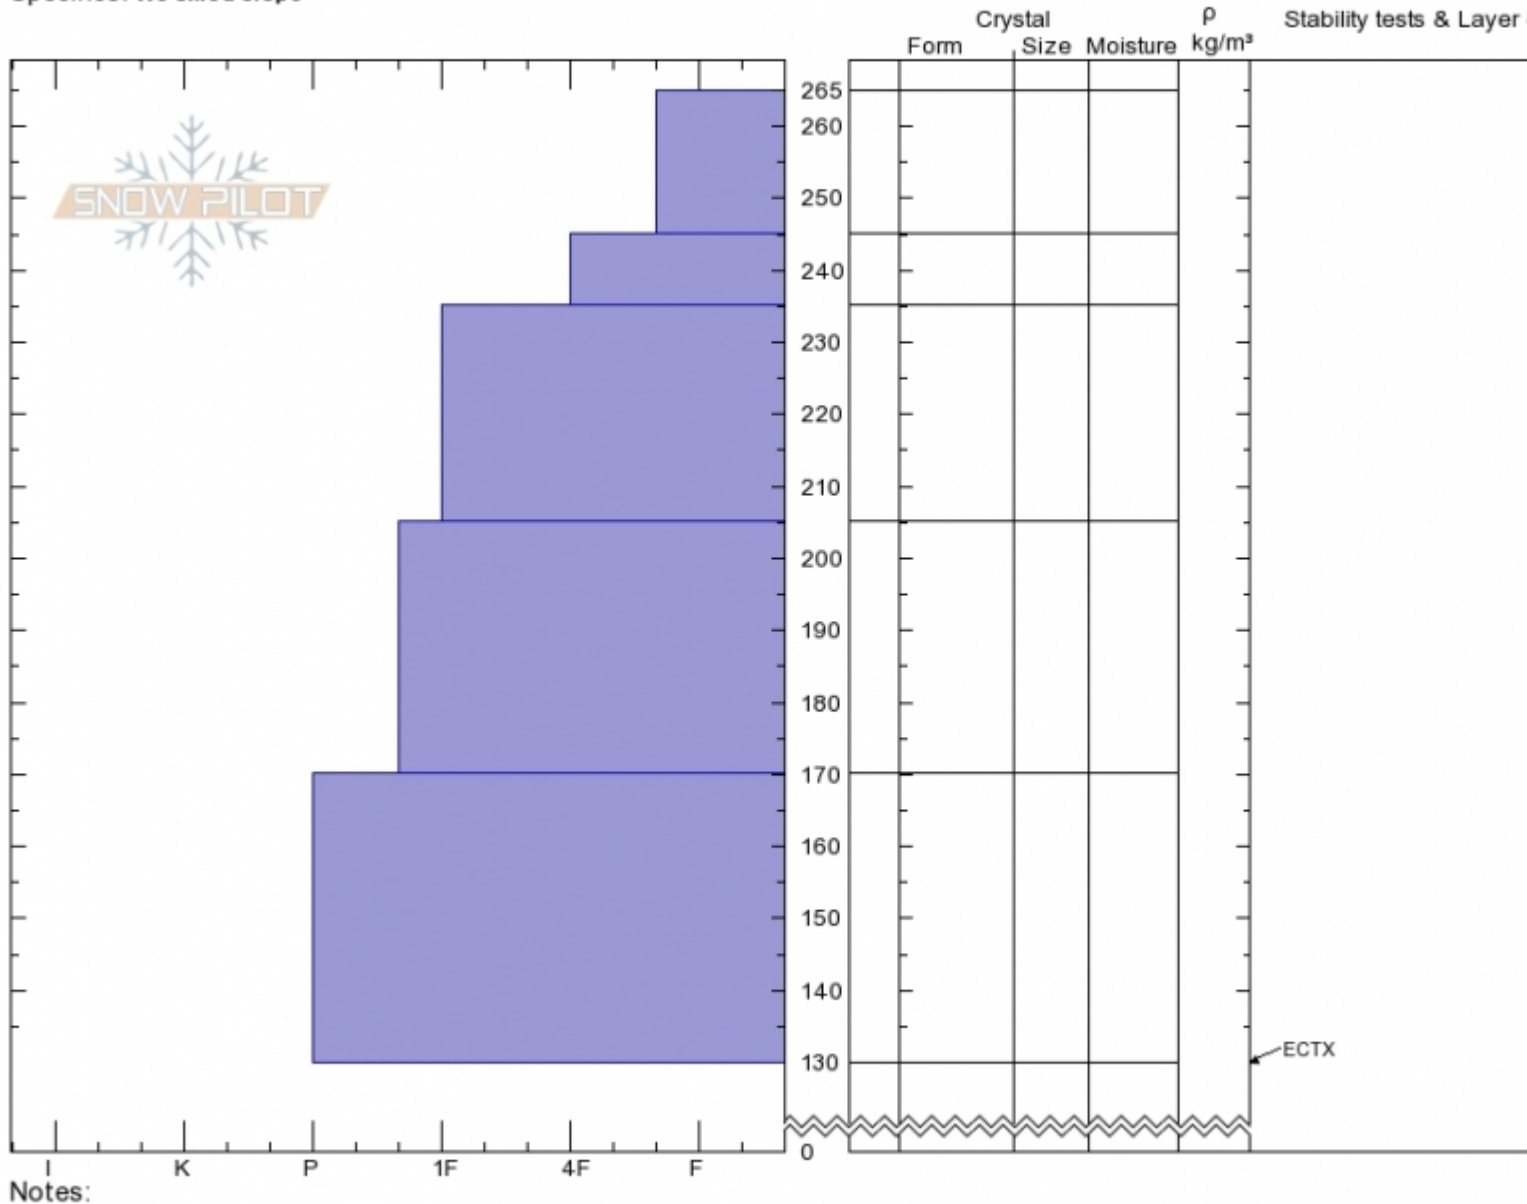

**Republic Creek**  
**Beartooths**  
**MT**  
 Elevation: **9800 ft**  
 Aspect: **240°**  
 Specifics: **We skied slope**

**Spencer Jonas**  
**02/24/2020 - 1:30pm**  
 Co-ord: **44.98517N, -109.92538W**  
 Slope Angle: **28°**  
 Wind Loading:

Stability:  
 Air Temperature:  
 Sky Cover: **BKN**  
 Precipitation: **NO**  
 Wind: **S Light Breeze**

**HS:265** Layer Notes:  
**PS:20**

Advisory Region  
 Cooke City  
 Longitude  
 -109.94W  
 Latitude  
 44.99N