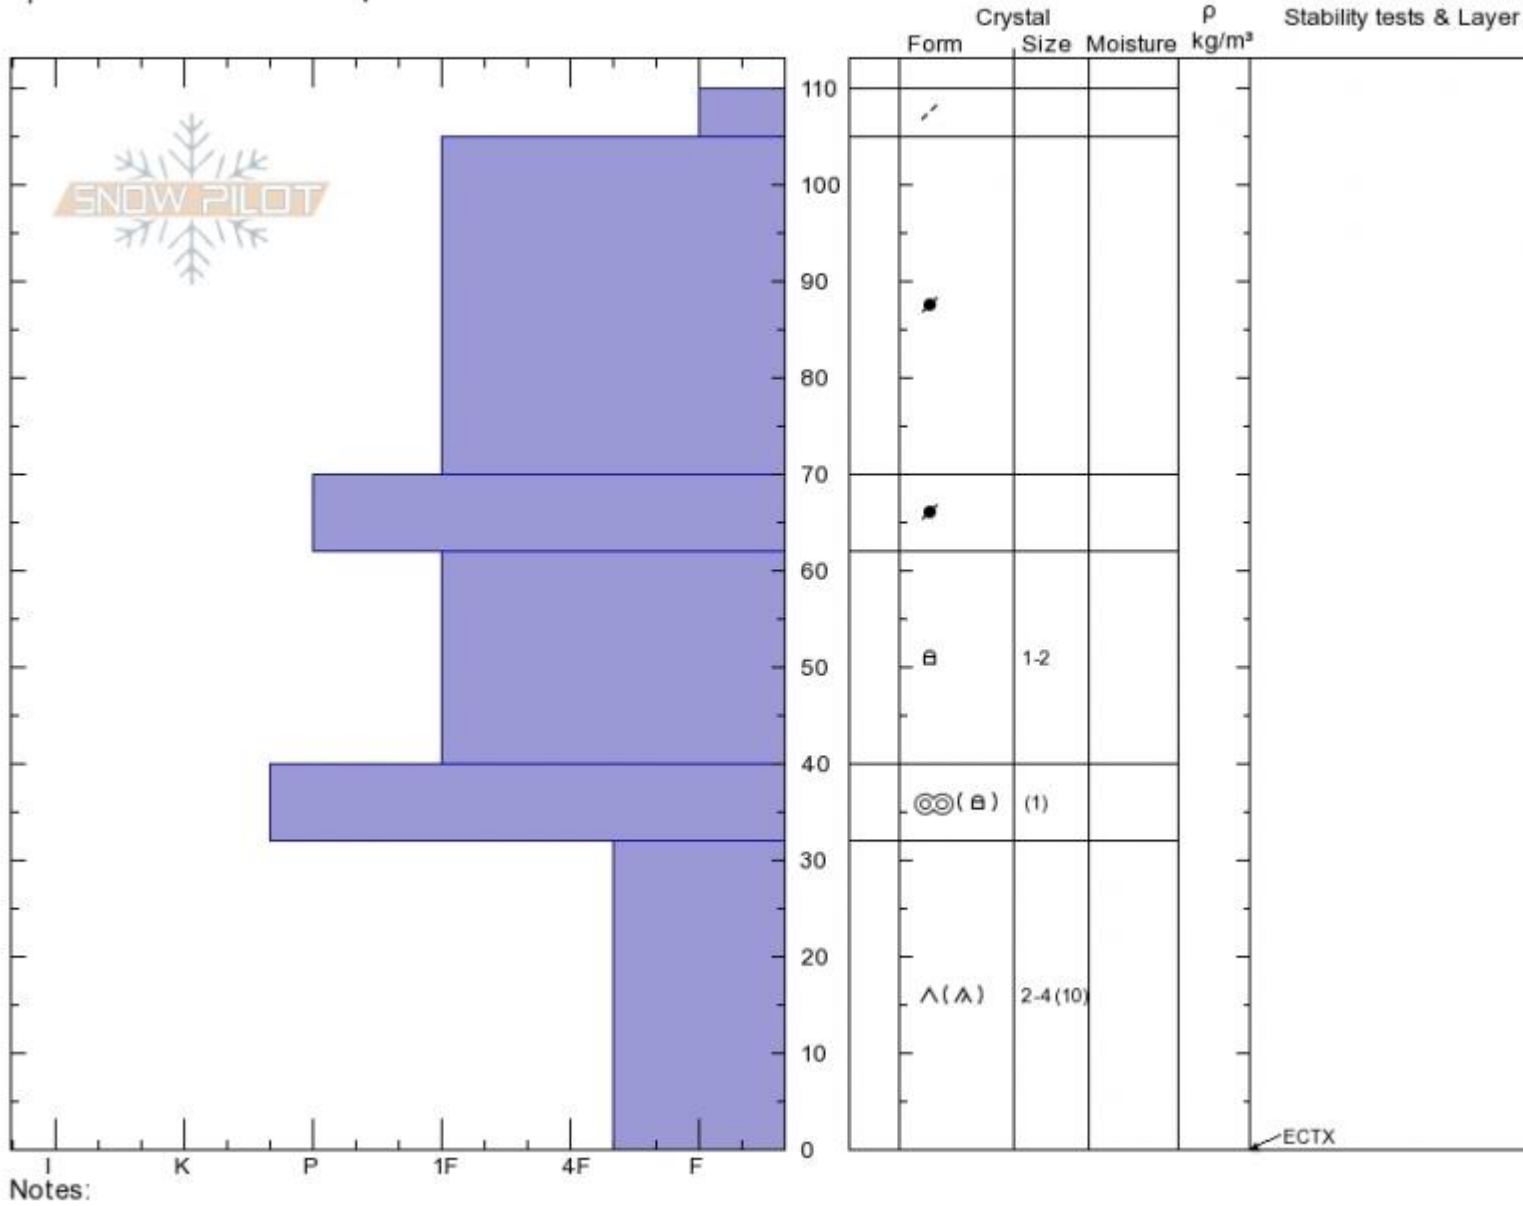

Cedar Mountain
Madison Range-N
MT
 Elevation: 9303 ft
 Aspect: 23°
 Specifics: **We snowmobiled slope**

Dave Zinn
 03/02/2020 - 12:00pm
 Co-ord: 45.22654N, -111.49264W
 Slope Angle: 15°
 Wind Loading: **yes**

Stability: **Fair**
 Air Temperature:
 Sky Cover: **SCT**
 Precipitation: **NO**
 Wind: **SW Moderate**

HS:110 Layer Notes:
 PF:20 32-0cm:Problematic layer

Advisory Region
 Northern Madison
 Longitude
 -111.49W
 Latitude
 45.23N