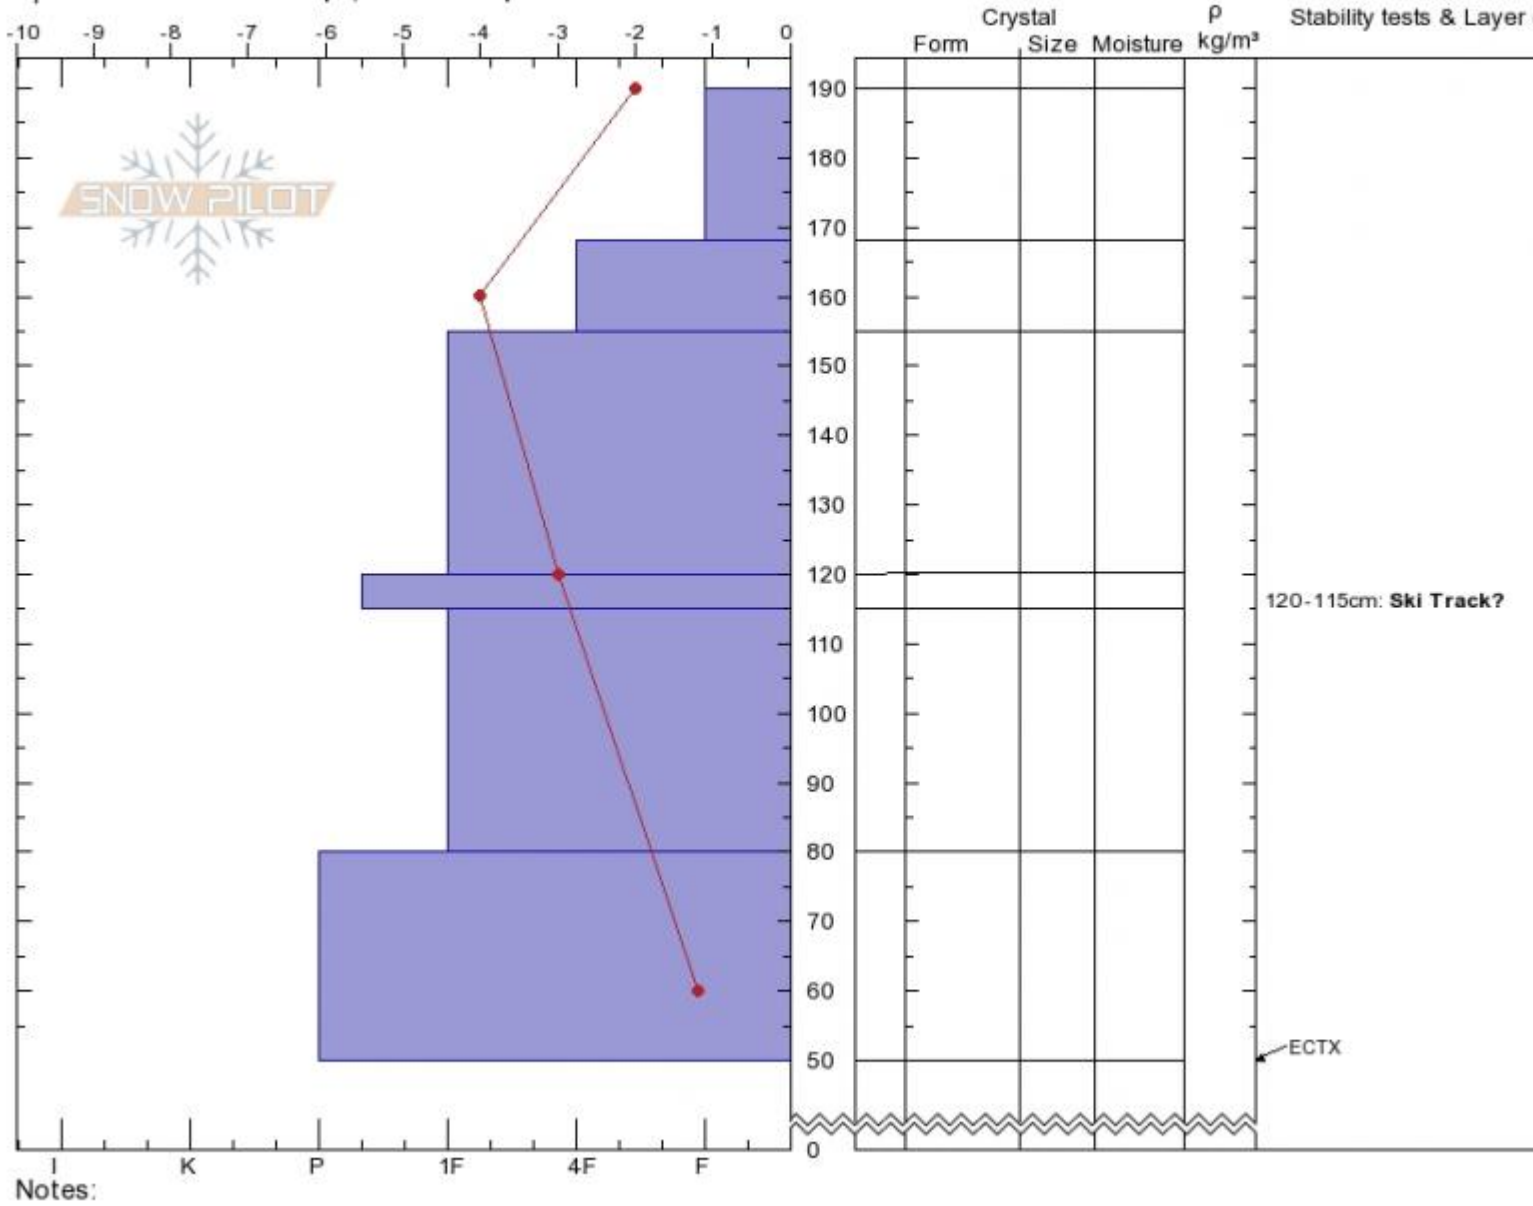

Tyler's
 Madison Range-N
 MT
 Elevation: 9375 ft
 Aspect: 260°
 Specifics: Ski tracks on slope; We skied slope

Spencer Jonas
 03/15/2020 - 10:40am
 Co-ord: 45.33159N, -111.38476W
 Slope Angle: 33°
 Wind Loading: no

Stability:
 Air Temperature: -3°C
 Sky Cover: OVC
 Precipitation:
 Wind: Calm

HS:190 Layer Notes:
 120-115cm: Ski Track?

Advisory Region
 Northern Madison
 Longitude
 -111.39W
 Latitude
 45.34N
 Northern Madison, 2020-03-15