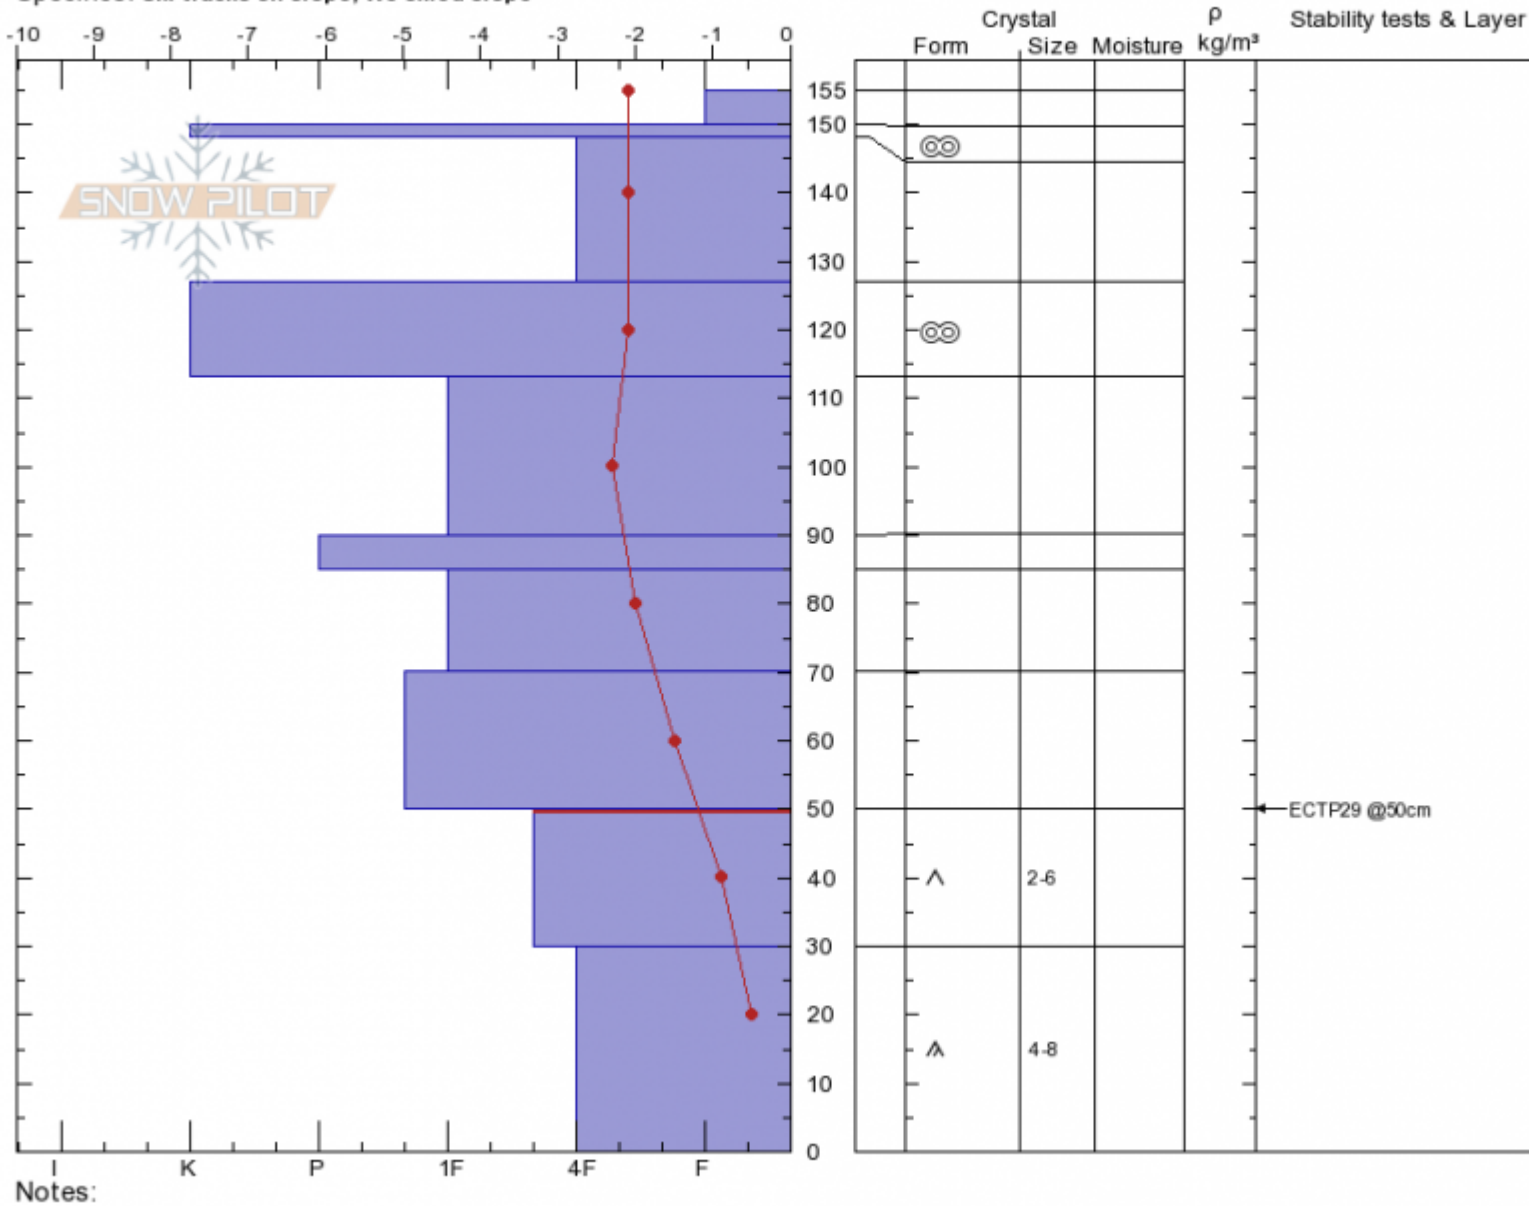

**Bacon Rind Meadow**  
**Madison Range-S**  
**MT**  
 Elevation: **8691 ft**  
 Aspect: **95°**  
 Specifics: **Ski tracks on slope; We skied slope**

**Doug Chabot-Admin**  
**03/18/2020 - 11:45am**  
 Co-ord: **44.96777N, -111.09633W**  
 Slope Angle: **17°**  
 Wind Loading:

Stability: **Good**  
 Air Temperature: **-4°C**  
 Sky Cover: **OVC**  
 Precipitation: **S1**  
 Wind:

HS: **155**    Layer Notes:  
 50-30cm: **Problematic layer**

Advisory Region  
 Southern Madison  
 Longitude  
 -111.10W  
 Latitude  
 44.96N  
 Southern Madison, 2020-03-18