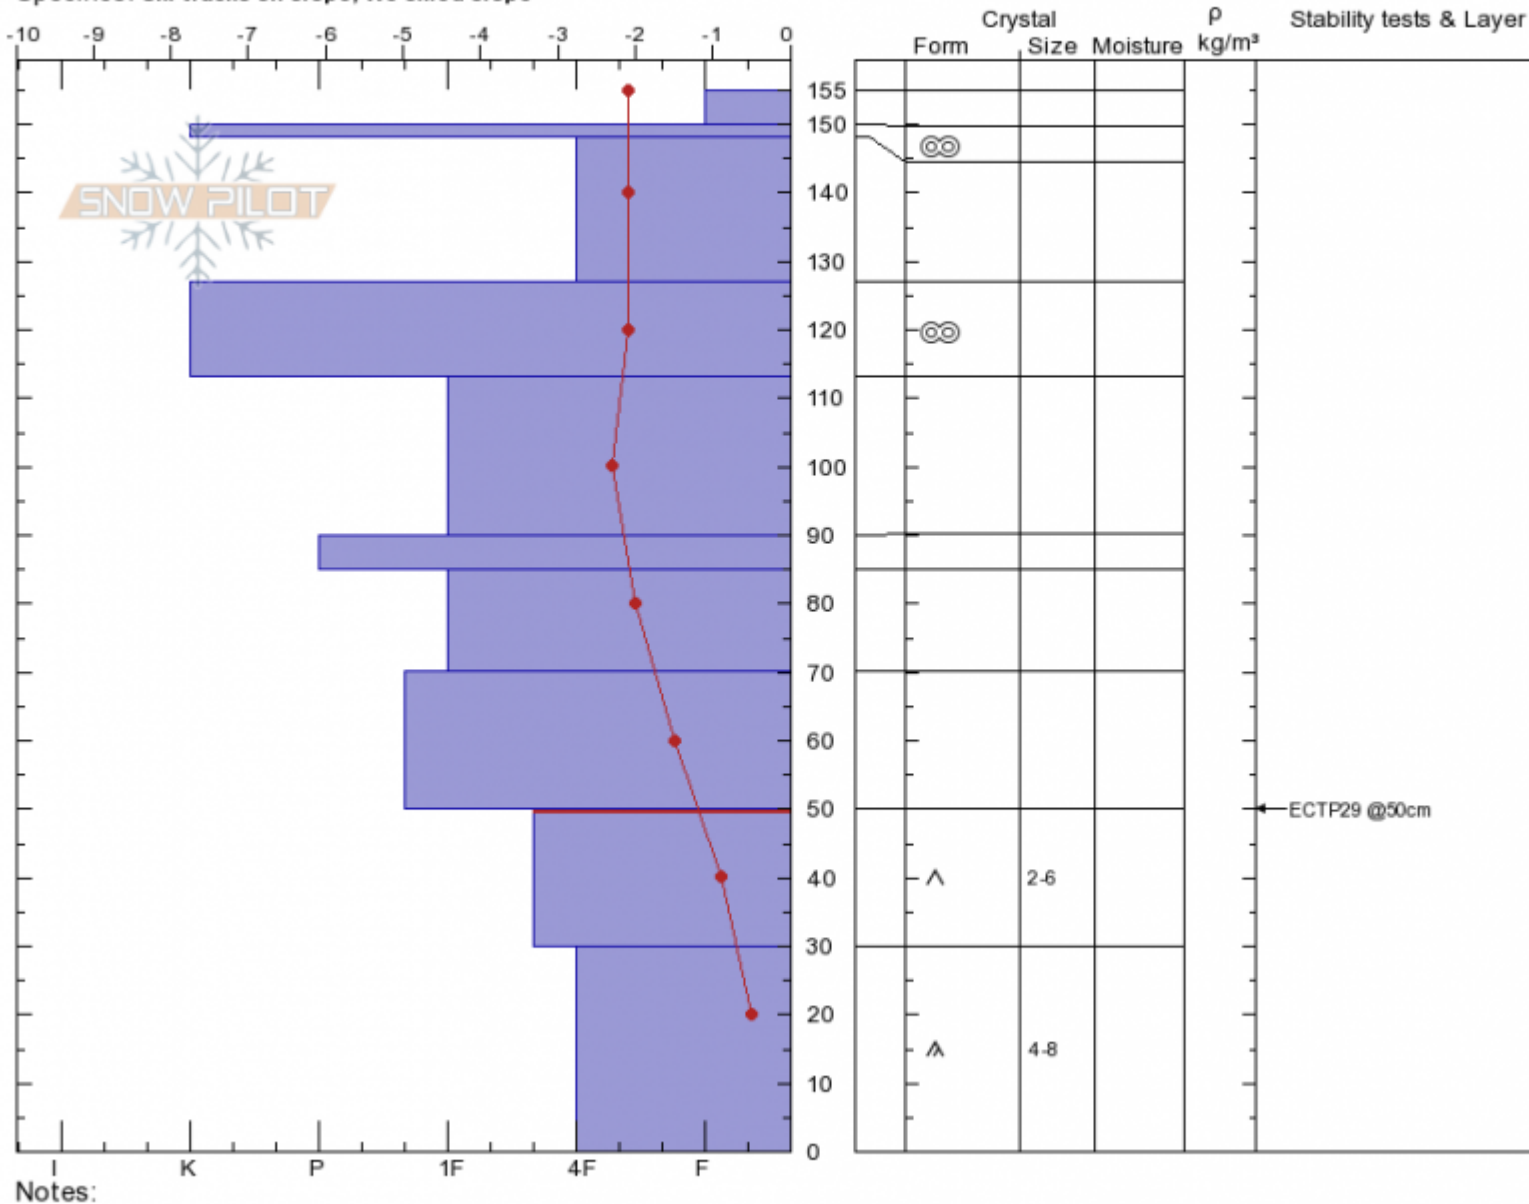

Bacon Rind Meadow
Madison Range-S
MT
 Elevation: **8691 ft**
 Aspect: **95°**
 Specifics: **Ski tracks on slope; We skied slope**

Doug Chabot-Admin
03/18/2020 - 11:45am
 Co-ord: **44.96777N, -111.09633W**
 Slope Angle: **17°**
 Wind Loading:

Stability: **Good**
 Air Temperature: **-4°C**
 Sky Cover: **OVC**
 Precipitation: **S1**
 Wind:

HS: **155** Layer Notes:
 50-30cm: **Problematic layer**

Notes:
 Advisory Region
 Southern Madison
 Longitude
 -111.10W
 Latitude
 44.96N
 Southern Madison, 2020-03-18