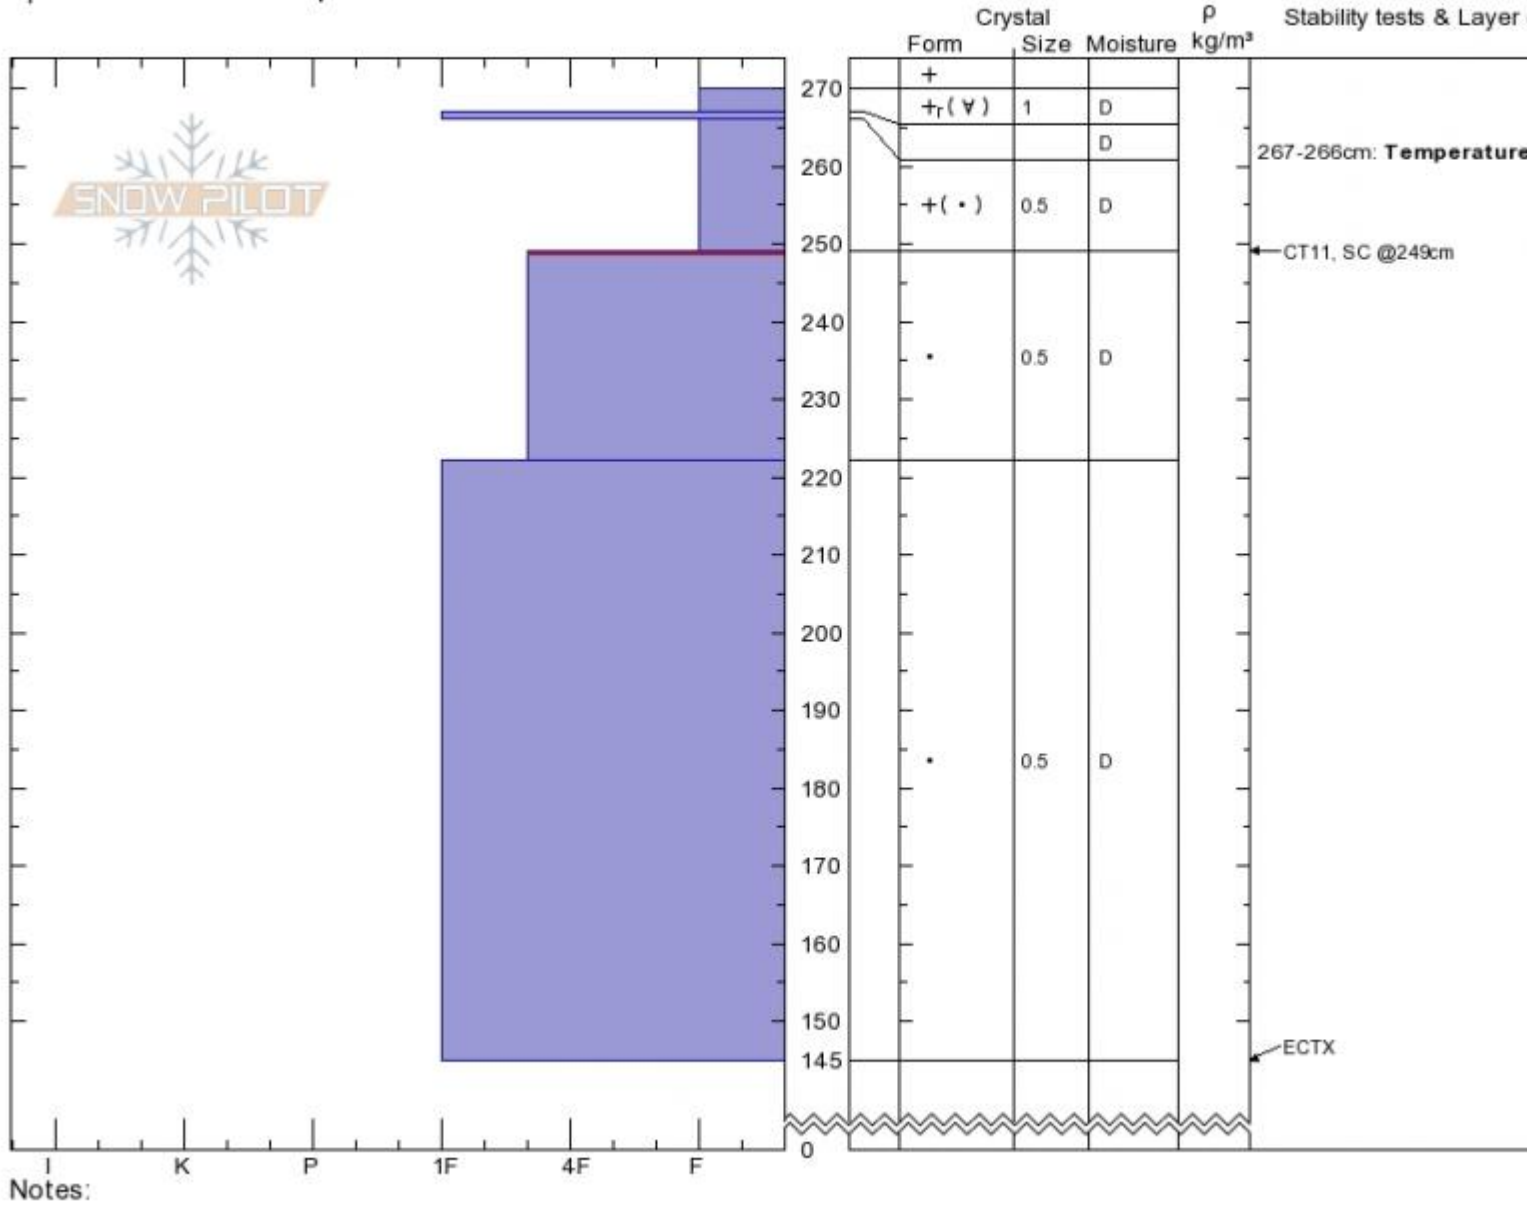

**Bear Basin**  
**Madison Range-N**  
**MT**  
 Elevation: **9070 ft**  
 Aspect: **NE**  
 Specifics: **Ski tracks on slope**

**Wyatt Gober**  
**03/18/2020 - 12:45pm**  
 Co-ord: **45.33030N, -111.38080W**  
 Slope Angle: **25°**  
 Wind Loading: **no**

Stability: **Calm**  
 Air Temperature:  
 Sky Cover: **OVC**  
 Precipitation: **NO**  
 Wind: **Calm**

HS:**270** Layer Notes:  
 PF:**30** 267-266cm: **Temperature Cru**  
 249-222cm: **Problematic layer**

Advisory Region  
 Northern Madison  
 Longitude  
 -111.38W  
 Latitude  
 45.33N  
 Northern Madison, 2020-03-19