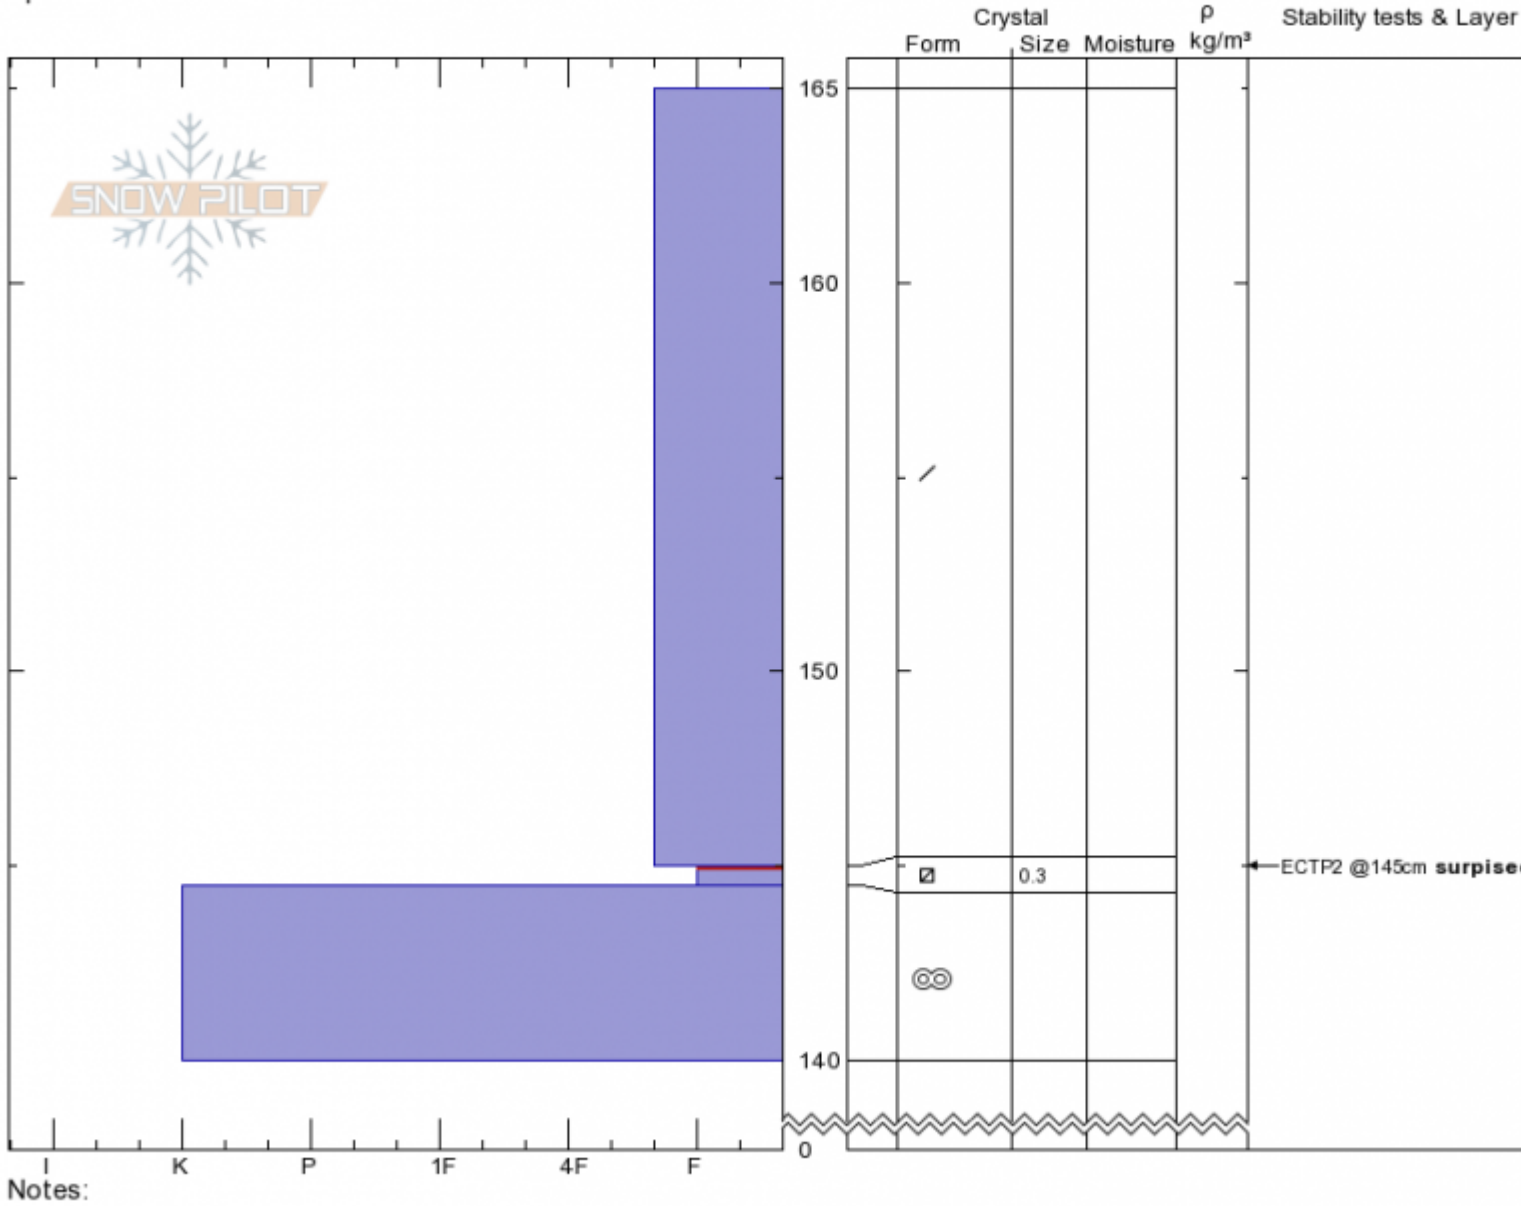

Pika Point
Madison Range-S
MT
 Elevation: **9467 ft**
 Aspect: **110°**
 Specifics:

Doug Chabot-Admin
03/27/2020 - 9:30am
 Co-ord: **44.97915N, -111.31206W**
 Slope Angle: **25°**
 Wind Loading: **previous**

Stability: **Fair**
 Air Temperature: **-10°C**
 Sky Cover: **SCT**
 Precipitation: **NO**
 Wind:

HS: **165** Layer Notes:
 145-144.5cm: **Problematic layer**

Advisory Region
 Southern Madison
 Longitude
 -111.31W
 Latitude
 44.97N
 Southern Madison, 2020-03-28