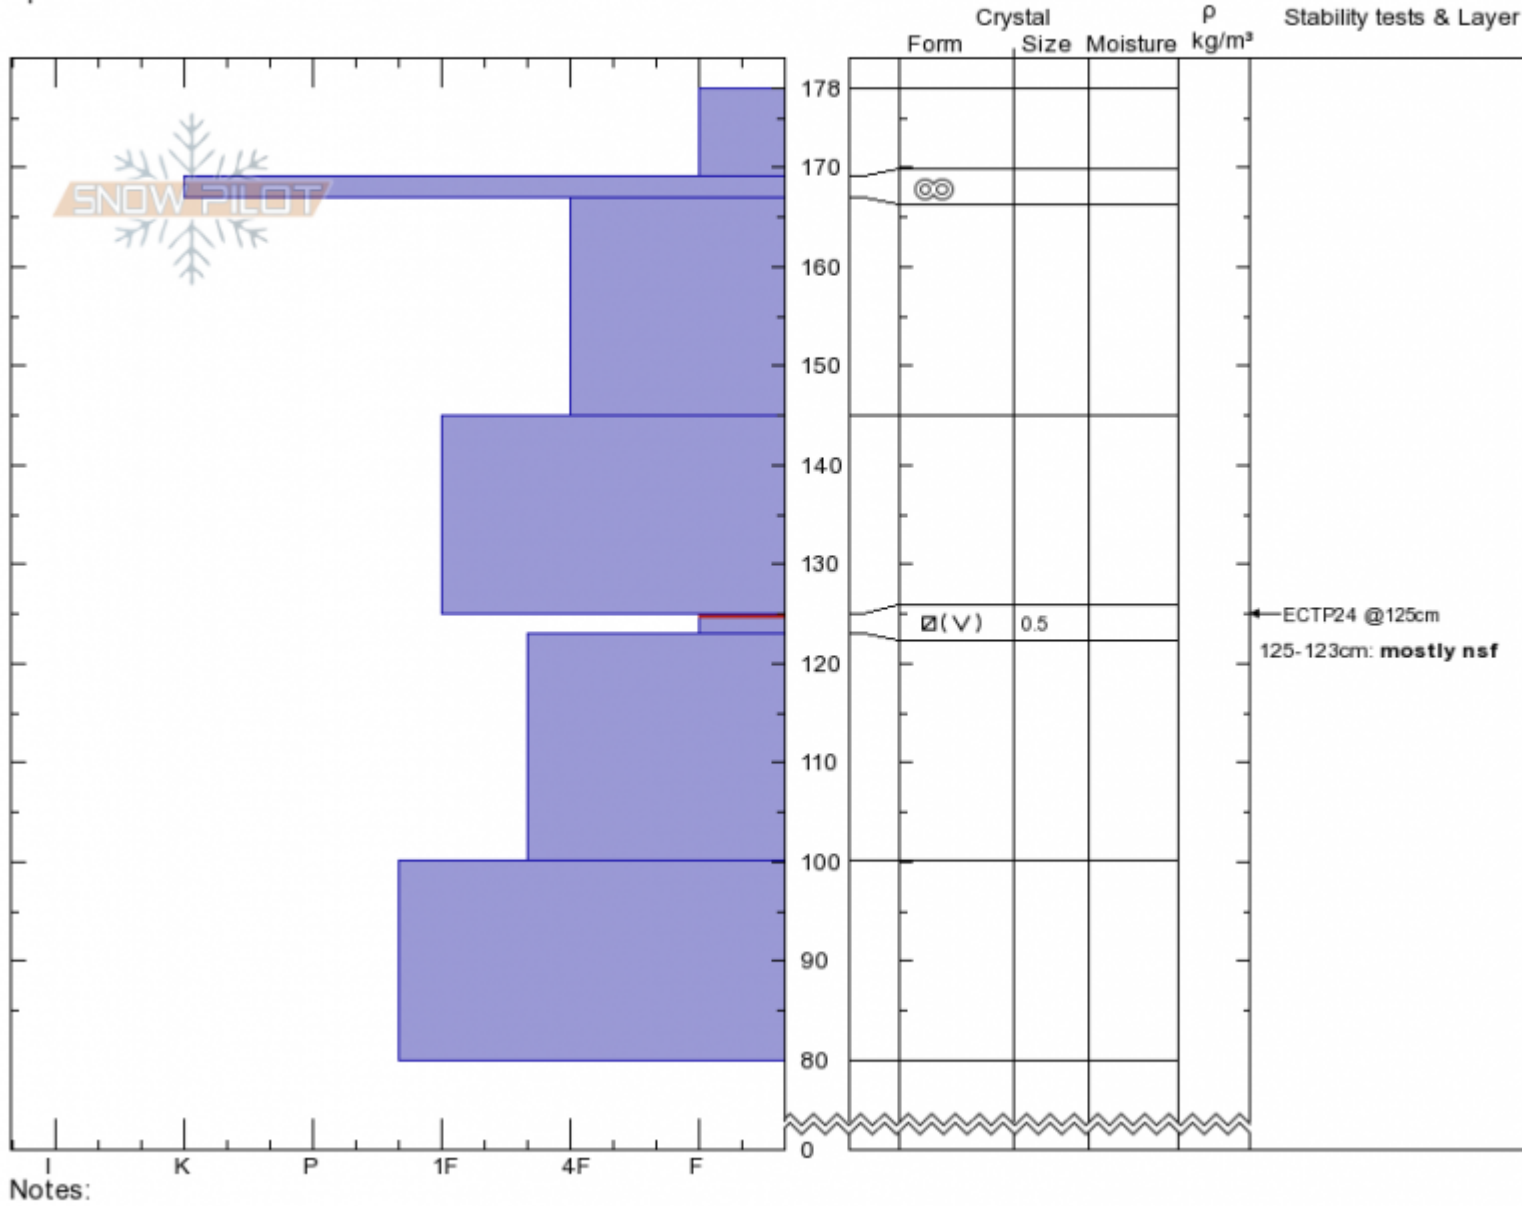

Marge
 Lionhead Range
 MT
 Elevation: 8918 ft
 Aspect: 75°
 Specifics:

Doug Chabot-Admin
 03/27/2020 - 12:30pm
 Co-ord: 44.71511N, -111.31721W
 Slope Angle: 28°
 Wind Loading: previous

Stability: Fair
 Air Temperature: 2°C
 Sky Cover: SCT
 Precipitation: NO
 Wind:

HS:178 Layer Notes:
 125-123cm: mostly nsf
 125-123cm: Problematic layer

Advisory Region
 Lionhead Range
 Longitude
 -111.32W
 Latitude
 44.71N
 Lionhead Range, 2020-03-28