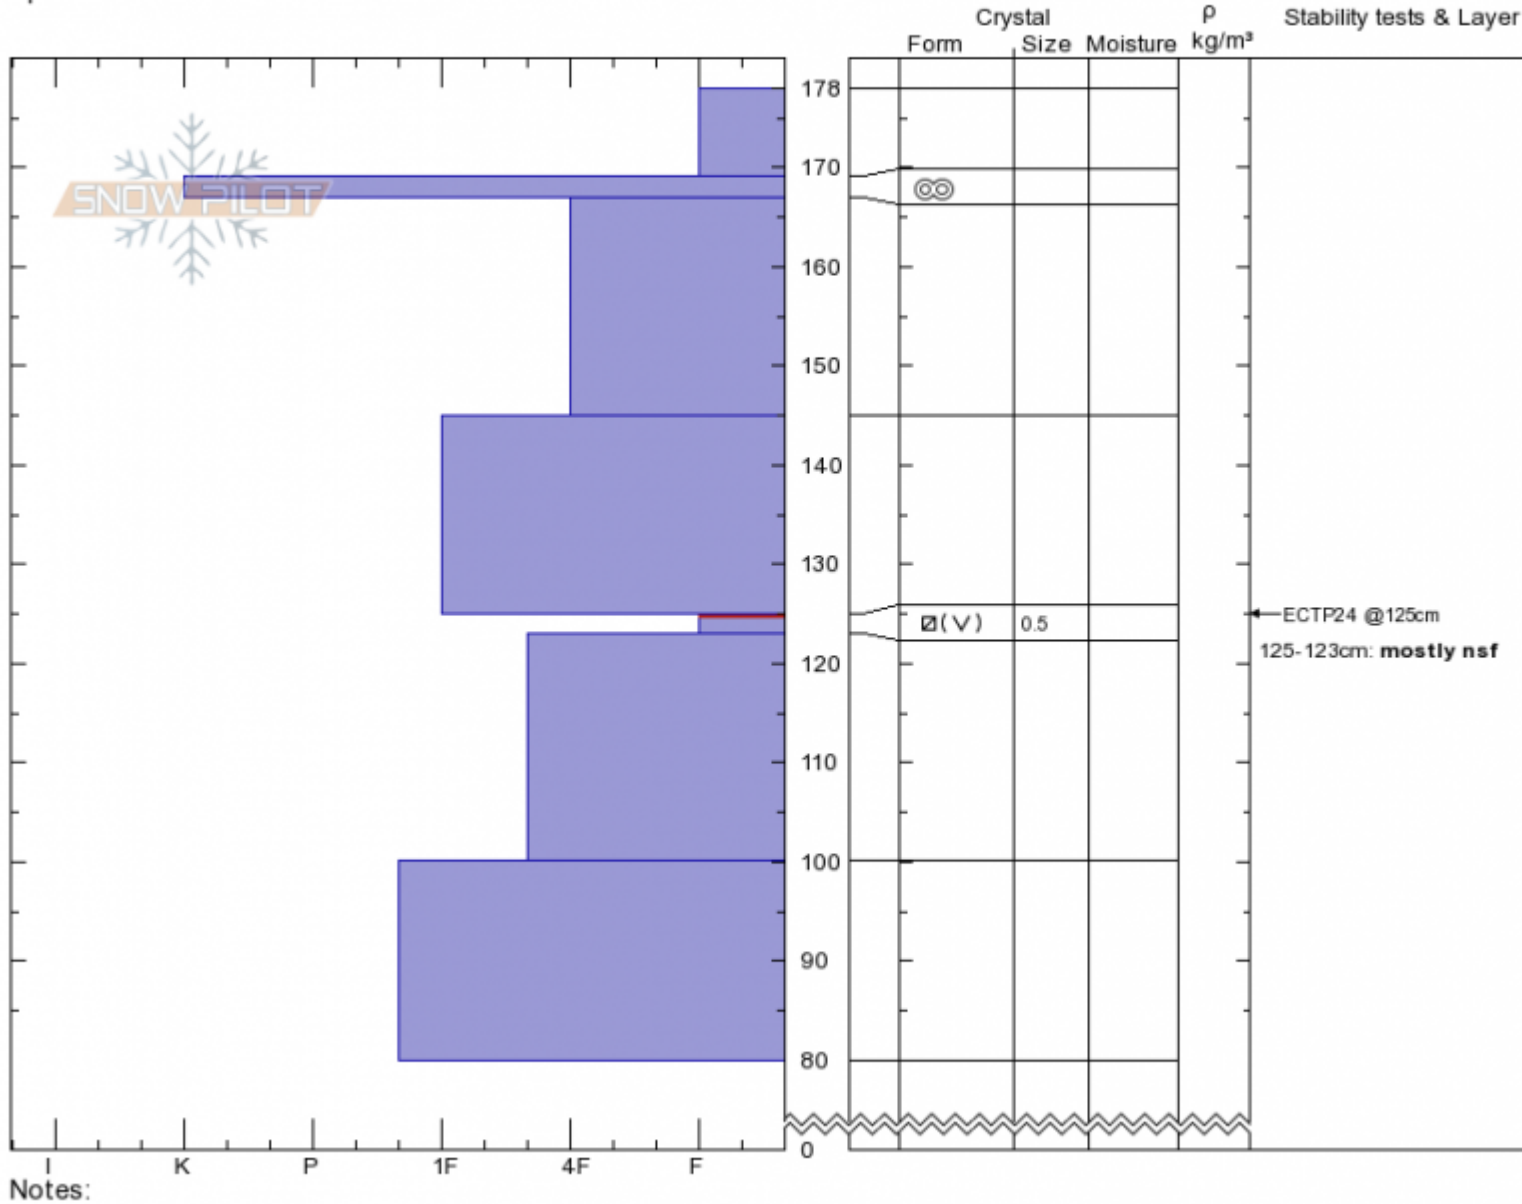

**Marge**  
**Lionhead Range**  
**MT**  
 Elevation: **8918 ft**  
 Aspect: **75°**  
 Specifics:

**Doug Chabot-Admin**  
**03/27/2020 - 12:30pm**  
 Co-ord: **44.71511N, -111.31721W**  
 Slope Angle: **28°**  
 Wind Loading: **previous**

Stability: **Fair**  
 Air Temperature: **2°C**  
 Sky Cover: **SCT**  
 Precipitation: **NO**  
 Wind:

**HS:178** Layer Notes:  
 125-123cm: **mostly nsf**  
 125-123cm: **Problematic layer**

Notes:  
 Advisory Region  
 Lionhead Range  
 Longitude  
 -111.32W  
 Latitude  
 44.71N  
 Lionhead Range, 2020-03-28