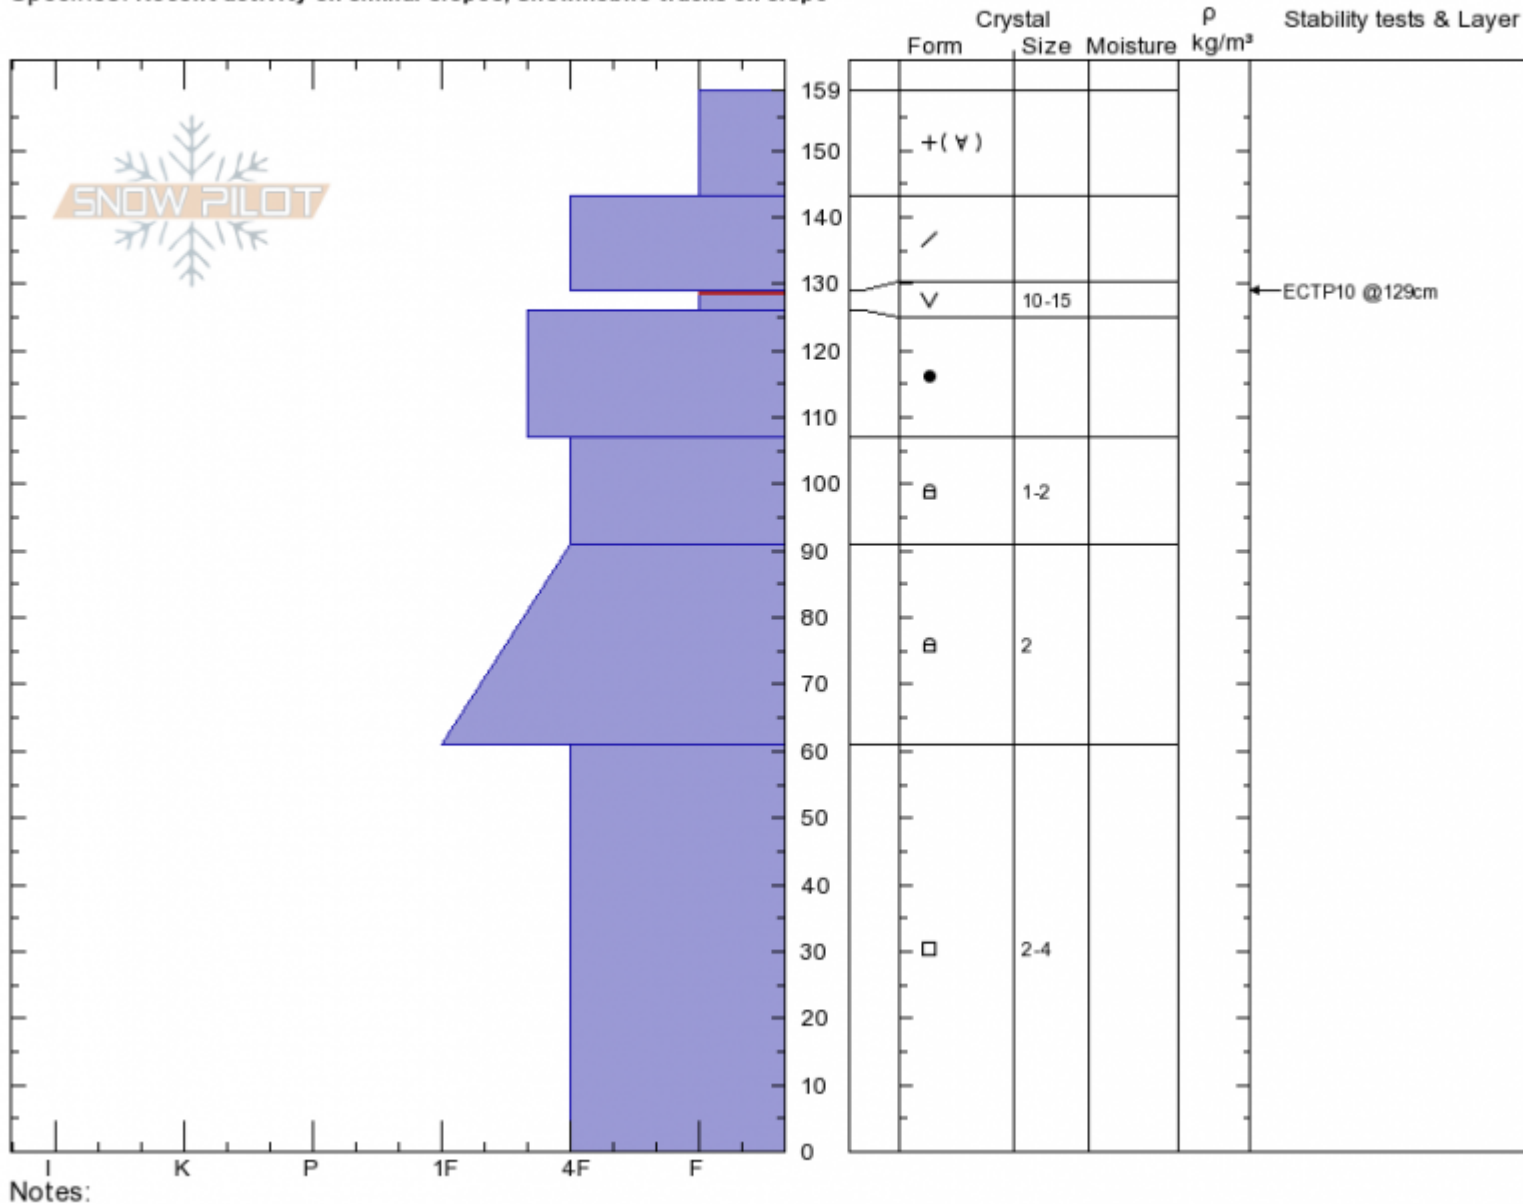

First Yellowmule
Madison Range-N
MT
 Elevation: **9500 ft**
 Aspect: **360°**
 Specifics: **Recent activity on similar slopes; Snowmobile tracks on slope**

Doug Chabot-Admin
03/30/2020 - 10:00am
 Co-ord: **45.17627N, -111.38824W**
 Slope Angle: **36°**
 Wind Loading:

Stability: **Fair**
 Air Temperature: **-5°C**
 Sky Cover: **OVC**
 Precipitation: **NO**
 Wind: **Calm**

HS: **159** Layer Notes:
 129-126cm: **Problematic layer**

Advisory Region
 Northern Madison
 Longitude
 -111.38W
 Latitude
 45.17N