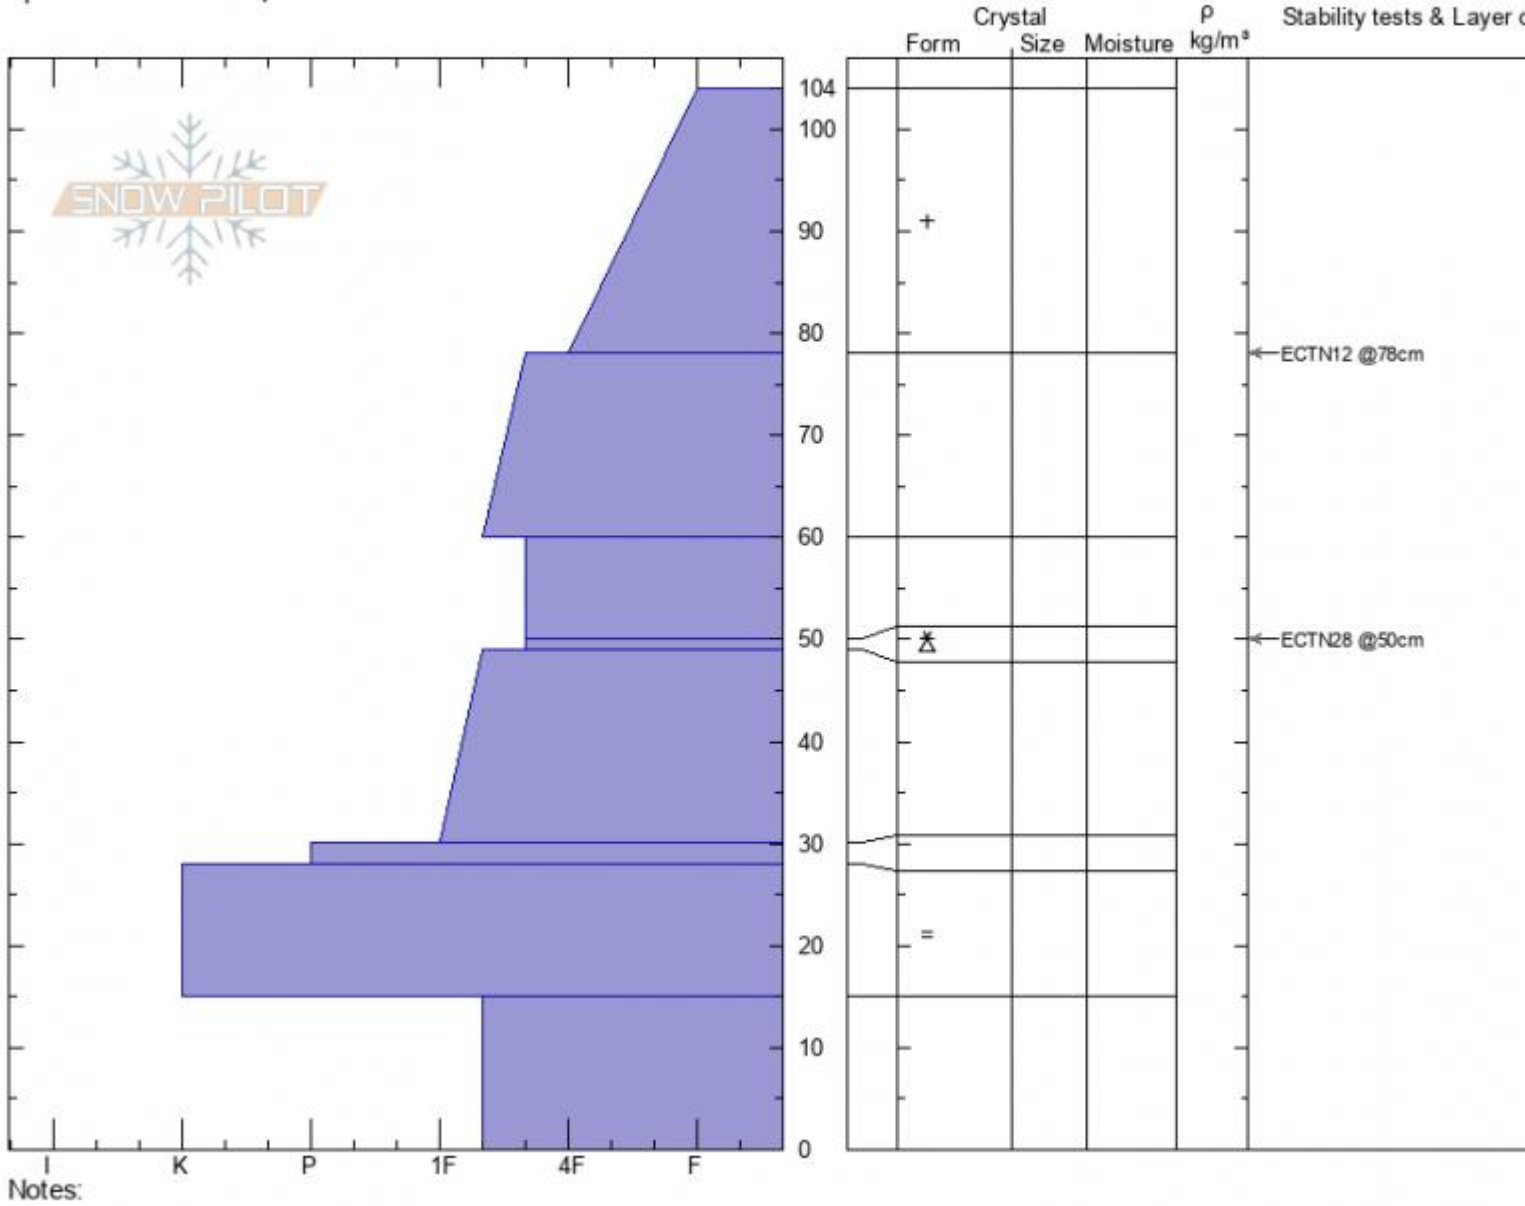

N Mt. Henderson
Beartooths
MT
 Elevation: **9458 ft**
 Aspect: **3°**
 Specifics: **We skied slope**

Beau Fredlund
10/20/2020 - 11:30am
 Co-ord: **45.04870N, -109.92926E**
 Slope Angle: **29°**
 Wind Loading:

Stability:
 Air Temperature:
 Sky Cover:
 Precipitation: **NO**
 Wind:

HS: 104 Layer Notes:
 78-60cm: **Problematic layer**

Advisory Region
 Cooke City
 Longitude
 -109.95W
 Latitude
 45.05N
 Cooke City, 2020-11-07