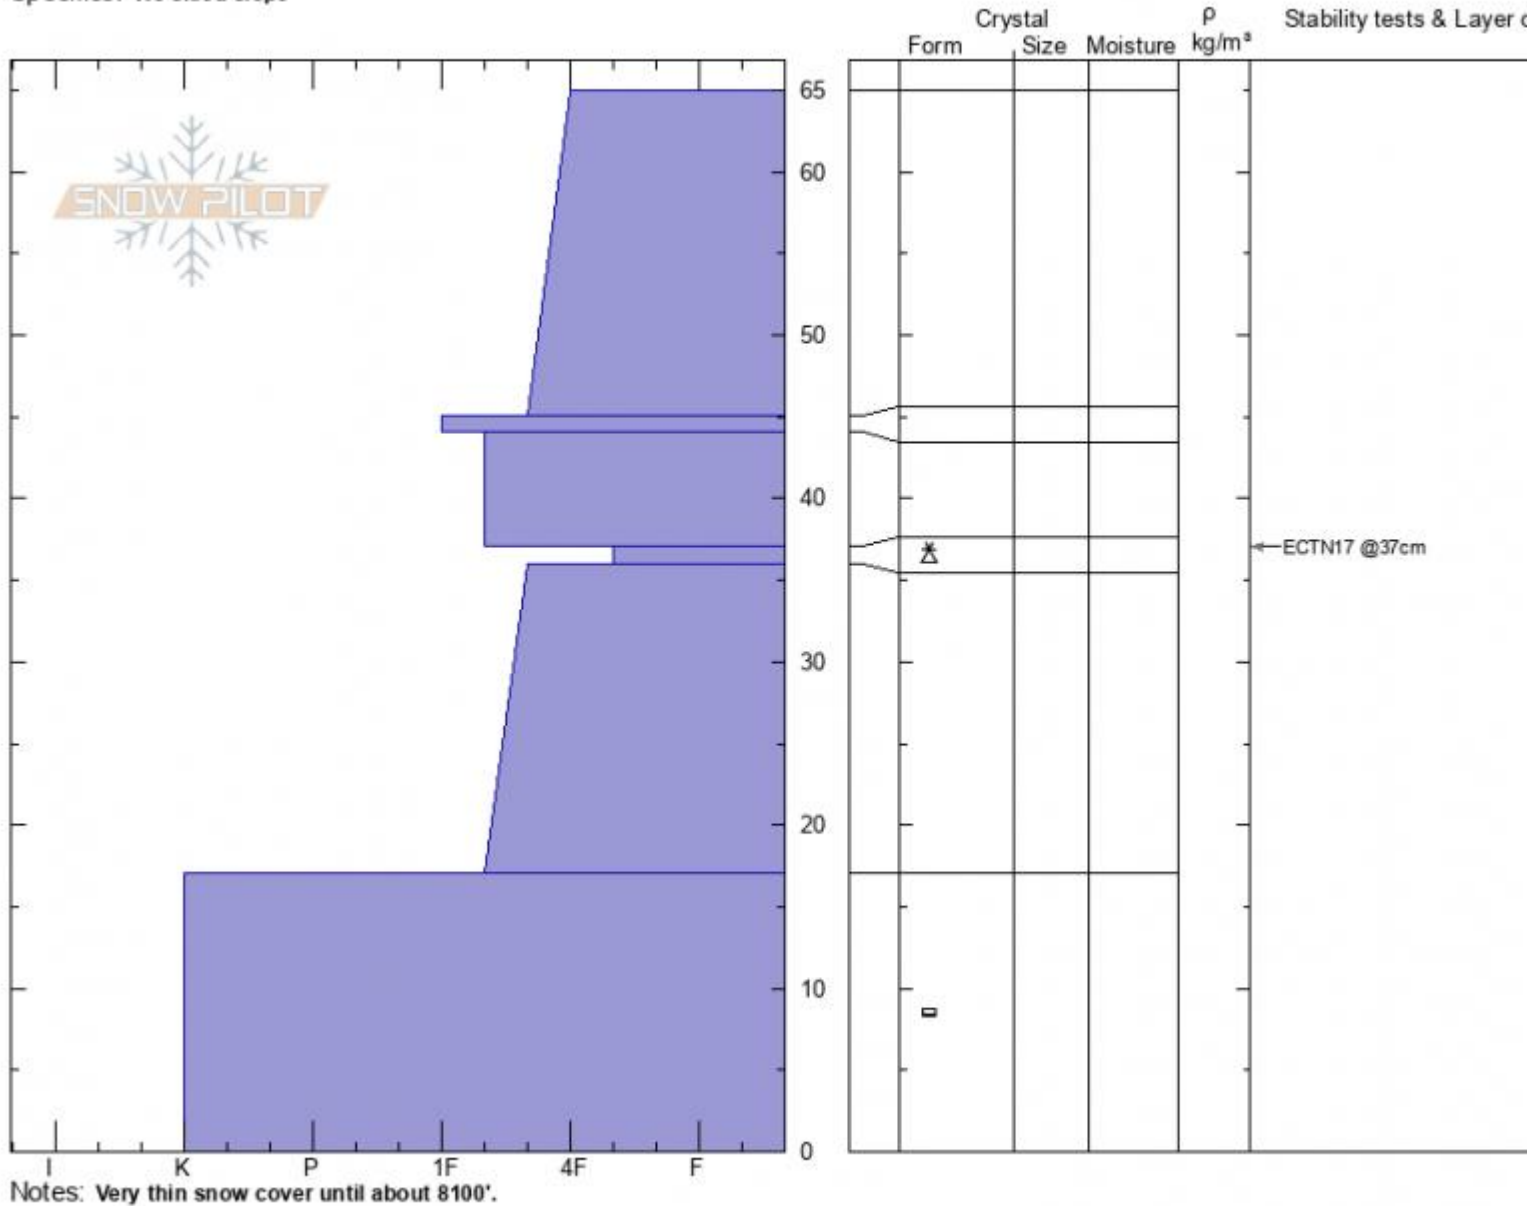

lower N Barronette
 Beartooths
 MT
 Elevation: 8495 ft
 Aspect: 115°
 Specifics: We skied slope

Beau Fredlund
 10/27/2020 - 2:30pm
 Co-ord: 45.00883N, -110.05833E
 Slope Angle: 27°
 Wind Loading:

Stability:
 Air Temperature: -1°C
 Sky Cover: CLR
 Precipitation: NO
 Wind: Calm

HS: 65
 Layer Notes:
 37-36cm: Problematic layer

Advisory Region
 Cooke City
 Longitude
 -109.94W
 Latitude
 45.02N
 Cooke City, 2020-11-07