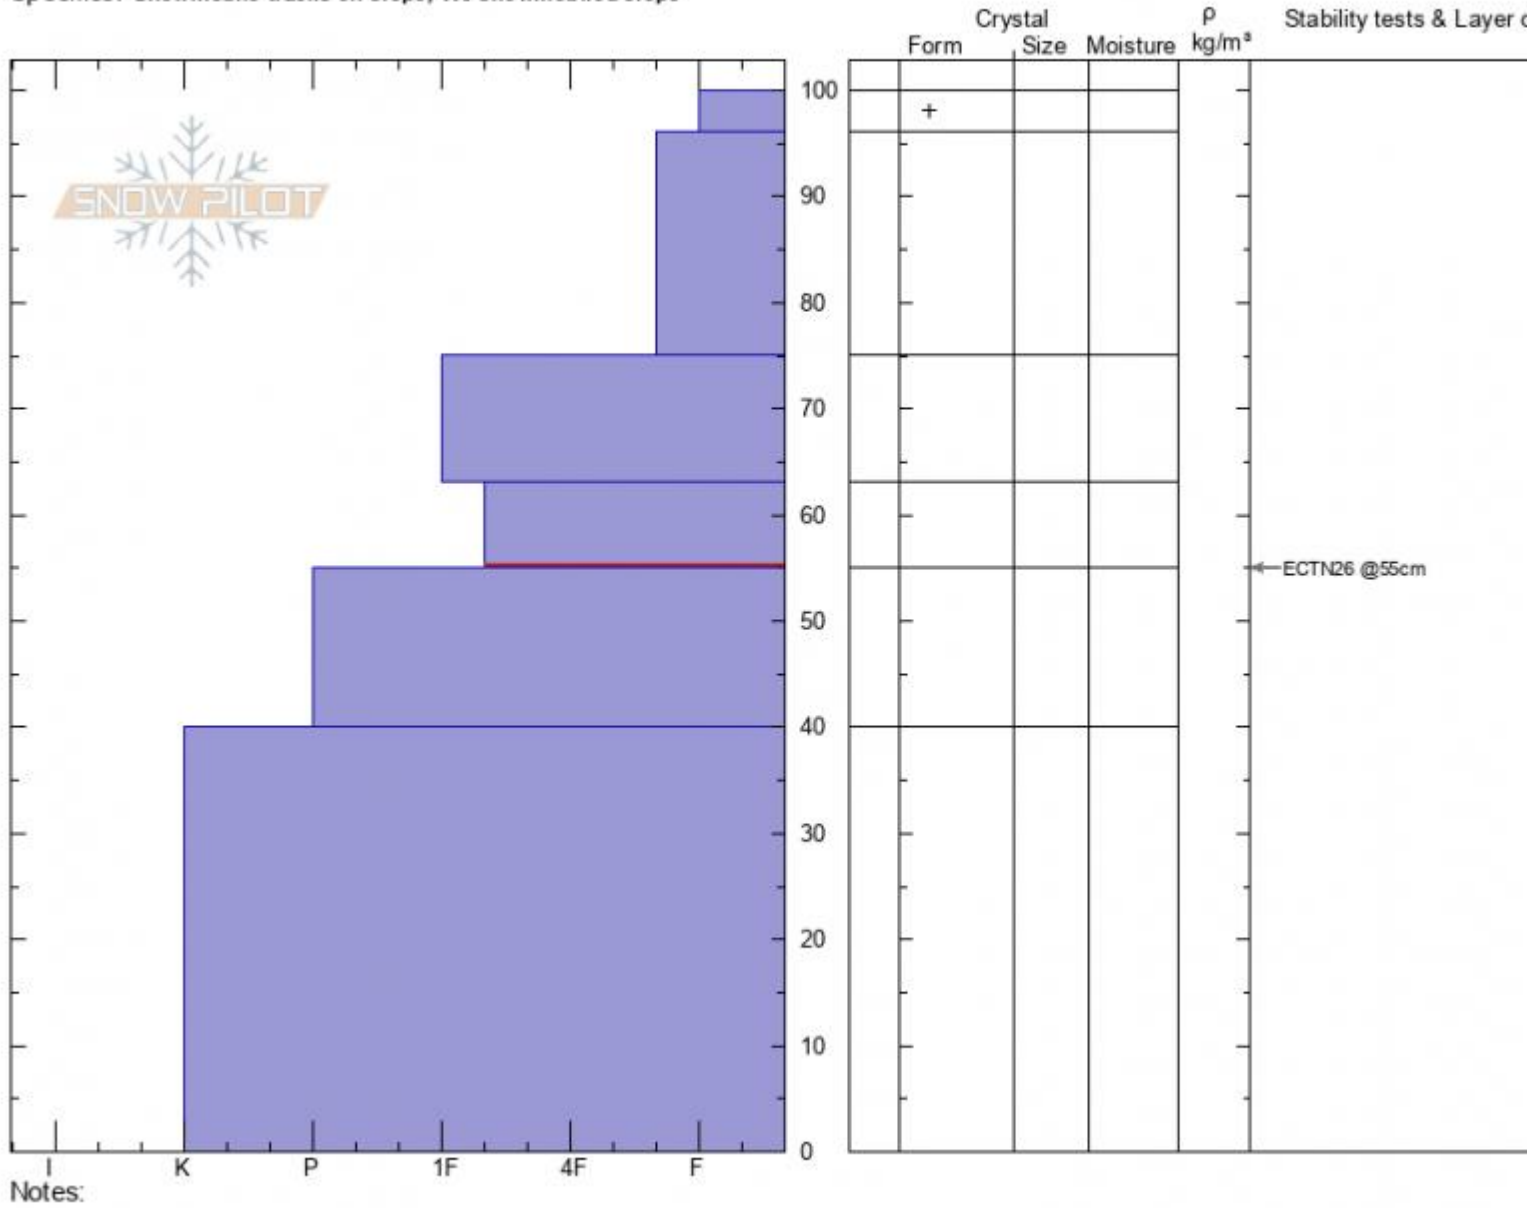

Lulu Pass
 Cooke City
 MT
 Elevation: 9862 ft
 Aspect: 170°
 Specifics: Snowmobile tracks on slope; We snowmobiled slope

Ian Hoyer
 11/24/2020 - 1:00pm
 Co-ord: 45.07188N, -109.95690W
 Slope Angle: 24°
 Wind Loading: previous

Stability: **Good**
 Air Temperature:
 Sky Cover: **BKN**
 Precipitation: **S-1**
 Wind: **Calm**

HS: 100 Layer Notes:
 63-55cm: Problematic layer

Advisory Region
 Cooke City
 Longitude
 -109.96W
 Latitude
 45.07N
 Cooke City, 2020-11-24