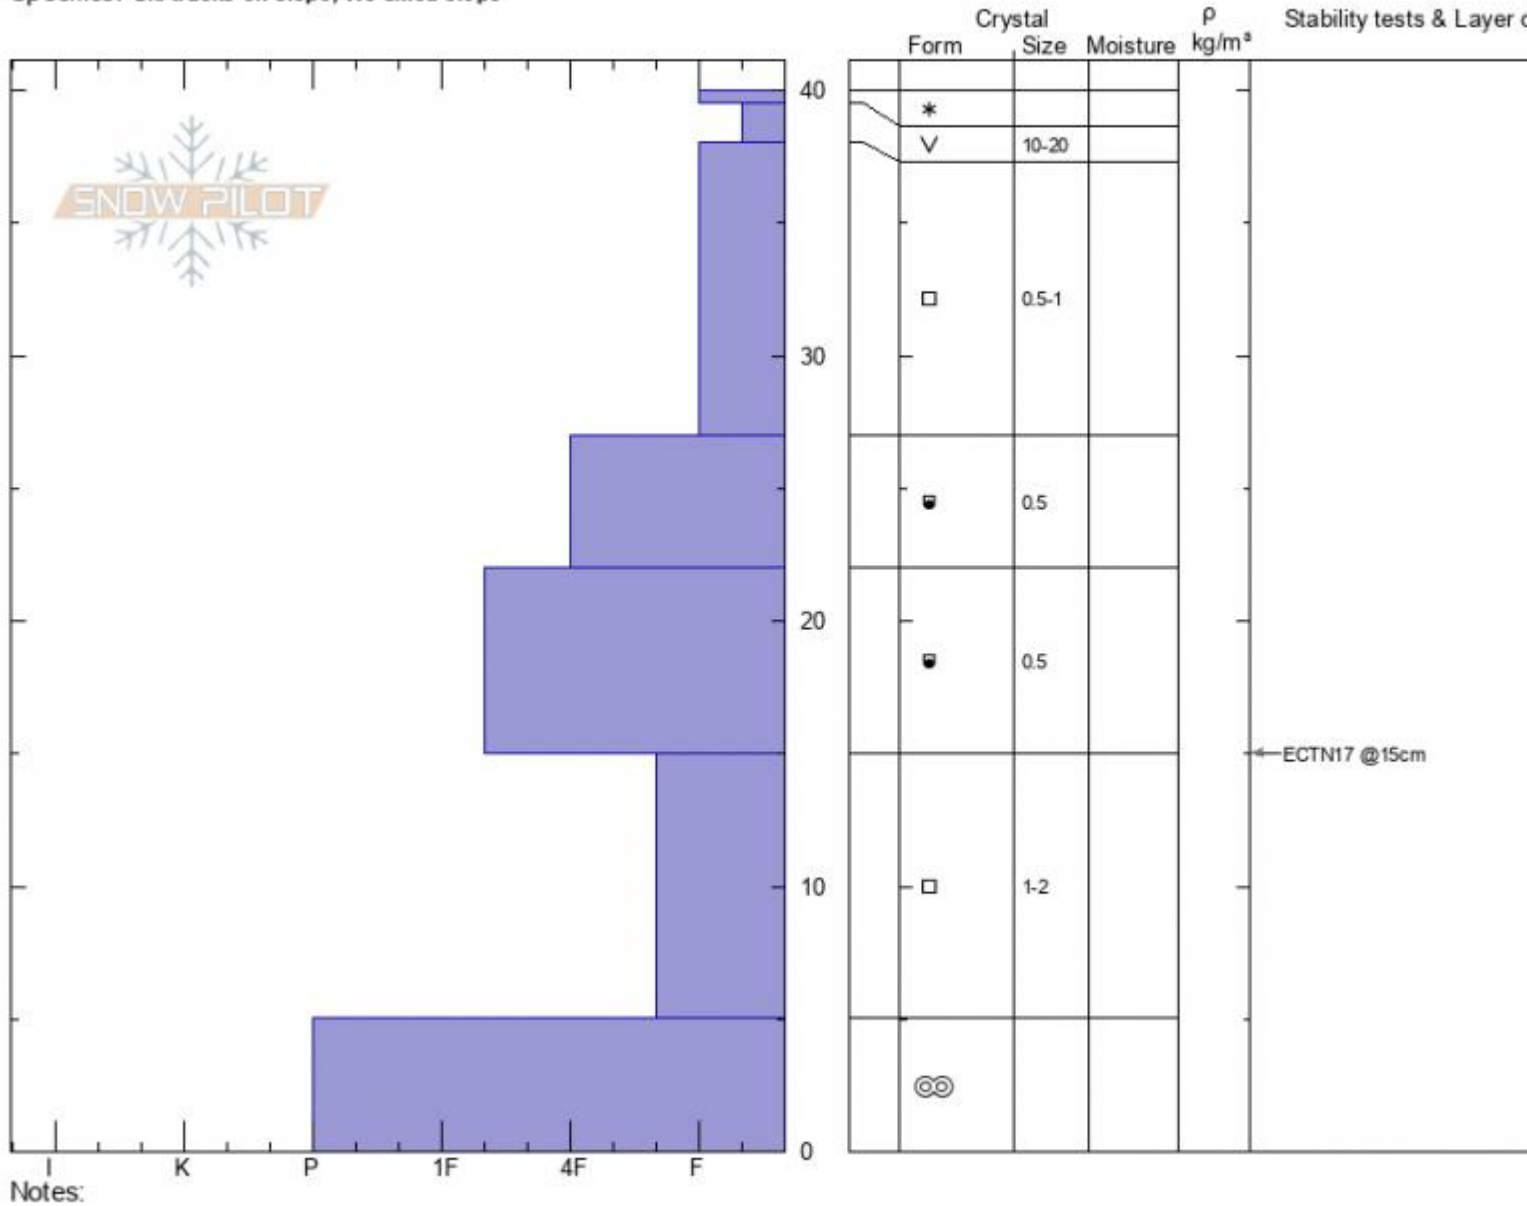

Lionhead Ridge
Lionhead Range
MT
 Elevation: **8662 ft**
 Aspect: **50°**
 Specifics: **Ski tracks on slope; We skied slope**

Alex Marienthal
11/24/2020 - 11:45am
 Co-ord: **44.70741N, -111.30584W**
 Slope Angle: **24°**
 Wind Loading: **previous**

Stability: **Good** HS: **40**
 Air Temperature: **-7.5°C** PF: **35**
 Sky Cover: **OVC** PS: **20**
 Precipitation: **S-1**
 Wind: **SW Light Breeze**

Layer Notes:

Advisory Region
 Lionhead Range
 Longitude
 -111.32W
 Latitude
 44.71N
 Lionhead Range, 2020-11-24