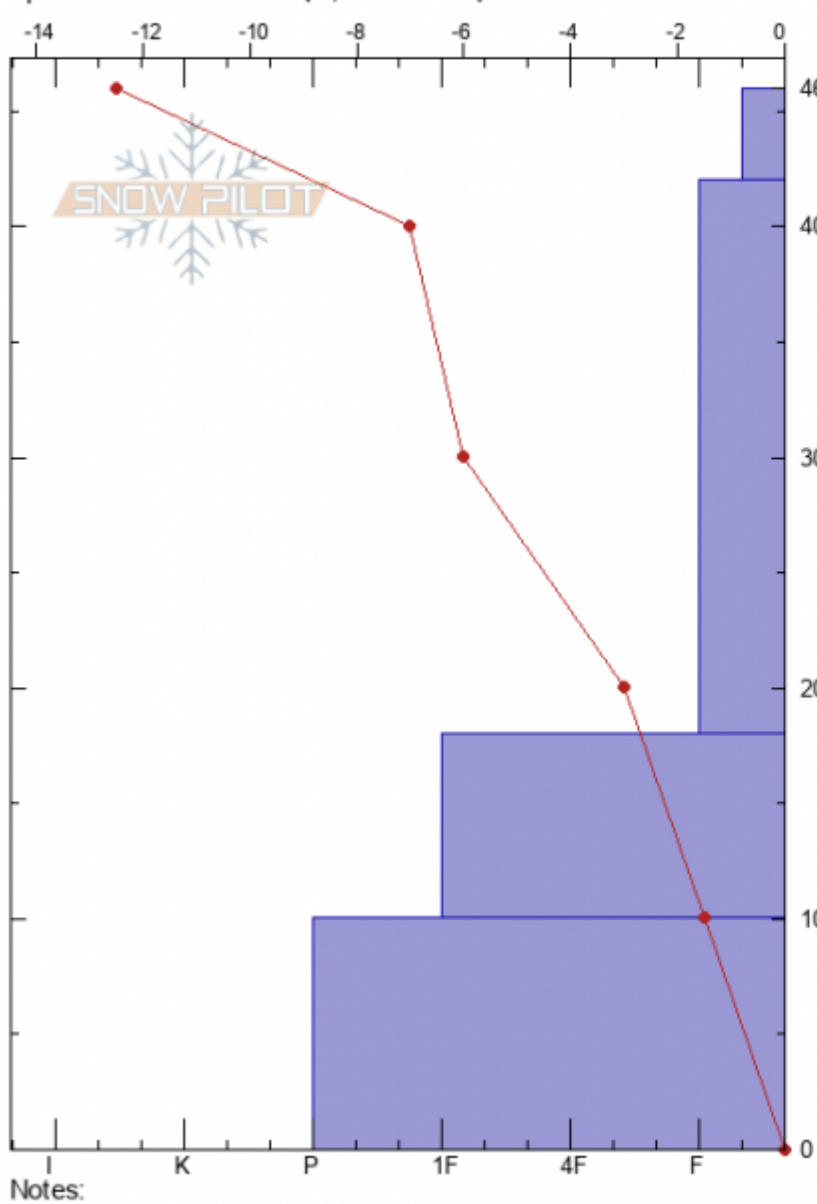

Tyler's Slope
 Madison Range-N
 MT
 Elevation: 9059 ft
 Aspect: 280°
 Specifics: Ski tracks on slope; We skied slope

Doug Chabot-Admin
 12/02/2020 - 11:00am
 Co-ord: 45.33220N, -111.37309W
 Slope Angle: 15°
 Wind Loading:

Stability: **Good**
 Air Temperature: **-5°C**
 Sky Cover: **CLR**
 Precipitation: **NO**
 Wind: **Calm**

HS: 46 Layer Notes:

Form	Crystal Size	Moisture	ρ kg/m ³	Stability tests & Layer
V	5			
/ (V)	1-2	D		
□	2			
□ (^)	2	D		
⊗		D		

Notes:
 Advisory Region
 Northern Madison
 Longitude
 -111.39W
 Latitude
 45.34N
 Northern Madison, 2020-12-02