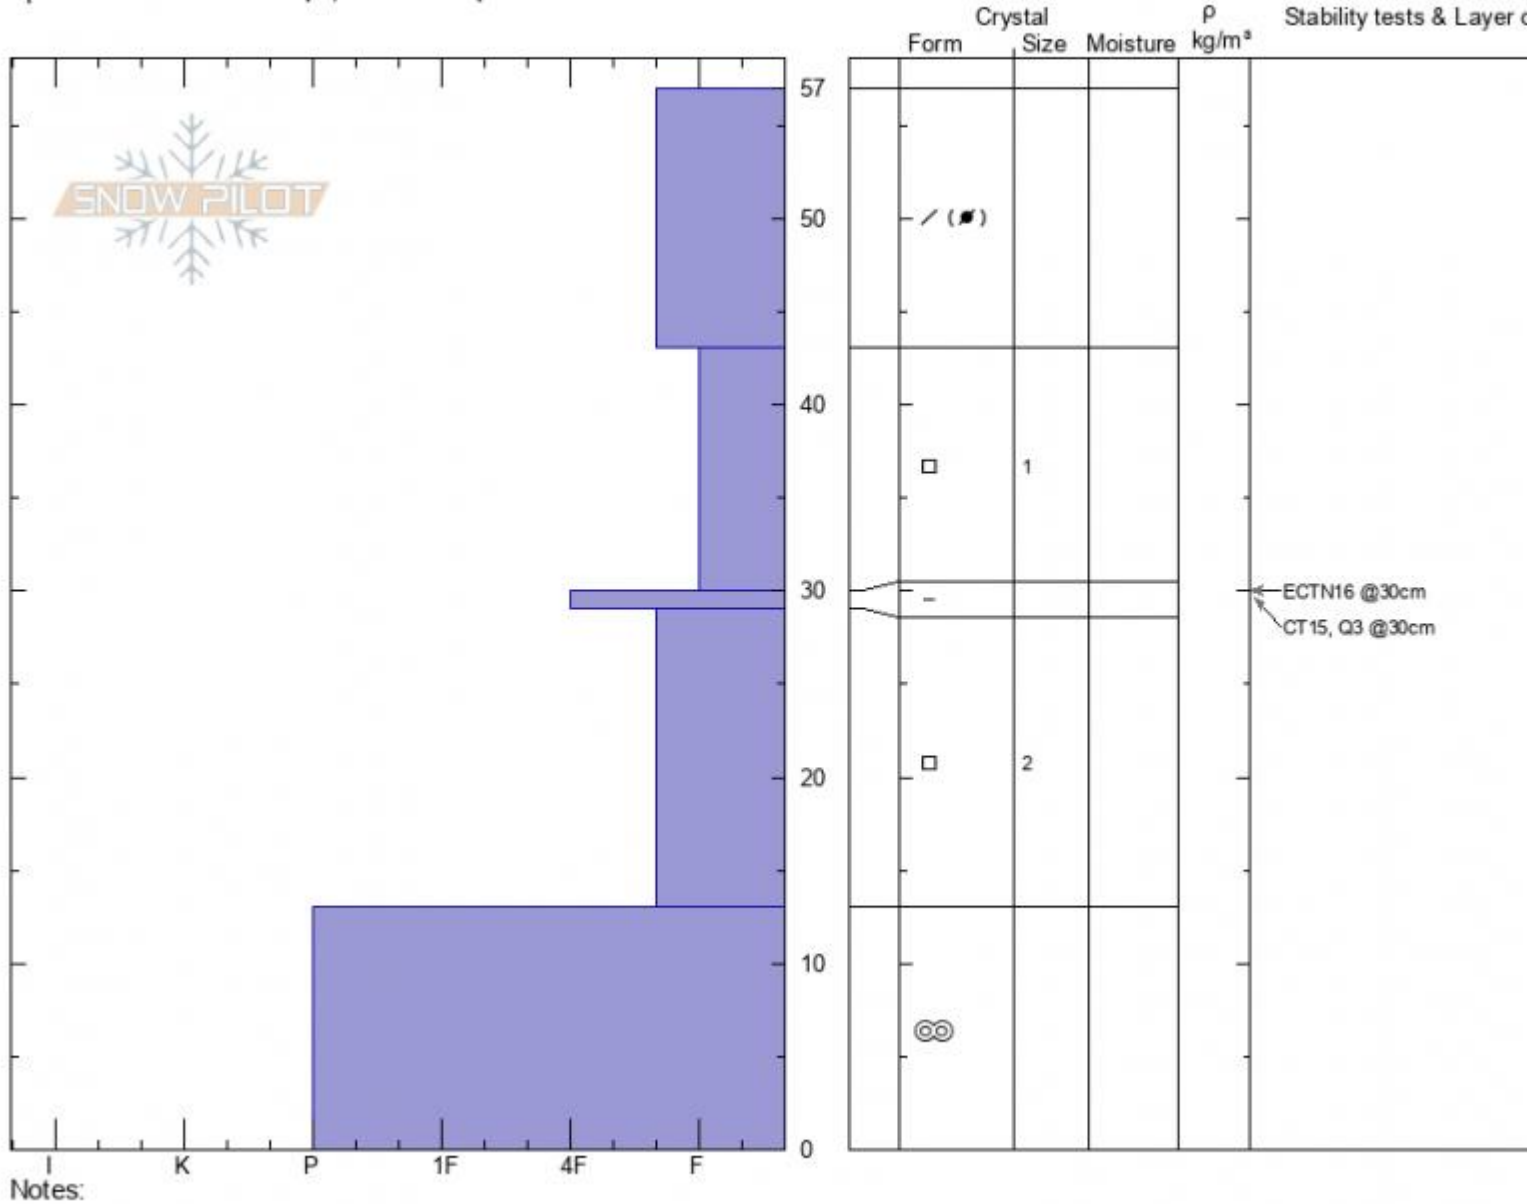

Ramp
Bridger Range
MT
Elevation: 7887 ft
Aspect: 110°
Specifics: Ski tracks on slope; We skied slope

Spencer Jonas
12/03/2020 - 1:30pm
Co-ord: 45.82976N, -110.92911W
Slope Angle: 25°
Wind Loading: no

Stability:
Air Temperature:
Sky Cover: CLR
Precipitation: NO
Wind: N Light Breeze

HS: 57
PF: 40
PS: 15
Layer Notes:

Advisory Region
Bridger Range
Longitude
-110.93W
Latitude
45.83N

Forecast link: [GNFAC Avalanche Forecast for Fri Dec 4, 2020](#)
Bridger Range, 2020-12-03