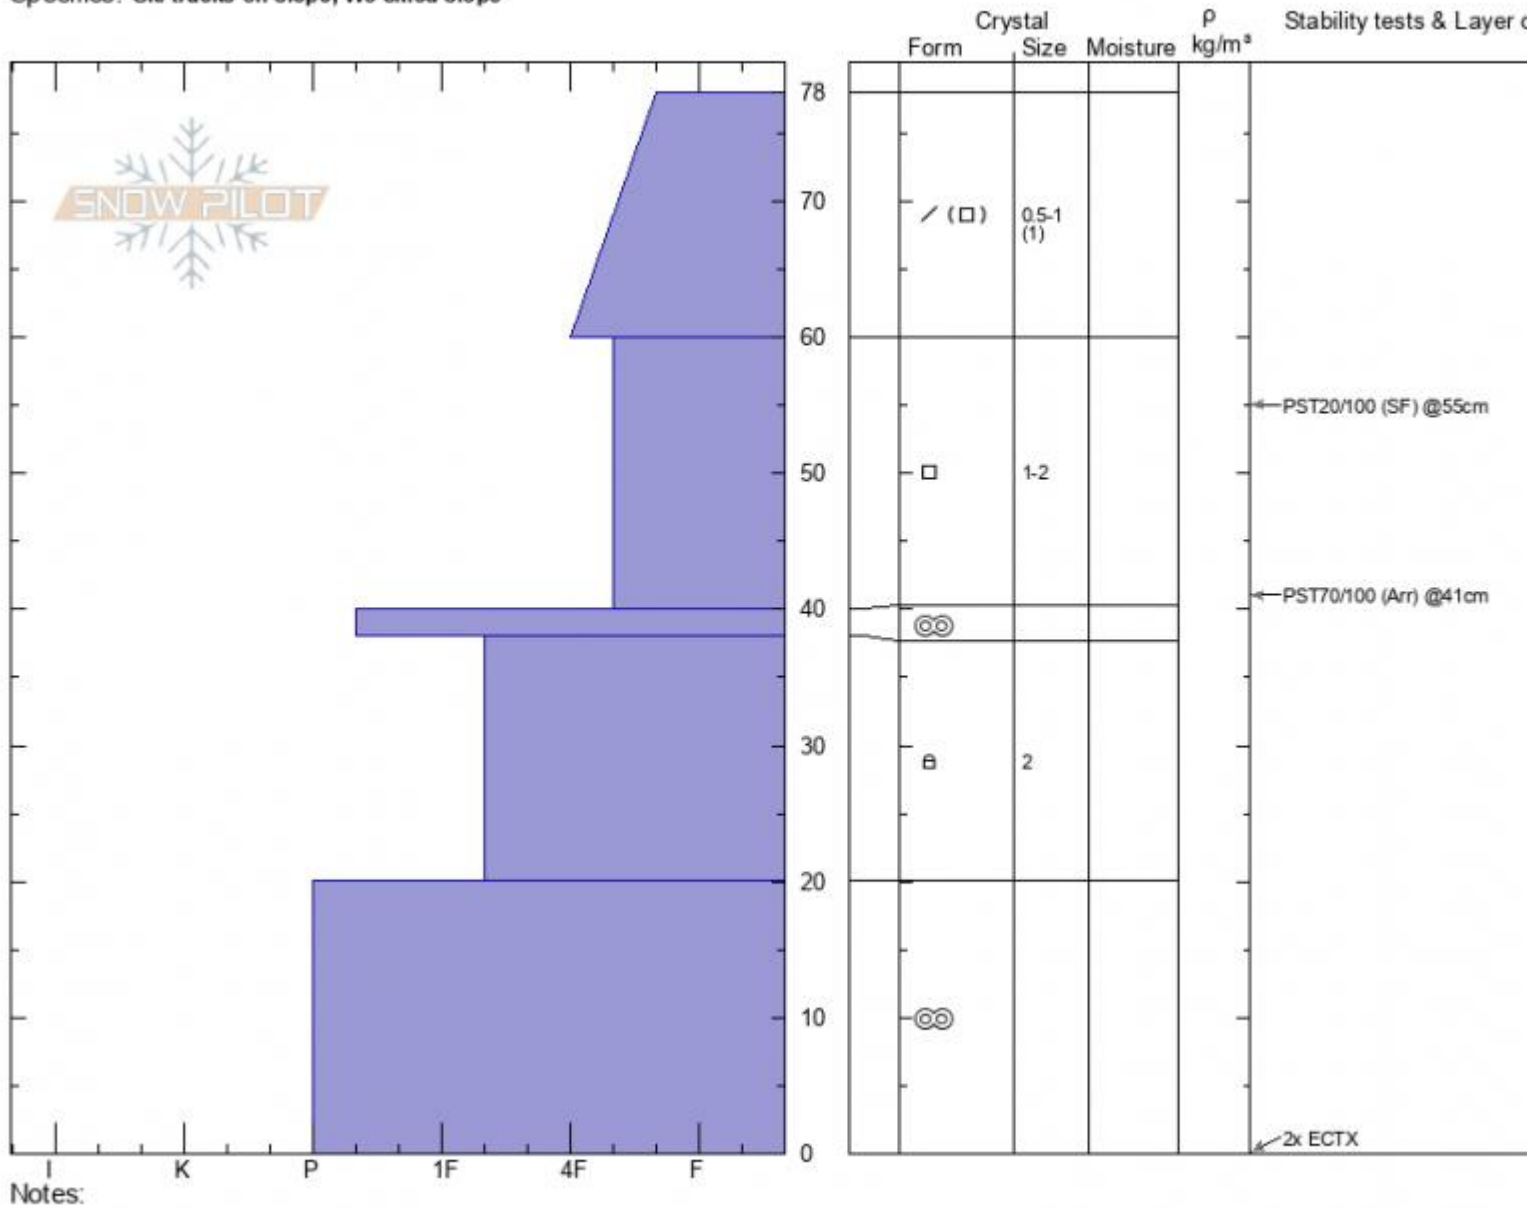

Ramp Low
 Bridger Range
 MT
 Elevation: 7950 ft
 Aspect: 50°
 Specifics: Ski tracks on slope; We skied slope

Alex Marienthal
 12/08/2020 - 9:15am
 Co-ord: 45.82924N, -110.93004W
 Slope Angle: 21°
 Wind Loading: no

Stability: **Good**
 Air Temperature:
 Sky Cover: **BKN**
 Precipitation: **NO**
 Wind: **Calm**

HS: 78
 PF: 65
 PS: 25
 Layer Notes:
 60-40cm: Problematic layer

Advisory Region
 Bridger Range
 Longitude
 -110.93W
 Latitude
 45.83N
 Bridger Range, 2020-12-08