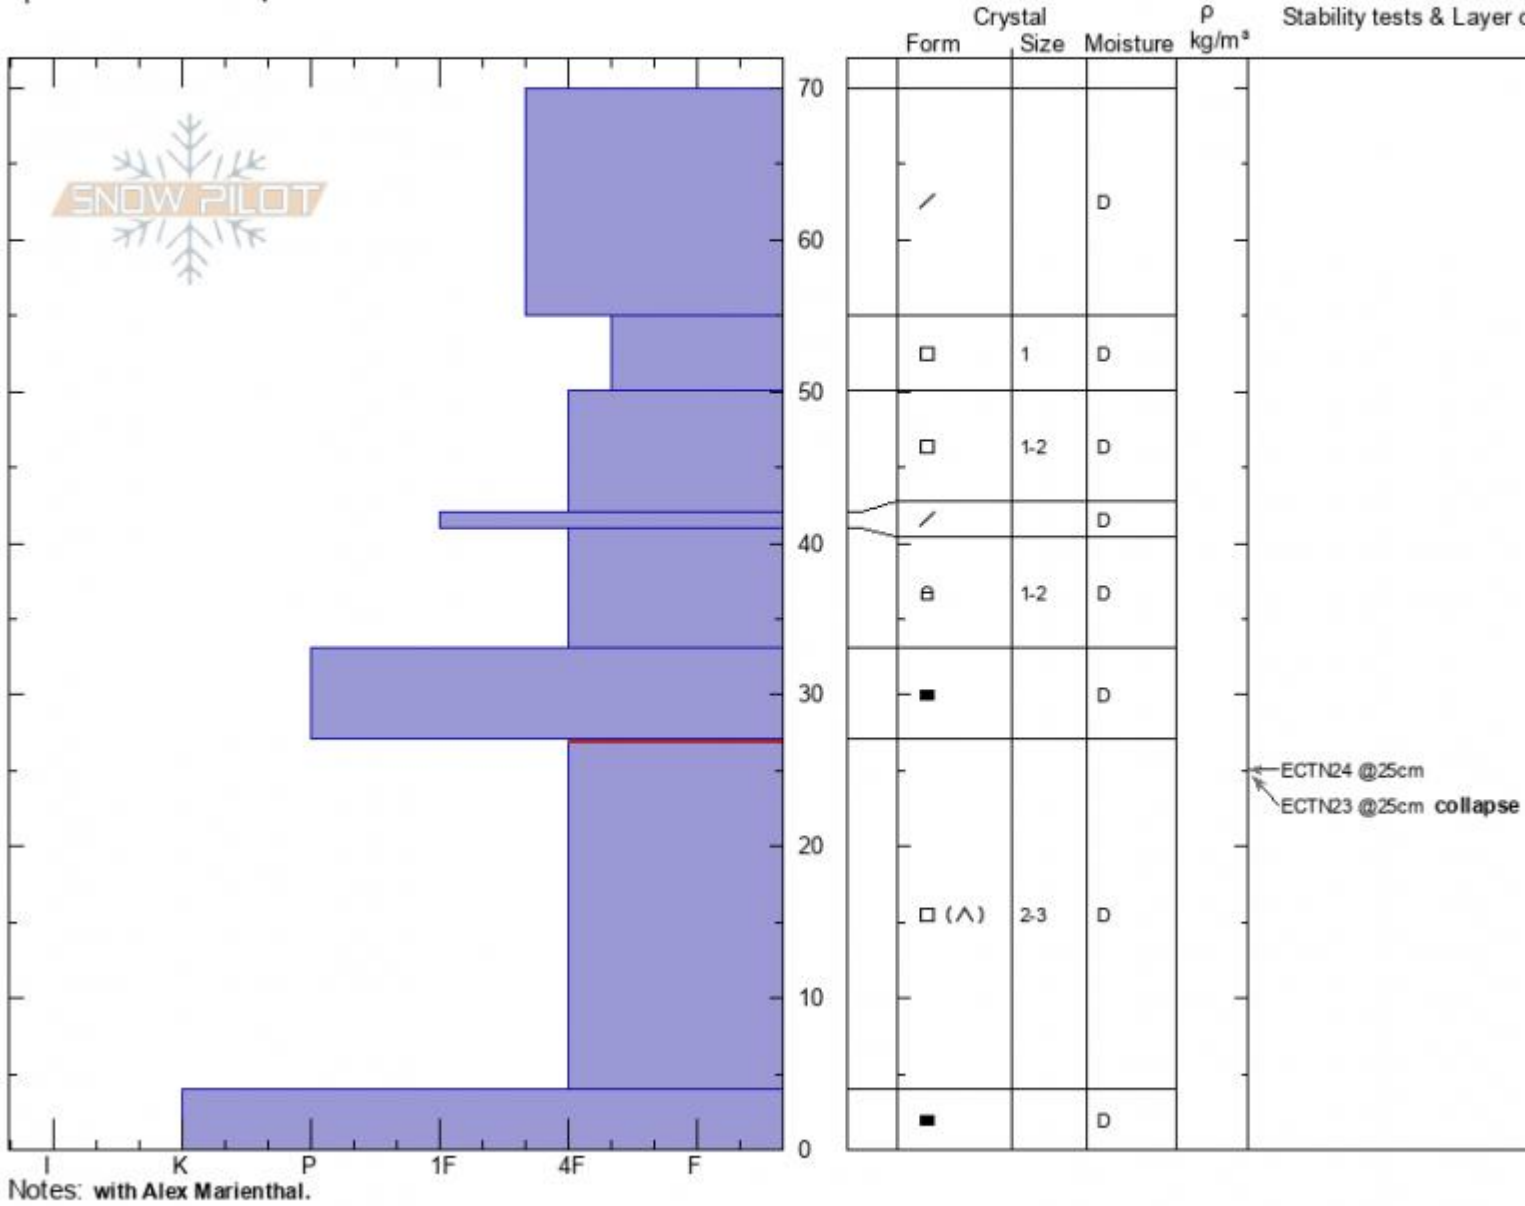

Saddle Peak
Bridger Range
MT
 Elevation: **8900 ft**
 Aspect: **NE**
 Specifics: **We skied slope**

Zach Keskinen
12/09/2020 - 11:00am
 Co-ord: **45.79338N, -110.93477W**
 Slope Angle: **27°**
 Wind Loading:

Stability:
 Air Temperature:
 Sky Cover: **SCT**
 Precipitation: **NO**
 Wind: **Calm**

HS: **70** Layer Notes:
 27-4cm: **Problematic layer**

Advisory Region
 Bridger Range
 Longitude
 -110.94W
 Latitude
 45.79N
 Bridger Range, 2020-12-09