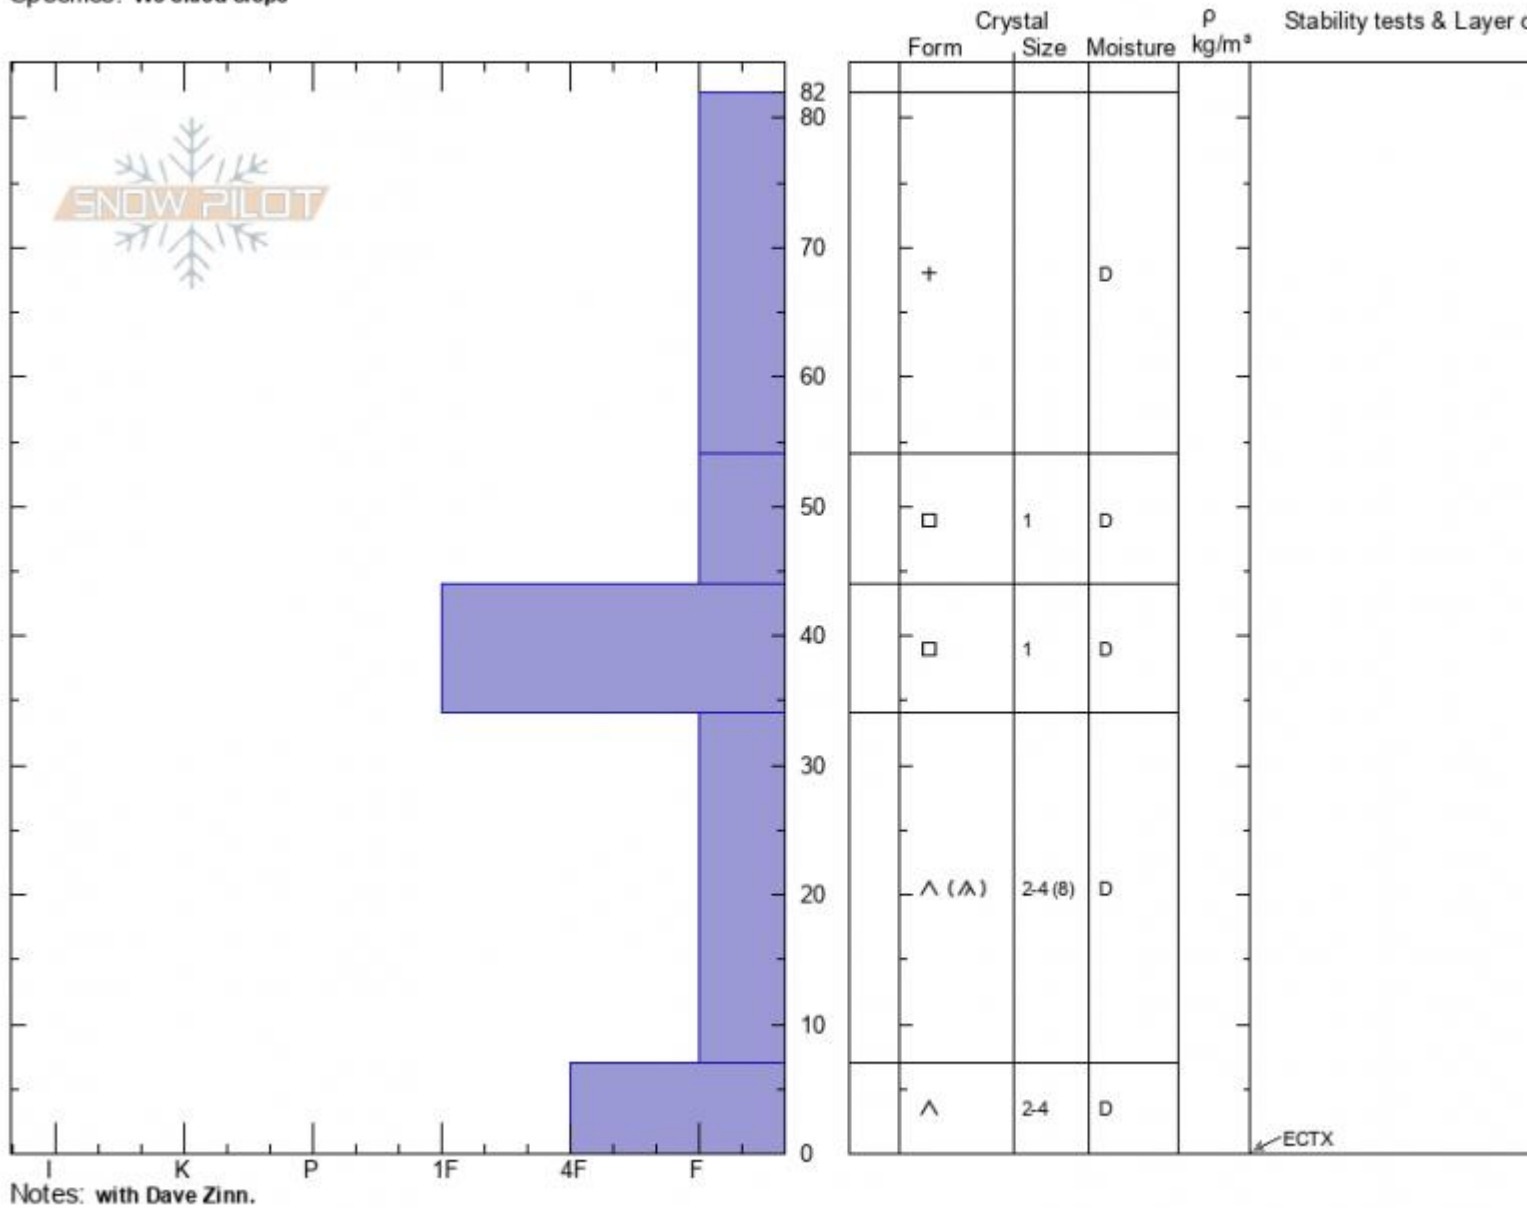

Beehive East Face
Madison Range-N
MT
 Elevation: **9174 ft**
 Aspect: **NE**
 Specifics: **We skied slope**

Zach Keskinen
12/14/2020 - 12:15pm
 Co-ord: **45.32333N, -111.38042W**
 Slope Angle: **15°**
 Wind Loading:

Stability:
 Air Temperature: **-8°C**
 Sky Cover: **BKN**
 Precipitation: **S-1**
 Wind: **Calm**

Layer Notes:

Advisory Region
 Northern Madison
 Longitude
 -111.39W
 Latitude
 45.34N
 Northern Madison, 2020-12-14