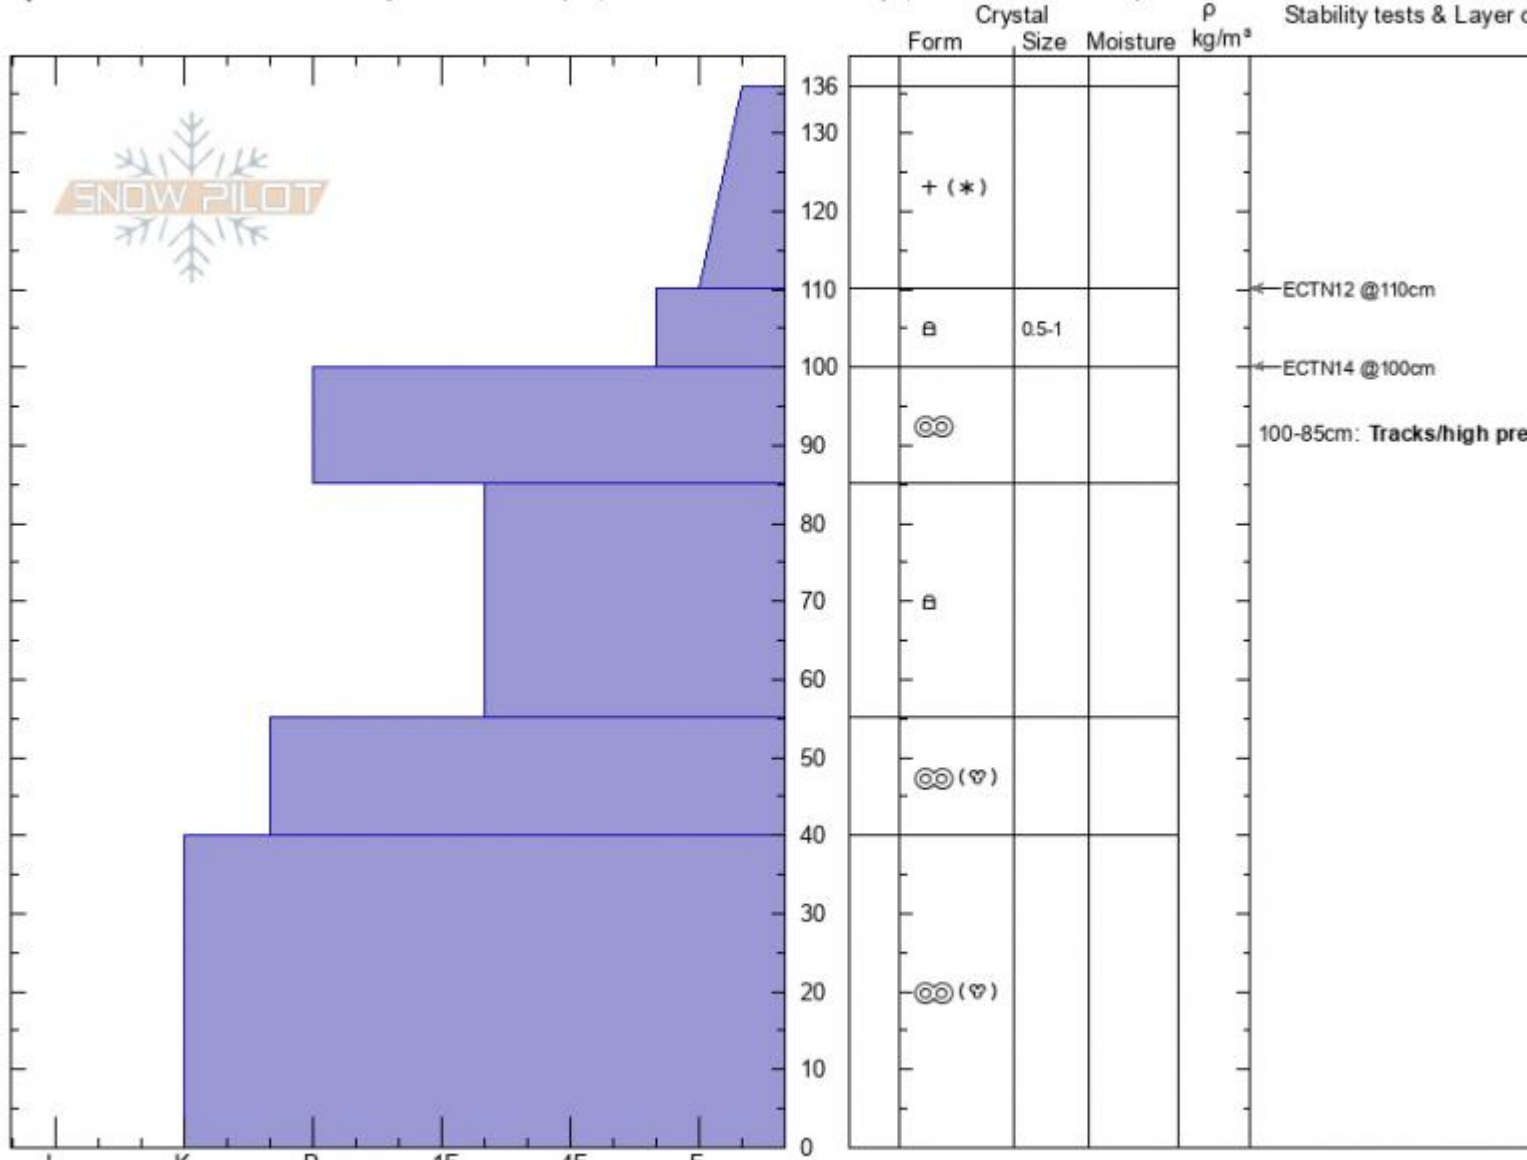

**Lulu Pass**  
**Cooke City**  
**MT**  
 Elevation: **9911 ft**  
 Aspect: **194°**

**Alex Marienthal**  
**12/18/2020 - 2:00pm**  
 Co-ord: **45.07185N, -109.95613W**  
 Slope Angle: **28°**  
 Wind Loading: **no**

Stability: **Good**  
 Air Temperature:  
 Sky Cover: **OVC**  
 Precipitation: **S-1**  
 Wind: **Calm**

HS: **136** Layer Notes:  
 136-110cm: **Problematic layer**  
 100-85cm: **Tracks/high pressure**

Specifics: Recent avalanche activity on different slopes; Snowmobile tracks on slope; We snowmobiled slope

Notes: Natural and snowmachine triggered D1 slabs on wind-loaded slopes yesterday (12/17).

Advisory Region  
 Cooke City  
 Longitude  
 -109.96W  
 Latitude  
 45.07N  
 Cooke City, 2020-12-19