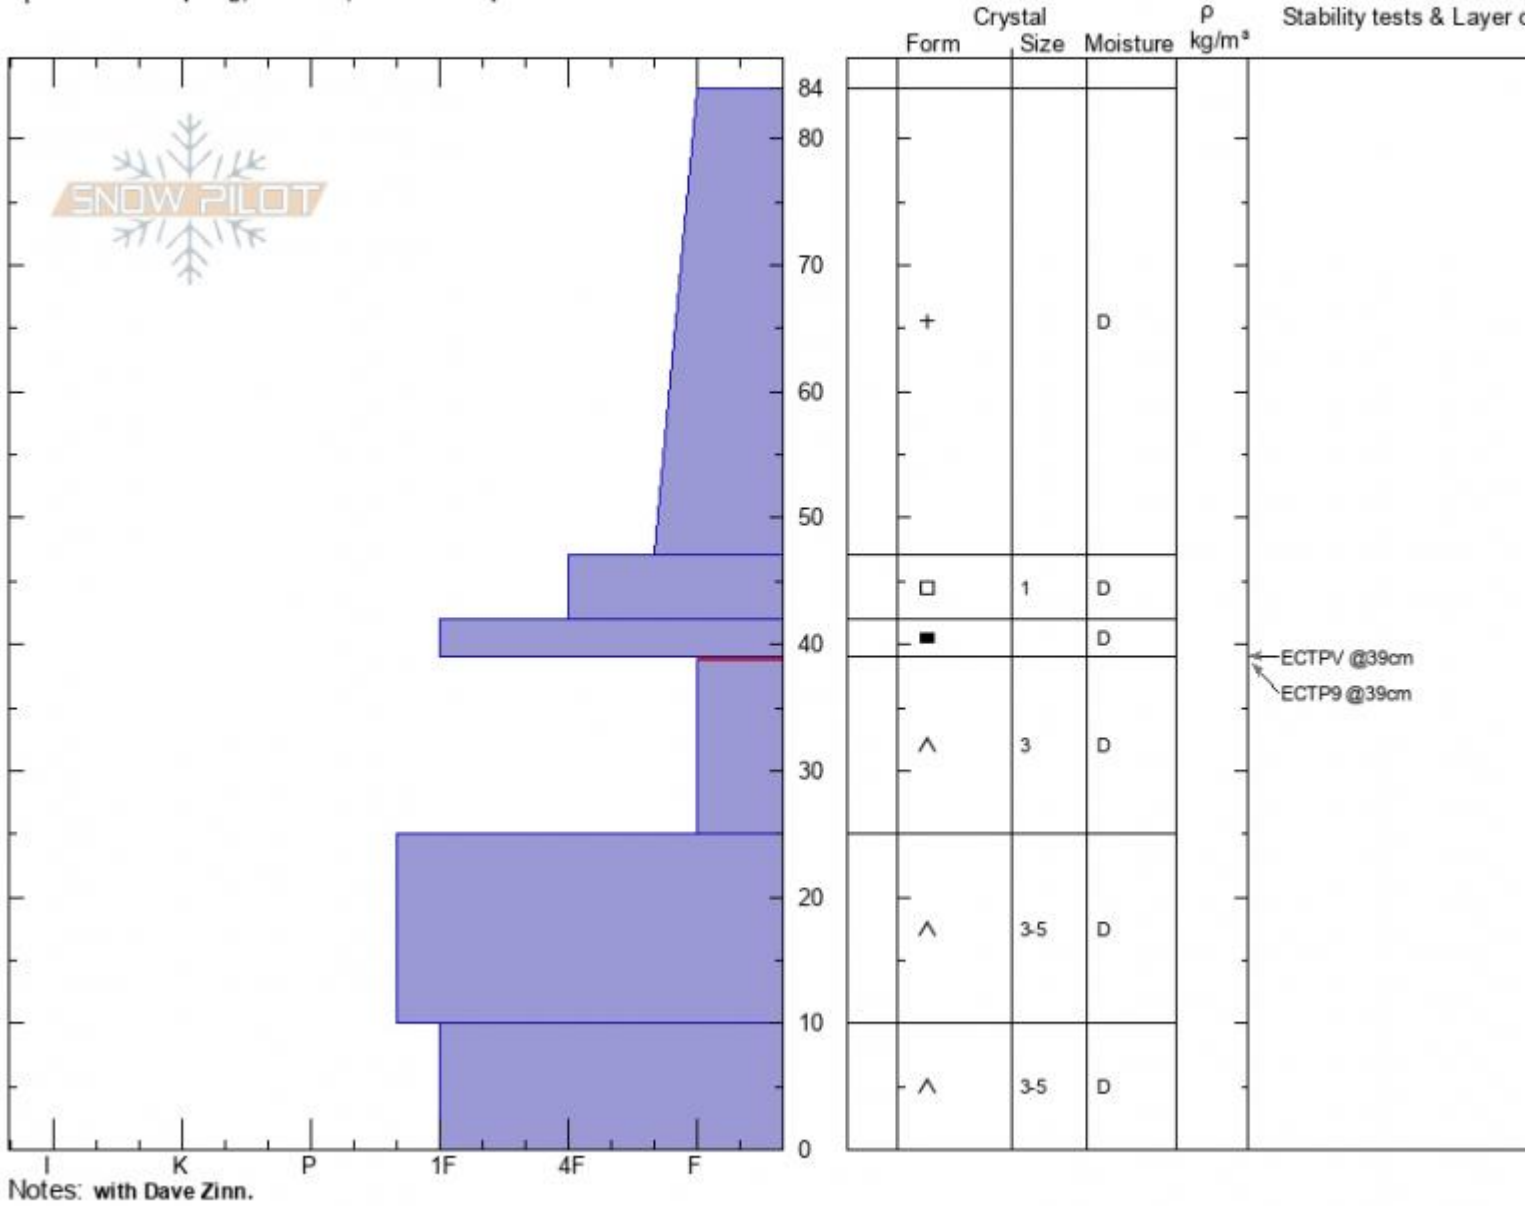

Divide Cirque
Gallatin Range-N
MT
 Elevation: **9178 ft**
 Aspect: **S**
 Specifics: **Collapsing, localized; We skied slope**

Zach Keskinen
12/23/2020 - 1:07pm
 Co-ord: **45.38814N, -110.96741W**
 Slope Angle: **12°**
 Wind Loading: **no**

Stability:
 Air Temperature: **-13°C**
 Sky Cover: **CLR**
 Precipitation: **NO**
 Wind: **Calm**

HS: **84** Layer Notes:
 PF: **60** 39-25cm: **Problematic layer**

Snowpit from the slope where we triggered a whump in Divide Cirque

Advisory Region
 Northern Gallatin
 Longitude
 -110.97W
 Latitude
 45.39N