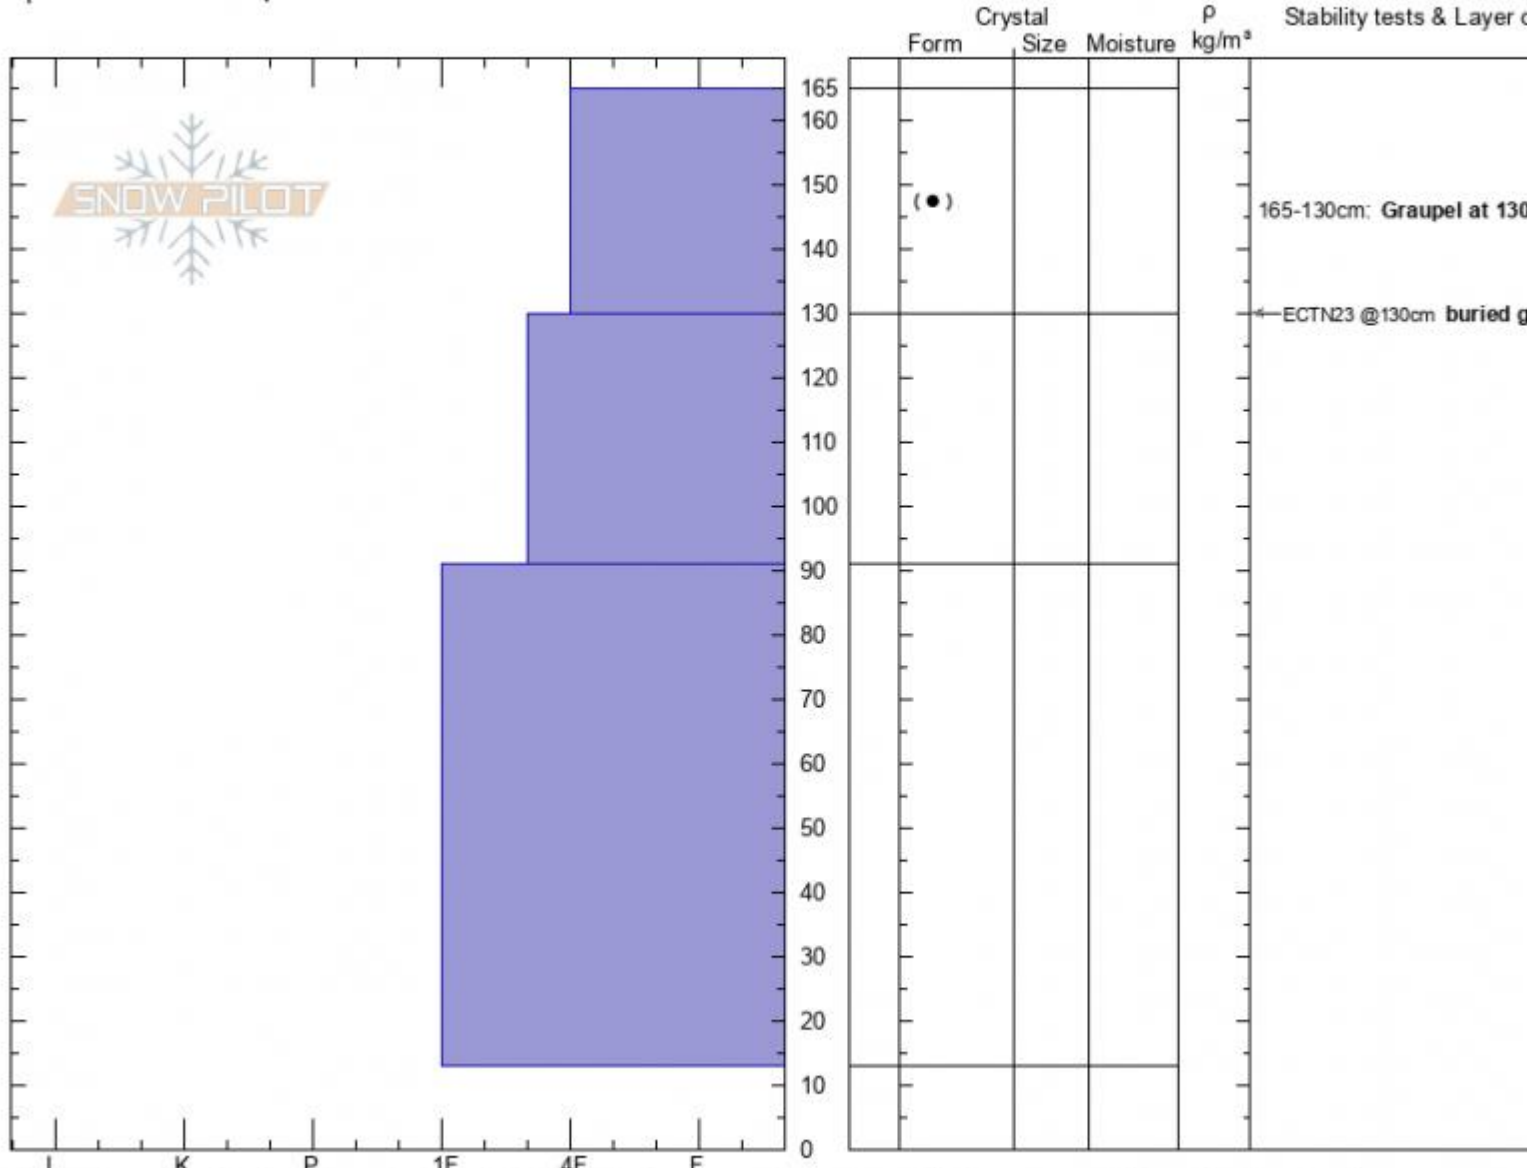

**Republic Creek**  
**Absaroka**  
**WY**  
 Elevation: **9177 ft**  
 Aspect: **NW**  
 Specifics: **We skied slope**

**Jesse Logan**  
**12/23/2020 - 2:15pm**  
 Co-ord: **44.96300N, -109.94400W**  
 Slope Angle: **30°**  
 Wind Loading: **previous**

Stability:  
 Air Temperature: **18°F**  
 Sky Cover: **SCT**  
 Precipitation: **NO**  
 Wind: **Calm**

**HS: 165** Layer Notes:  
 165-130cm: **Graupel at 130**  
 165-130cm: **Problematic layer**

Notes: Snowpit in interior glade protected on both sides by forest cover. Snow characteristics were very different in adjacent gully.

Advisory Region  
 Cooke City  
 Longitude  
 -109.94W  
 Latitude  
 44.99N  
 Cooke City, 2020-12-24