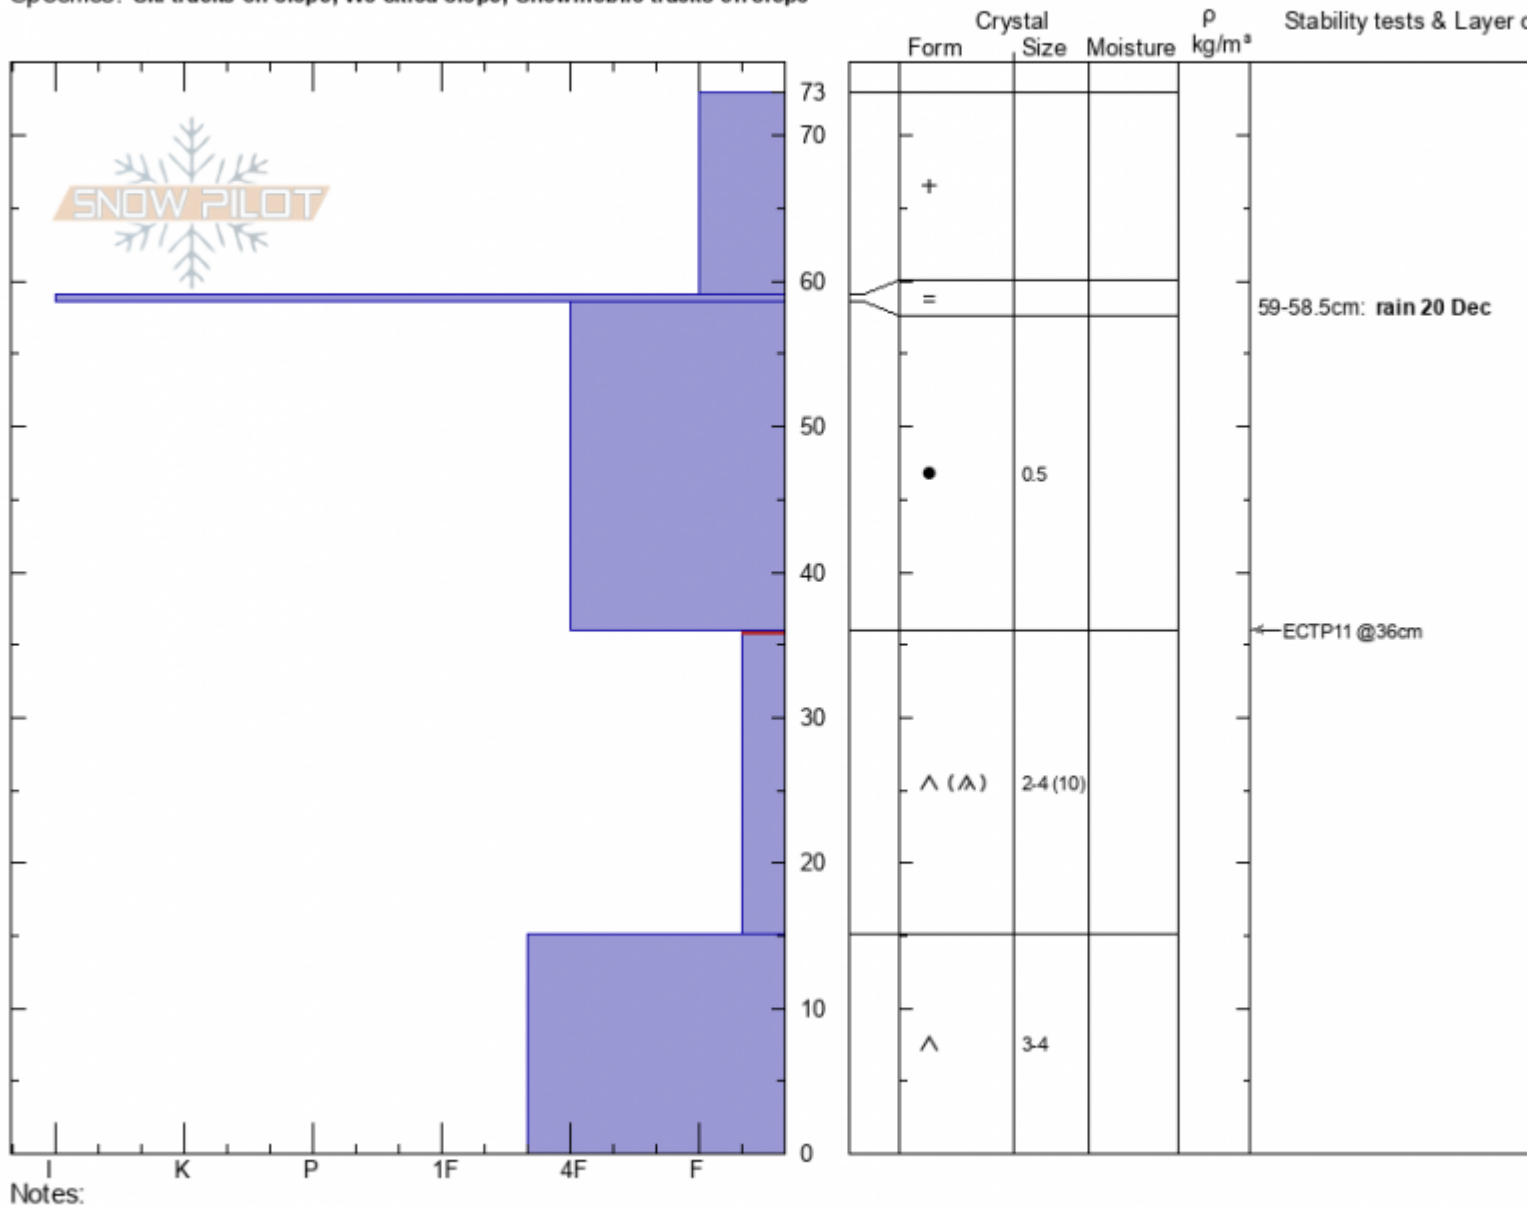

Above Ski Hill
 Lionhead Range
 MT
 Elevation: 8139 ft
 Aspect: 80°
 Specifics: Ski tracks on slope; We skied slope; Snowmobile tracks on slope

Doug Chabot-Admin
 12/27/2020 - 10:45am
 Co-ord: 44.70351N, -111.29839W
 Slope Angle: 26°
 Wind Loading: no

Stability: **Poor**
 Air Temperature: **-9°C**
 Sky Cover: **BKN**
 Precipitation: **NO**
 Wind: **Calm**

HS: 73
 Layer Notes:
 59-58.5cm: rain 20 Dec
 36-15cm: Problematic layer

Advisory Region
 Lionhead Range
 Longitude
 -111.29W
 Latitude
 44.70N
 Lionhead Range, 2020-12-27