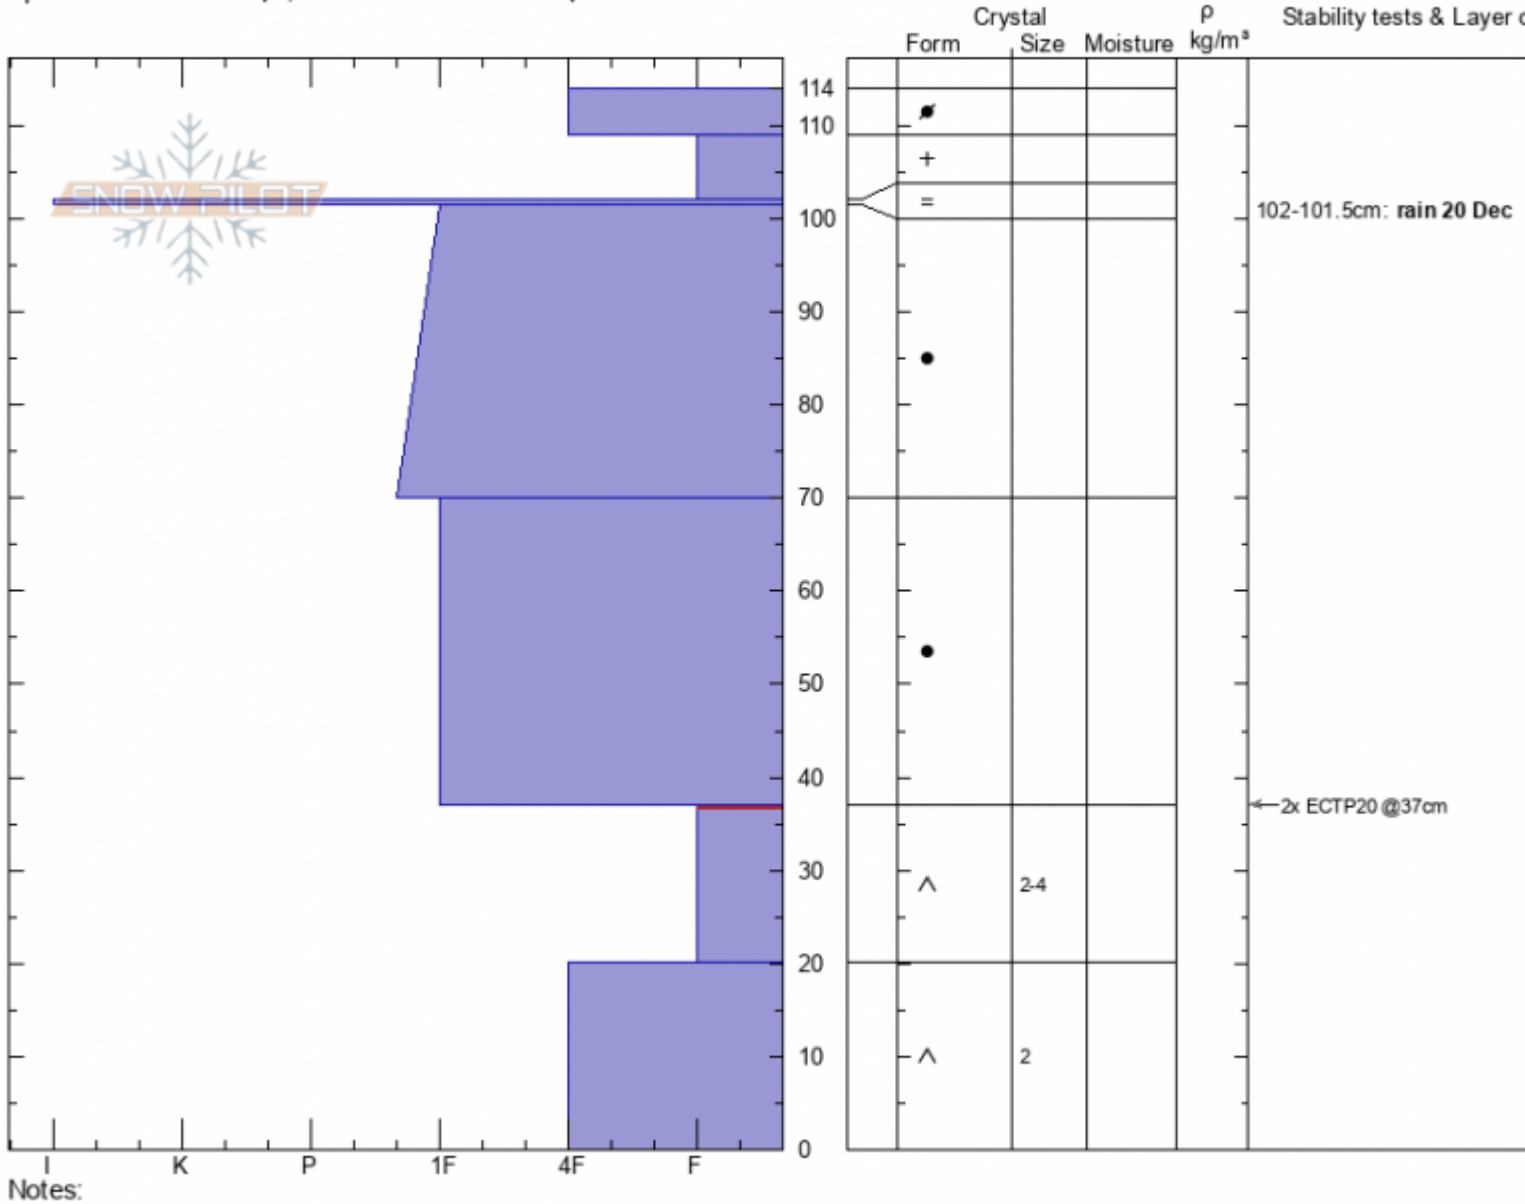

**Lionhead Ridge**  
**Lionhead Range**  
**MT**  
 Elevation: **9008 ft**  
 Aspect: **20°**  
 Specifics: **We skied slope; Snowmobile tracks on slope**

**Doug Chabot-Admin**  
**12/27/2020 - 11:40am**  
 Co-ord: **44.71538N, -111.31876W**  
 Slope Angle: **18°**  
 Wind Loading: **previous**

Stability: **Poor**  
 Air Temperature: **-8°C**  
 Sky Cover: **SCT**  
 Precipitation: **NO**  
 Wind: **W Moderate**

HS: **114** Layer Notes:  
 102-101.5cm: **rain 20 Dec**  
 37-20cm: **Problematic layer**

Advisory Region  
 Lionhead Range  
 Longitude  
 -111.32W  
 Latitude  
 44.71N

**Forecast link:** [GNFAC Avalanche Forecast for Mon Dec 28, 2020](#)  
 Lionhead Range, 2020-12-27