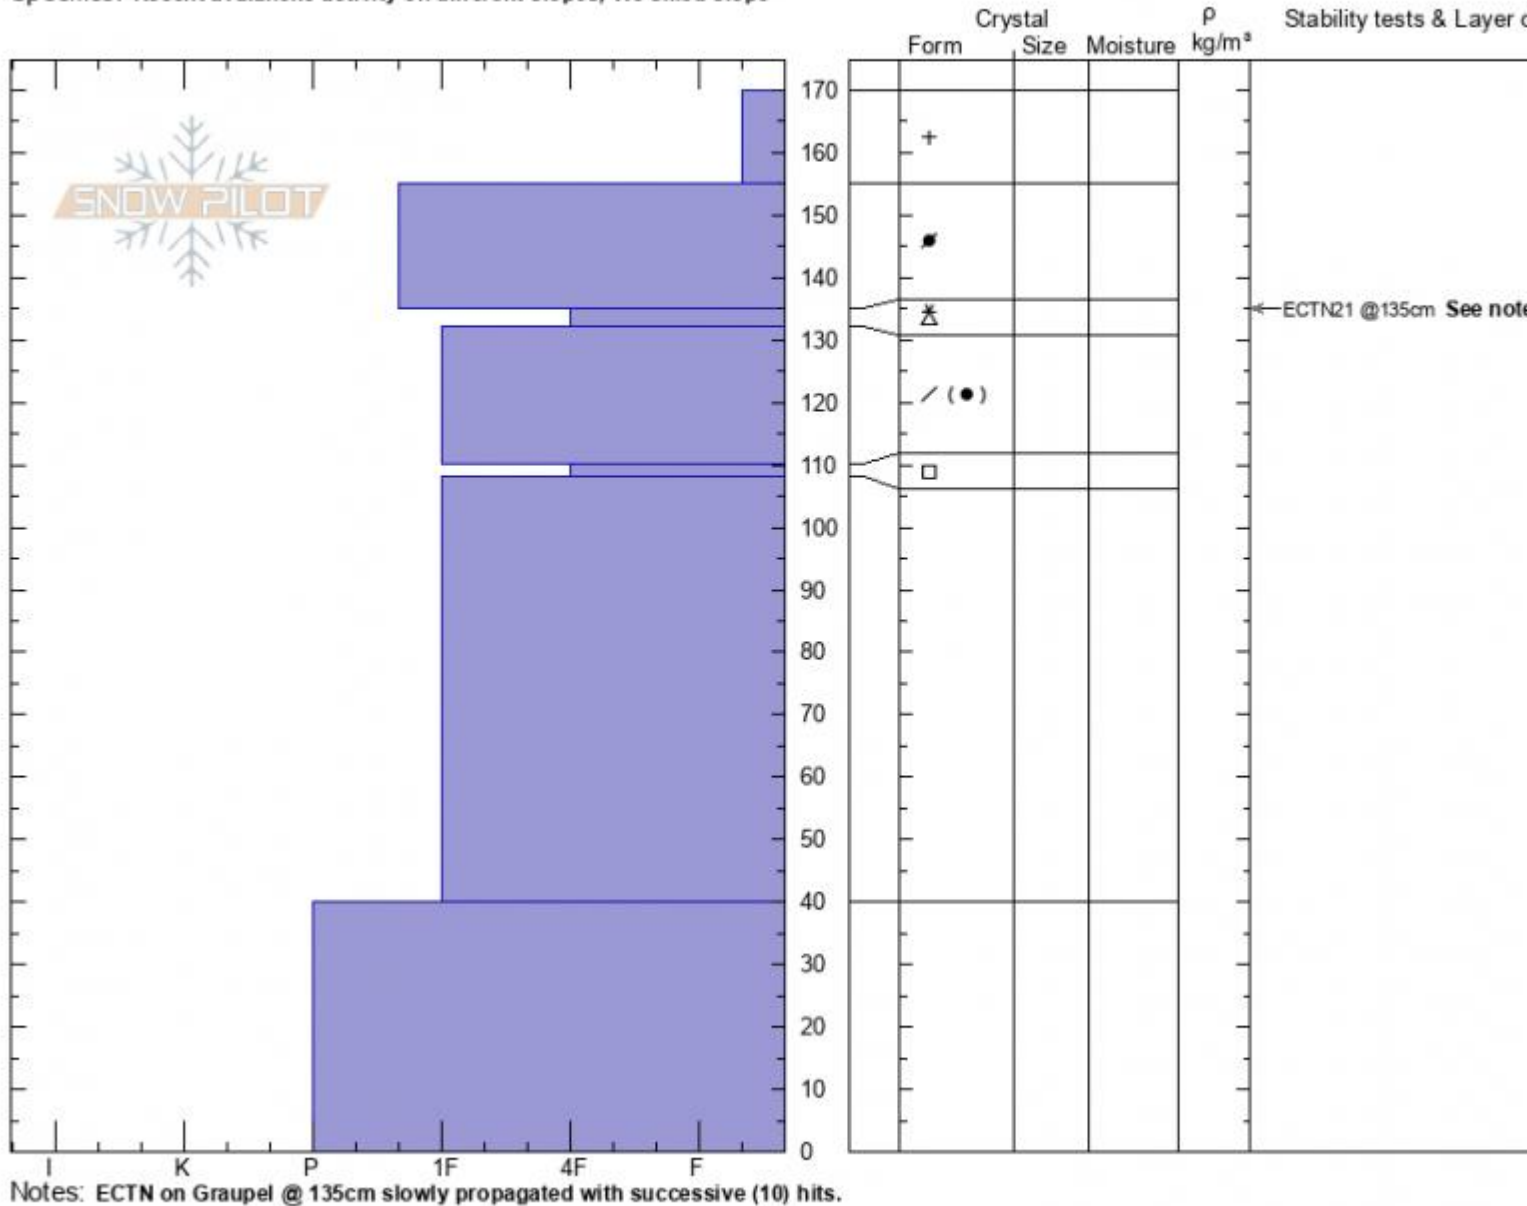

Wolverine Pk Shoulder
Cooke City
MT
 Elevation: **9509 ft**
 Aspect: **70°**
 Specifics: **Recent avalanche activity on different slopes; We skied slope**

Alex Marienthal
12/29/2020 - 10:45am
 Co-ord: **45.05552N, -110.02067W**
 Slope Angle: **29°**
 Wind Loading: **previous**

Stability: **Good**
 Air Temperature:
 Sky Cover: **CLR**
 Precipitation: **NO**
 Wind: **Calm**

HS: **170** Layer Notes:

Advisory Region
 Cooke City
 Longitude
 -110.01W
 Latitude
 45.05N
 Cooke City, 2020-12-29