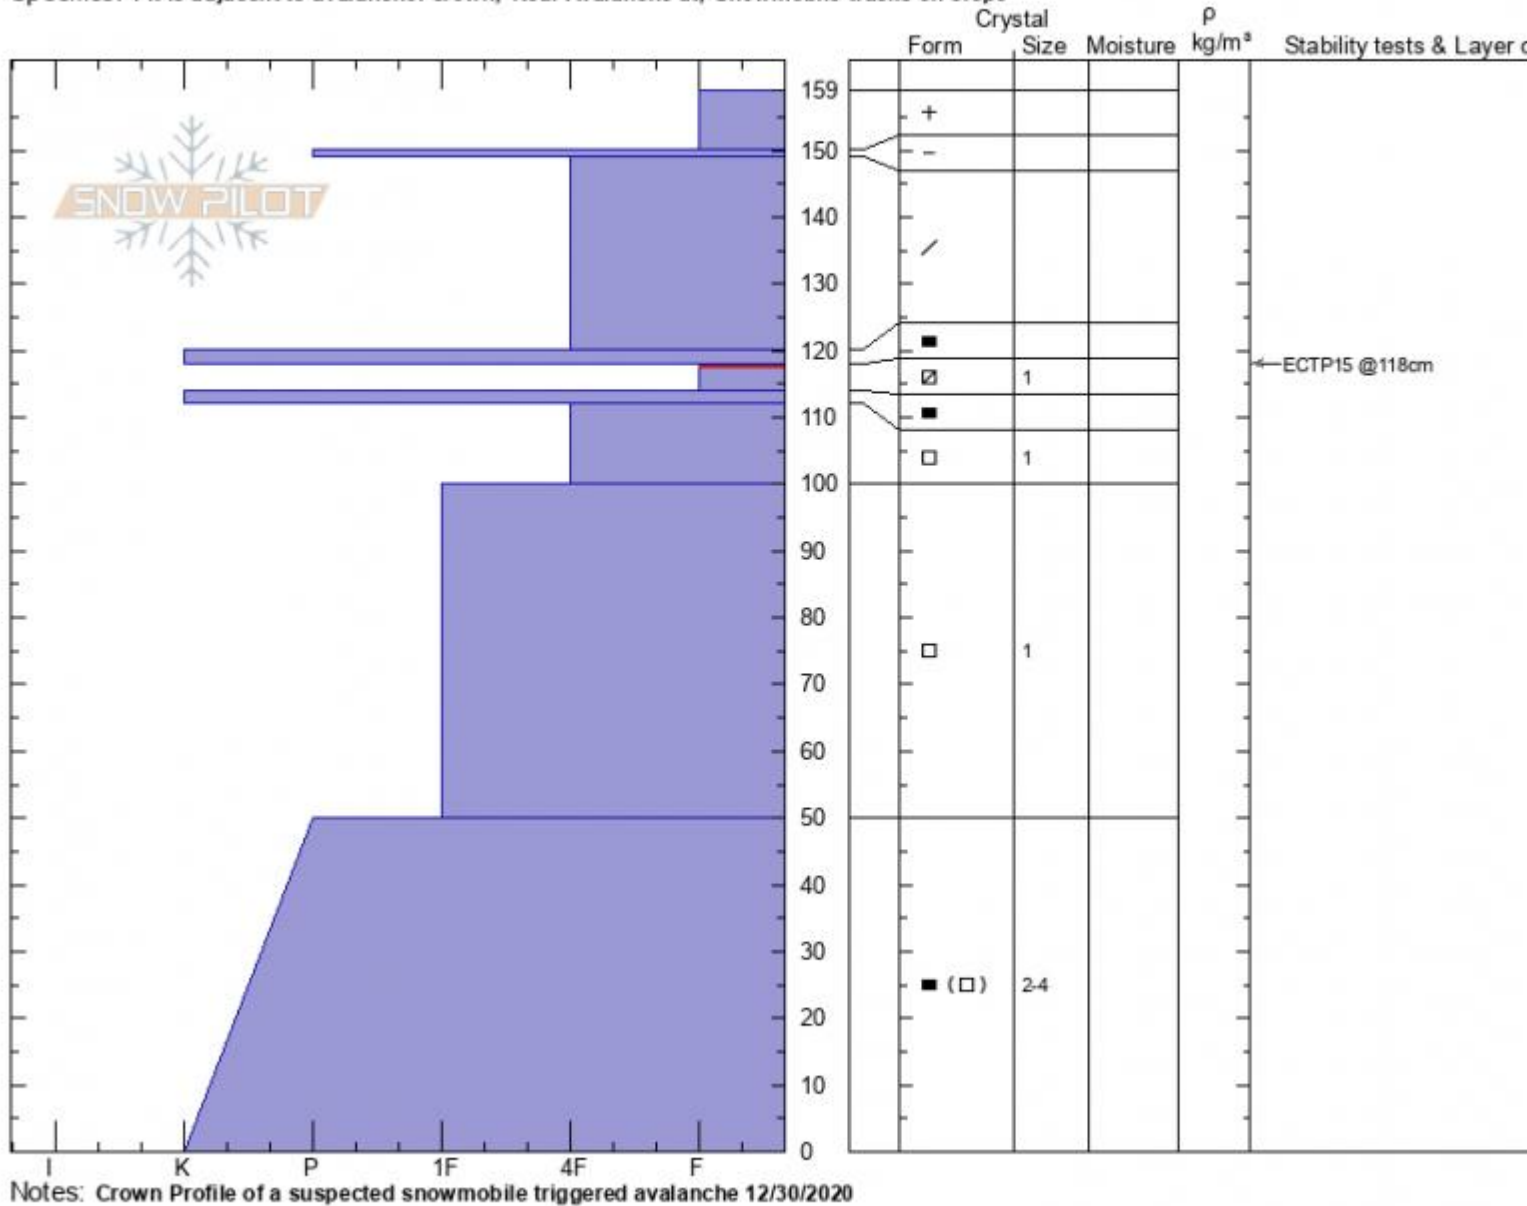

**Crown Butte Avalanche**  
**Cooke City**  
**MT**  
 Elevation: **9800 ft**  
 Aspect: **140°**  
 Specifics: Pit is adjacent to avalanche: crown; Near Avalanche at; Snowmobile tracks on slope

**Dave Zinn**  
**12/30/2020 - 12:00pm**  
 Co-ord: **45.05200N, -109.95915W**  
 Slope Angle: **36°**  
 Wind Loading: **previous**

Stability: **good**  
 Air Temperature:  
 Sky Cover: **BKN**  
 Precipitation: **NO**  
 Wind: **NW Light Breeze**

HS: **159** Layer Notes:  
 PF: **40** 118-114cm: Problematic layer

Advisory Region  
 Cooke City  
 Longitude  
 -109.96W  
 Latitude  
 45.05N

**Avalanche Details:** [Crown Butte, Snowmobile triggered Avalanche](#)  
 Cooke City, 2020-12-30