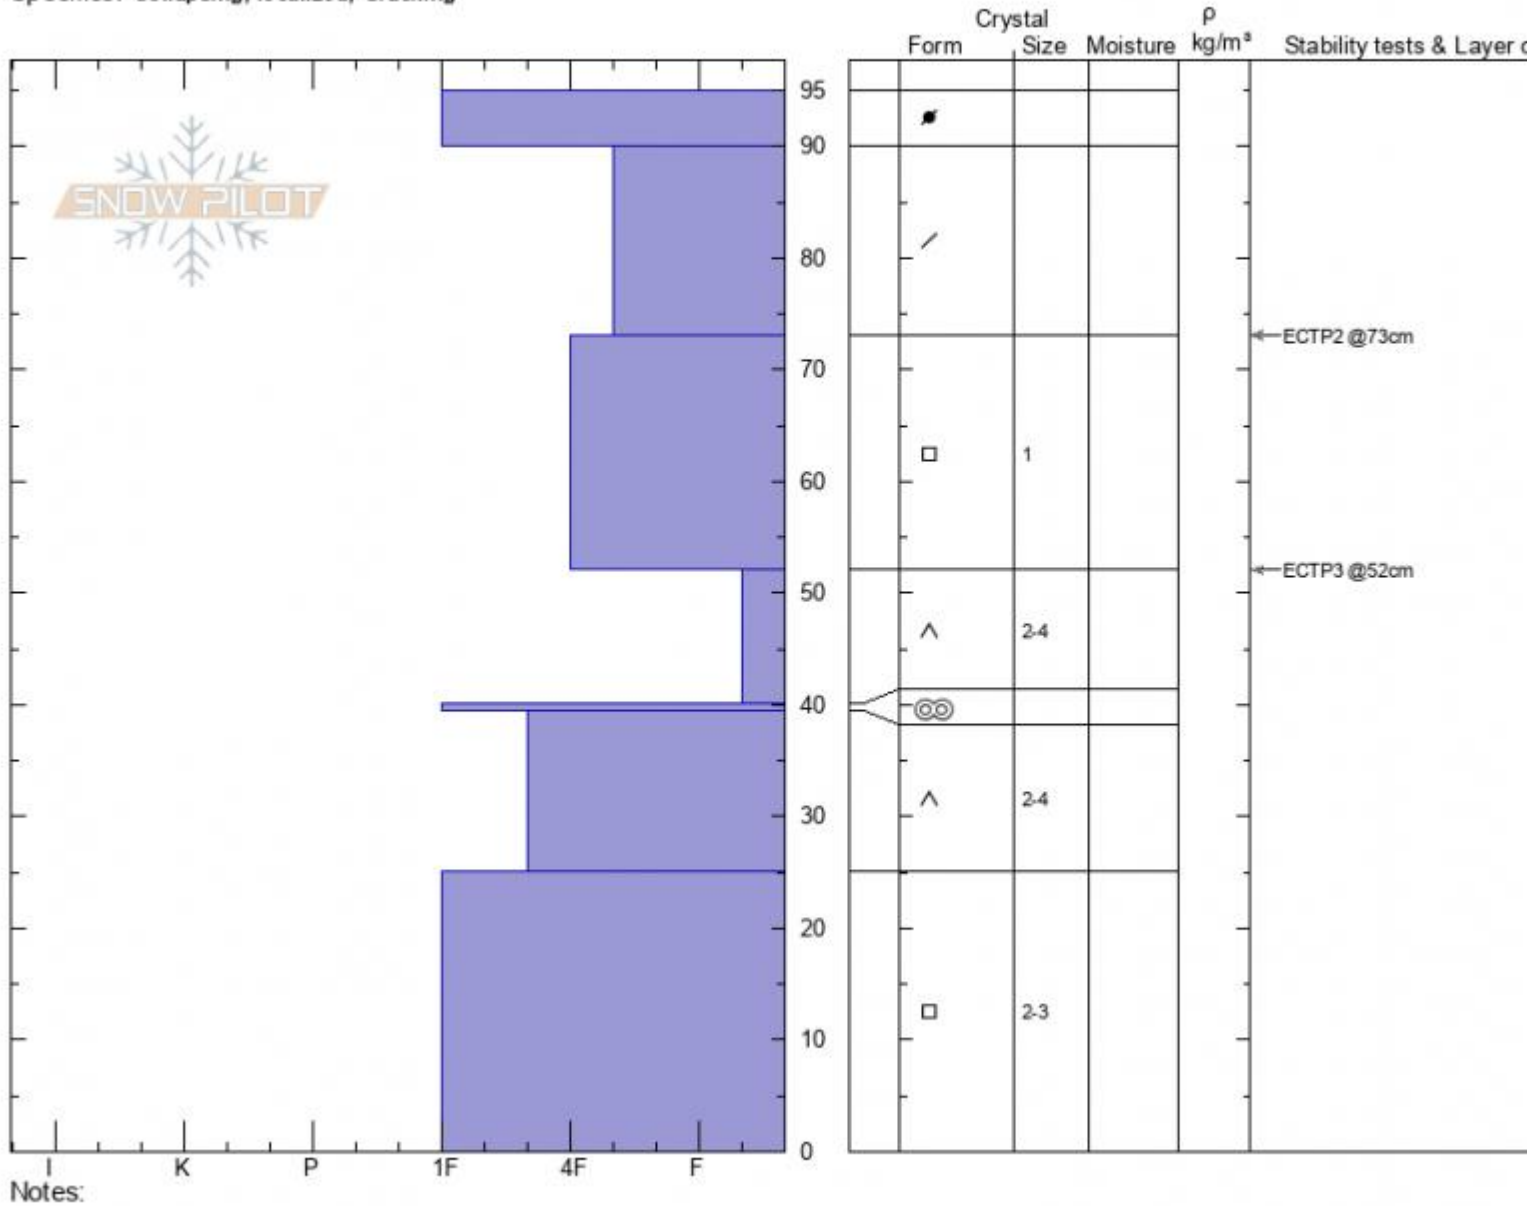

TFork/Sunlight
 Madison Range-S
 MT
 Elevation: 9434 ft
 Aspect: 100°
 Specifics: Collapsing, localized; Cracking

Alex Marienthal
 01/03/2021 - 10:20pm
 Co-ord: 44.97497N, -111.31382W
 Slope Angle: 25°
 Wind Loading: yes

Stability:
 Air Temperature:
 Sky Cover: OVC
 Precipitation: S2
 Wind: SW Strong

HS: 95 Layer Notes:
 39.5-25cm: Problematic layer

Advisory Region
 Southern Madison
 Longitude
 -111.31W
 Latitude
 44.97N
 Southern Madison, 2021-01-04