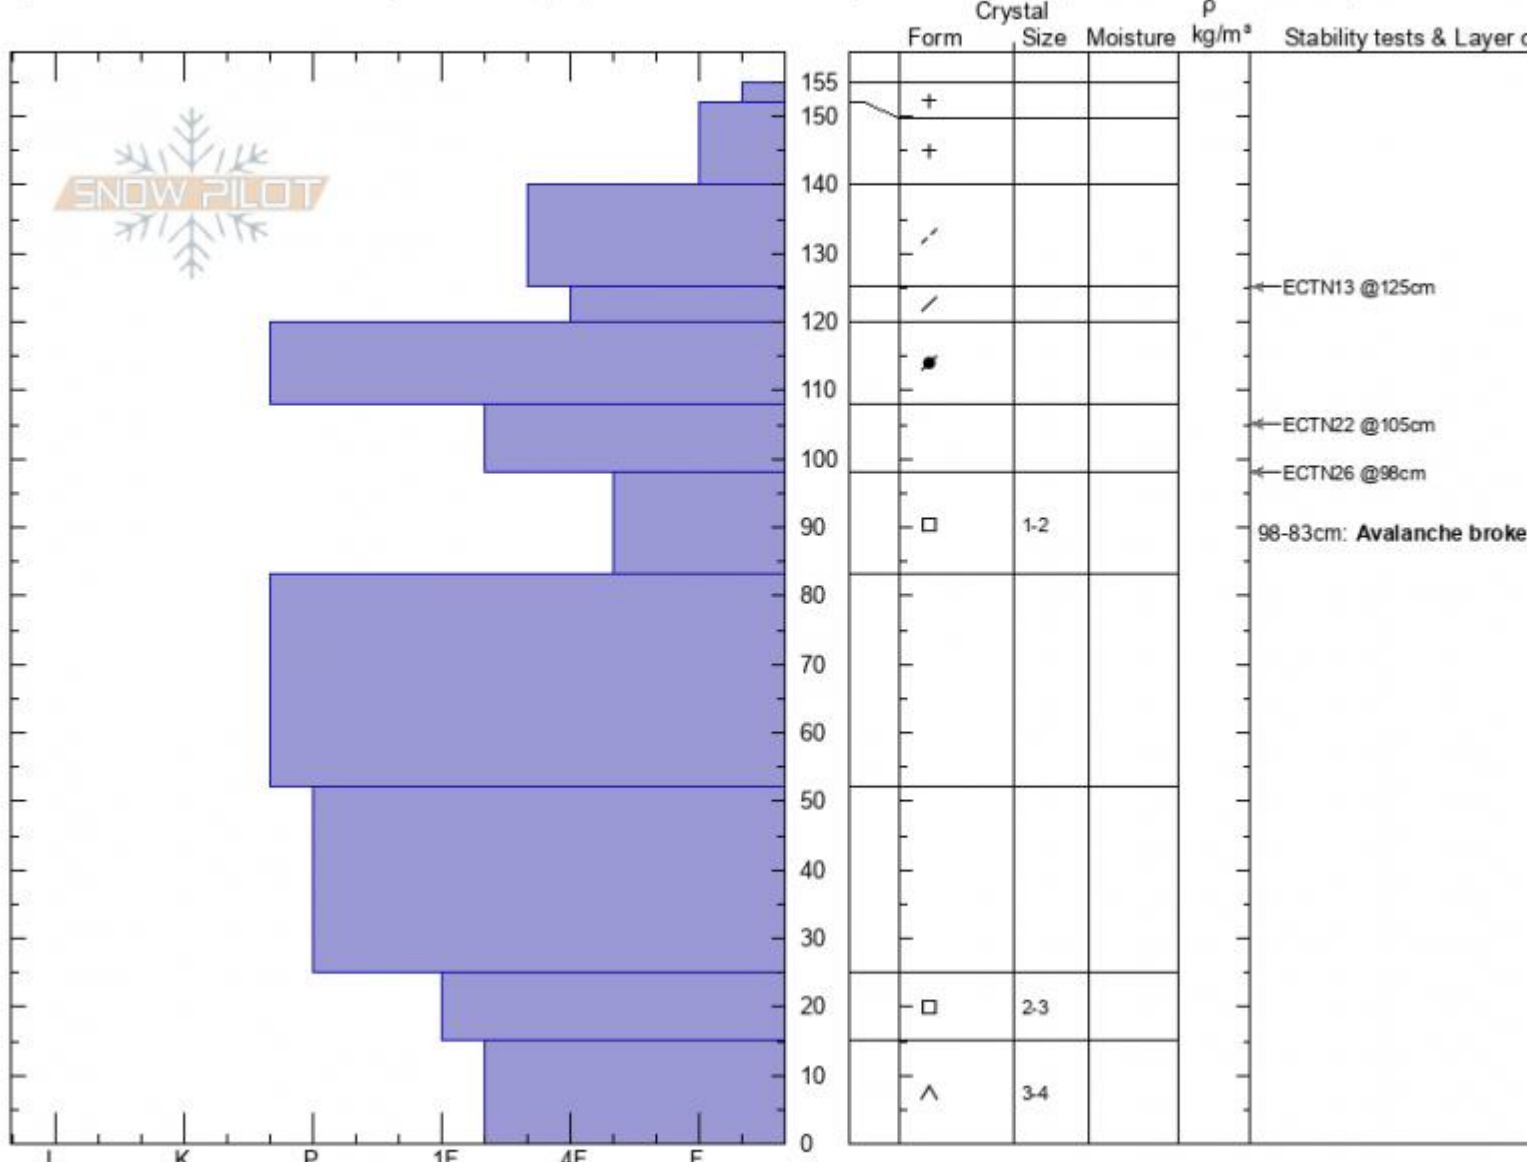

Beaver Creek Crown  
 Madison Range-N  
 MT  
 Elevation: 9400 ft  
 Aspect: 5°

Ian Hoyer  
 01/08/2021 - 12:00pm  
 Co-ord: 45.16978N, -111.36992W  
 Slope Angle: 37°  
 Wind Loading: previous

Stability: **poor**  
 Air Temperature: 19°F  
 Sky Cover: **FEW**  
 Precipitation: **NO**  
 Wind: **Calm**

HS: 155 Layer Notes:  
 98-83cm: **Avalanche broke on b**  
 98-83cm: **Problematic layer**

Specifics: Recent avalanche activity on similar slopes; Recent avalanche activity on different slopes; Snowmobile tracks on slope

Notes: Dug in the crown of an avalanche triggered by a snowmobiler the previous afternoon (1/7/21).

Advisory Region  
 Northern Madison  
 Longitude  
 -111.38W  
 Latitude  
 45.17N

**Avalanche Details:** [Rider triggered large, wide slide on Buck Ridge](#)  
 Northern Madison, 2021-01-08