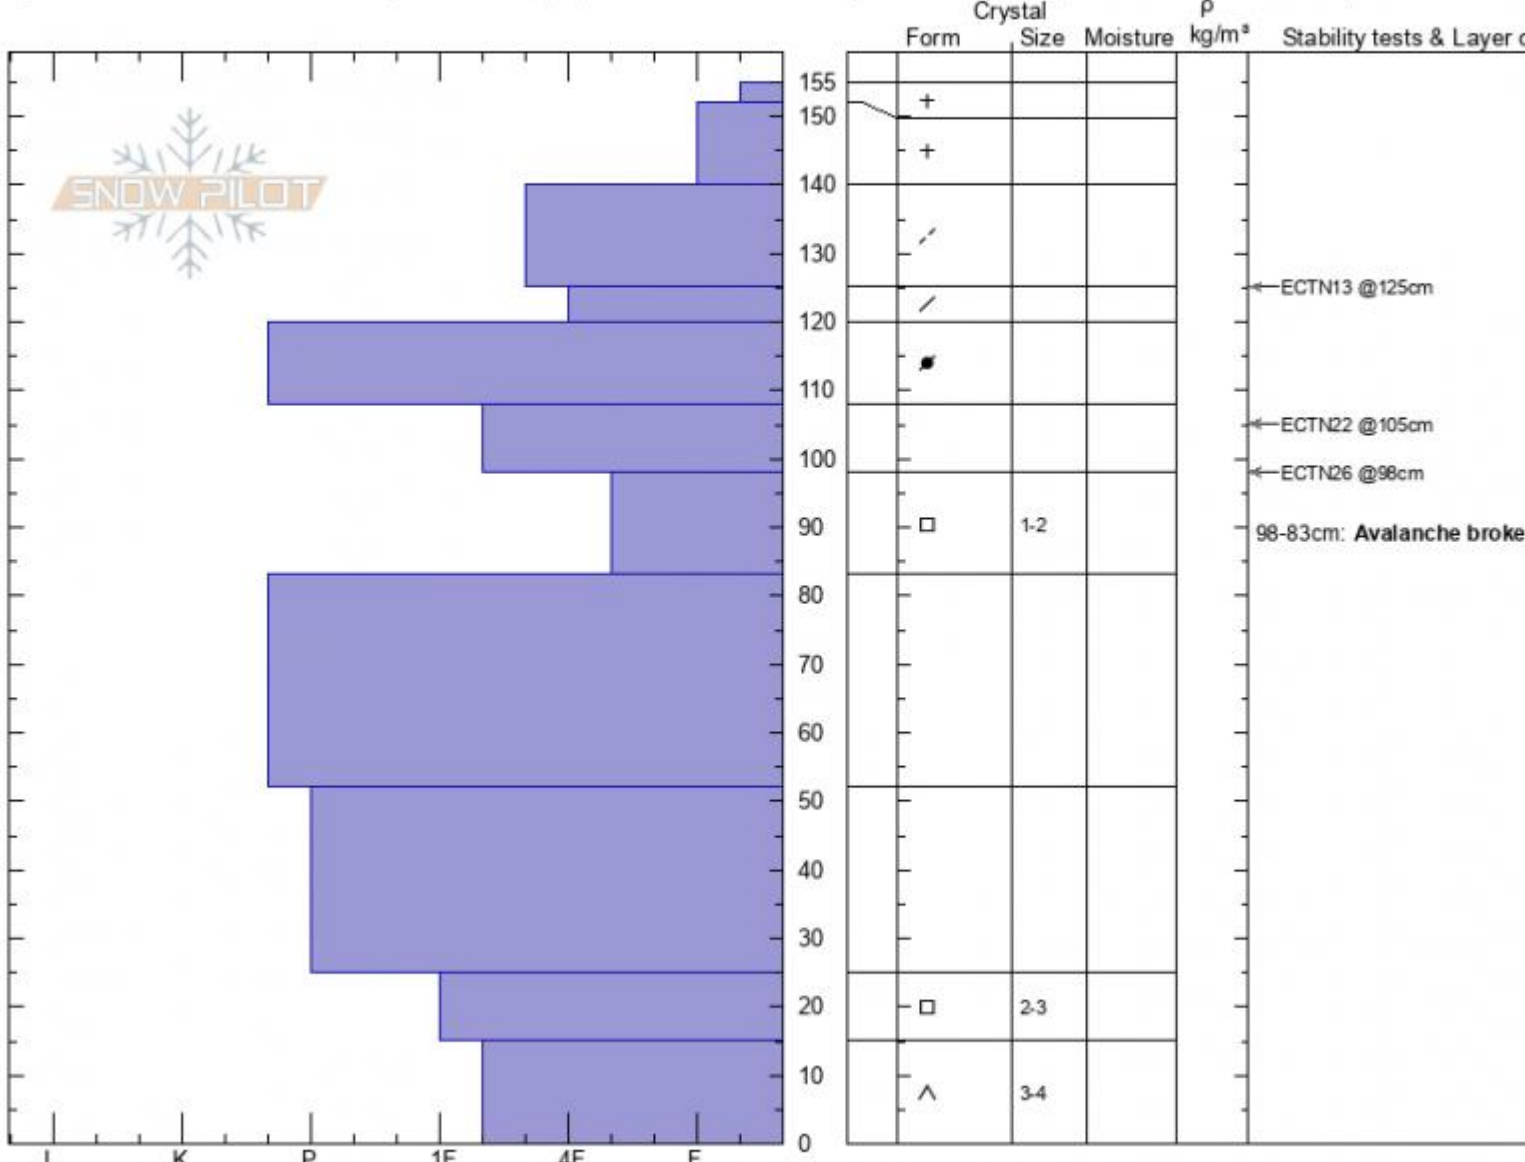

Beaver Creek Crown
Madison Range-N
MT
 Elevation: **9400 ft**
 Aspect: **5°**

Ian Hoyer
01/08/2021 - 12:00pm
 Co-ord: **45.16978N, -111.36992W**
 Slope Angle: **37°**
 Wind Loading: **previous**

Stability: **poor**
 Air Temperature: **19°F**
 Sky Cover: **FEW**
 Precipitation: **NO**
 Wind: **Calm**

HS: **155** Layer Notes:
 98-83cm: **Avalanche broke on b**
 98-83cm: **Problematic layer**

Specifics: Recent avalanche activity on similar slopes; Recent avalanche activity on different slopes; Snowmobile tracks on slope

Notes: Dug in the crown of an avalanche triggered by a snowmobiler the previous afternoon (1/7/21).

Advisory Region
 Northern Madison
 Longitude
 -111.38W
 Latitude
 45.17N

Avalanche Details: [Rider triggered large, wide slide on Buck Ridge](#)
 Northern Madison, 2021-01-08