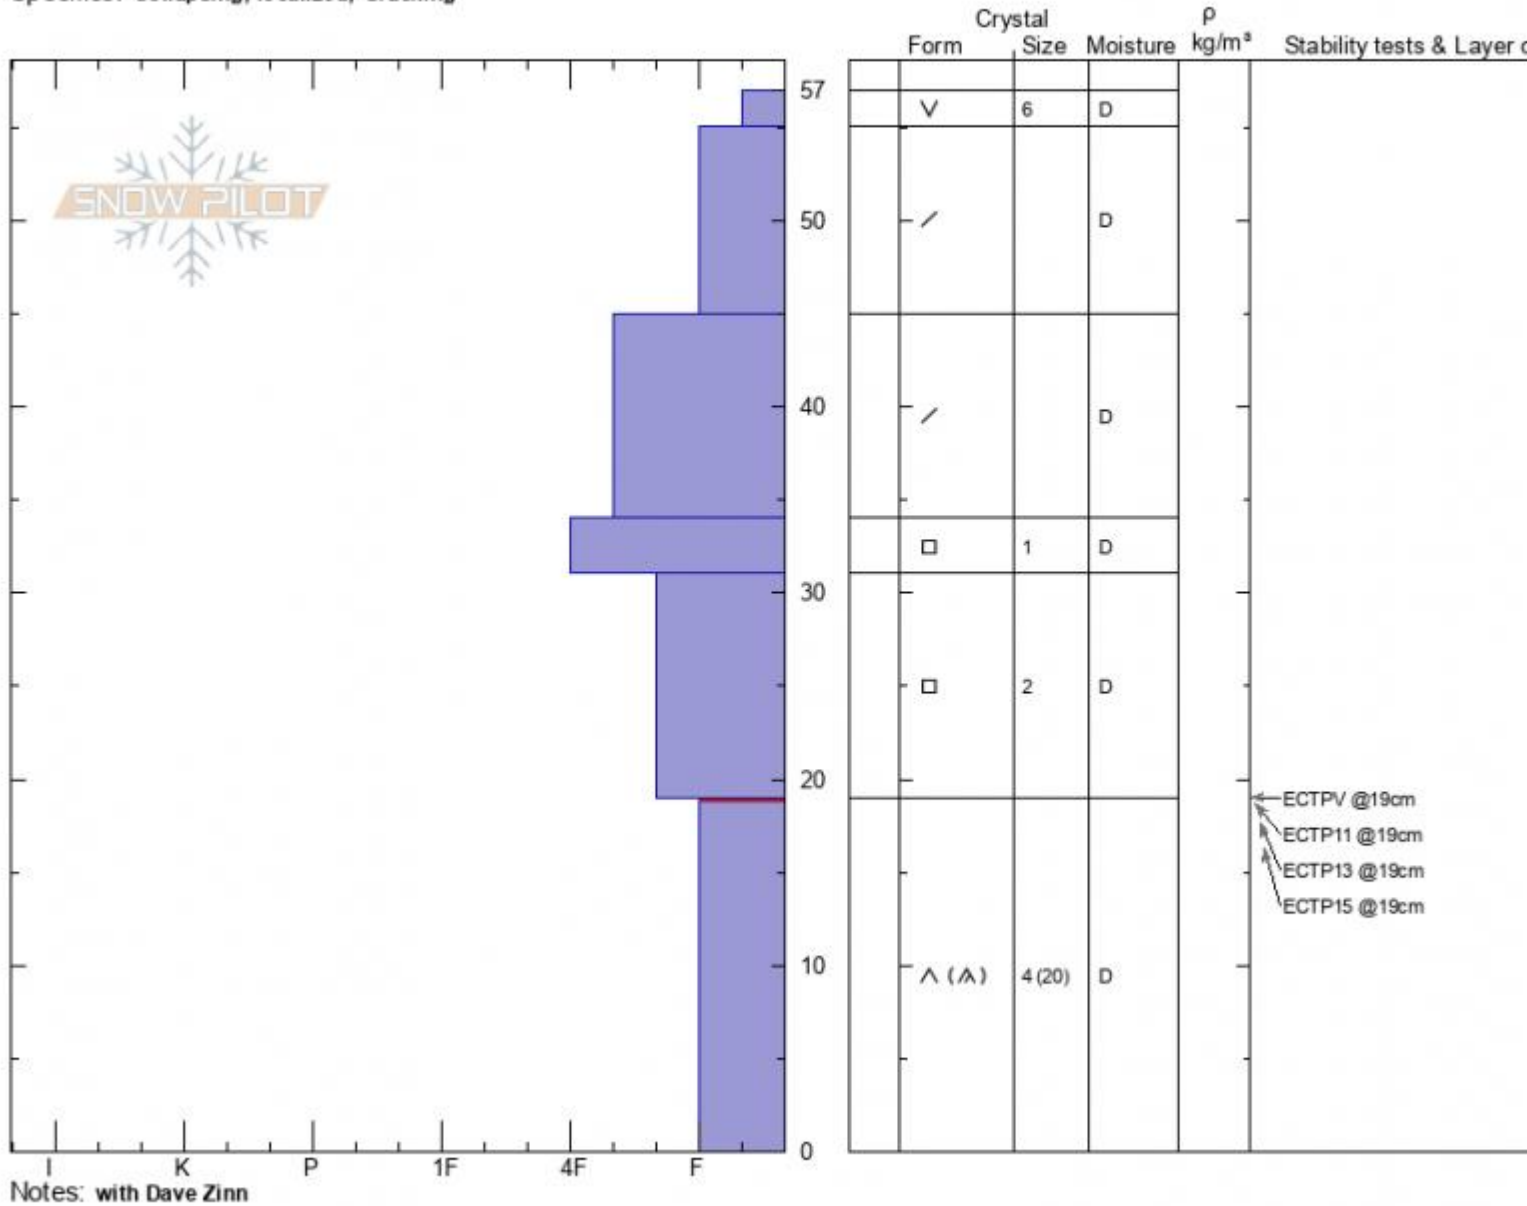

Bacon Rind
Madison Range-S
MT
 Elevation: **7500 ft**
 Aspect: **SE**
 Specifics: **Collapsing, localized; Cracking**

Zach Keskinen
01/12/2021 - 10:30am
 Co-ord:
 Slope Angle: **33°**
 Wind Loading: **no**

Stability: **poor**
 Air Temperature: **-3°C**
 Sky Cover: **FEW**
 Precipitation: **NO**
 Wind: **S Light Breeze**

HS: **57** Layer Notes:
 PF: **40** 19-0cm: **Problematic layer**

Advisory Region
 Southern Madison
 Longitude
 -111.10W
 Latitude
 44.96N
 Southern Madison, 2021-01-12