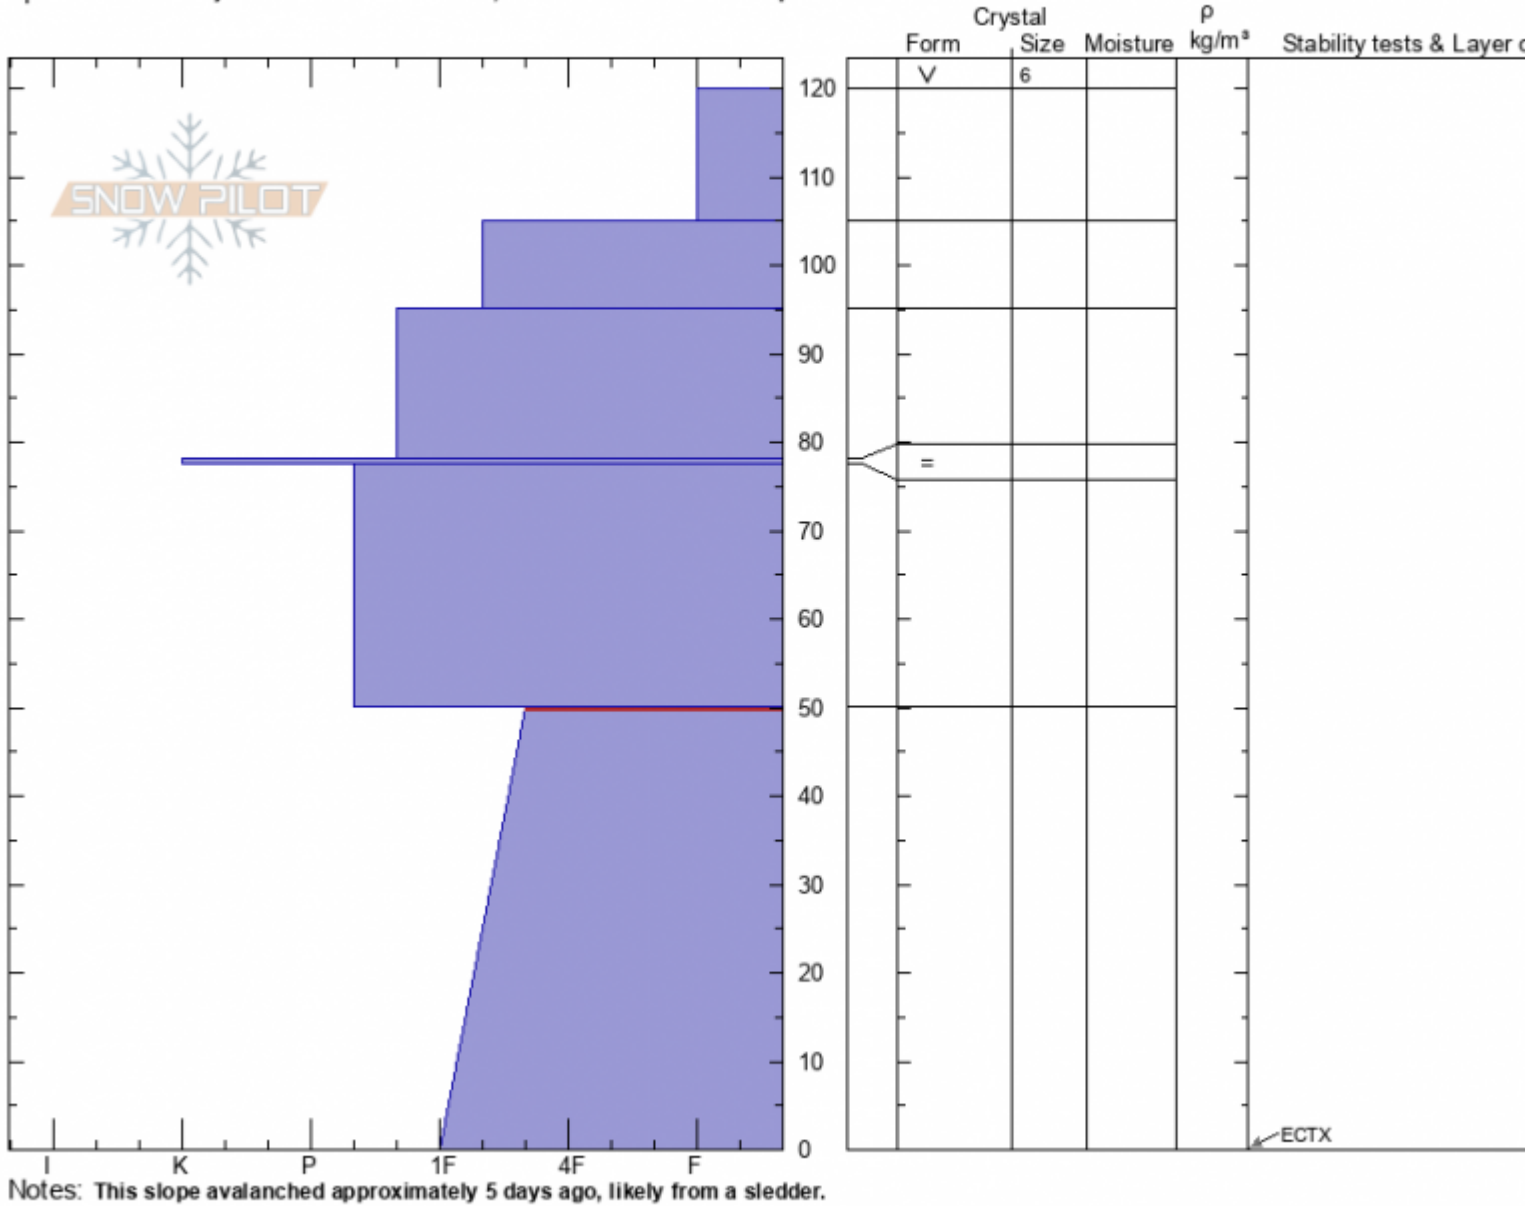

Ski Hill
Lionhead Range
MT
Elevation: **8060 ft**
Aspect: **90°**
Specifics: Pit is adjacent to avalanche: crown; Snowmobile tracks on slope

Doug Chabot-Admin
01/12/2021 - 1:00pm
Co-ord: **44.70364N, -111.29736W**
Slope Angle: **30°**
Wind Loading:

Stability:
Air Temperature: **-7°C**
Sky Cover: **FEW**
Precipitation: **NO**
Wind: **Calm**

HS: **120** Layer Notes:
50-0cm: **Problematic layer**

Advisory Region
Lionhead Range
Longitude
-111.29W
Latitude
44.70N

Forecast link: [GNFAC Avalanche Forecast for Wed Jan 13, 2021](#)
Lionhead Range, 2021-01-12