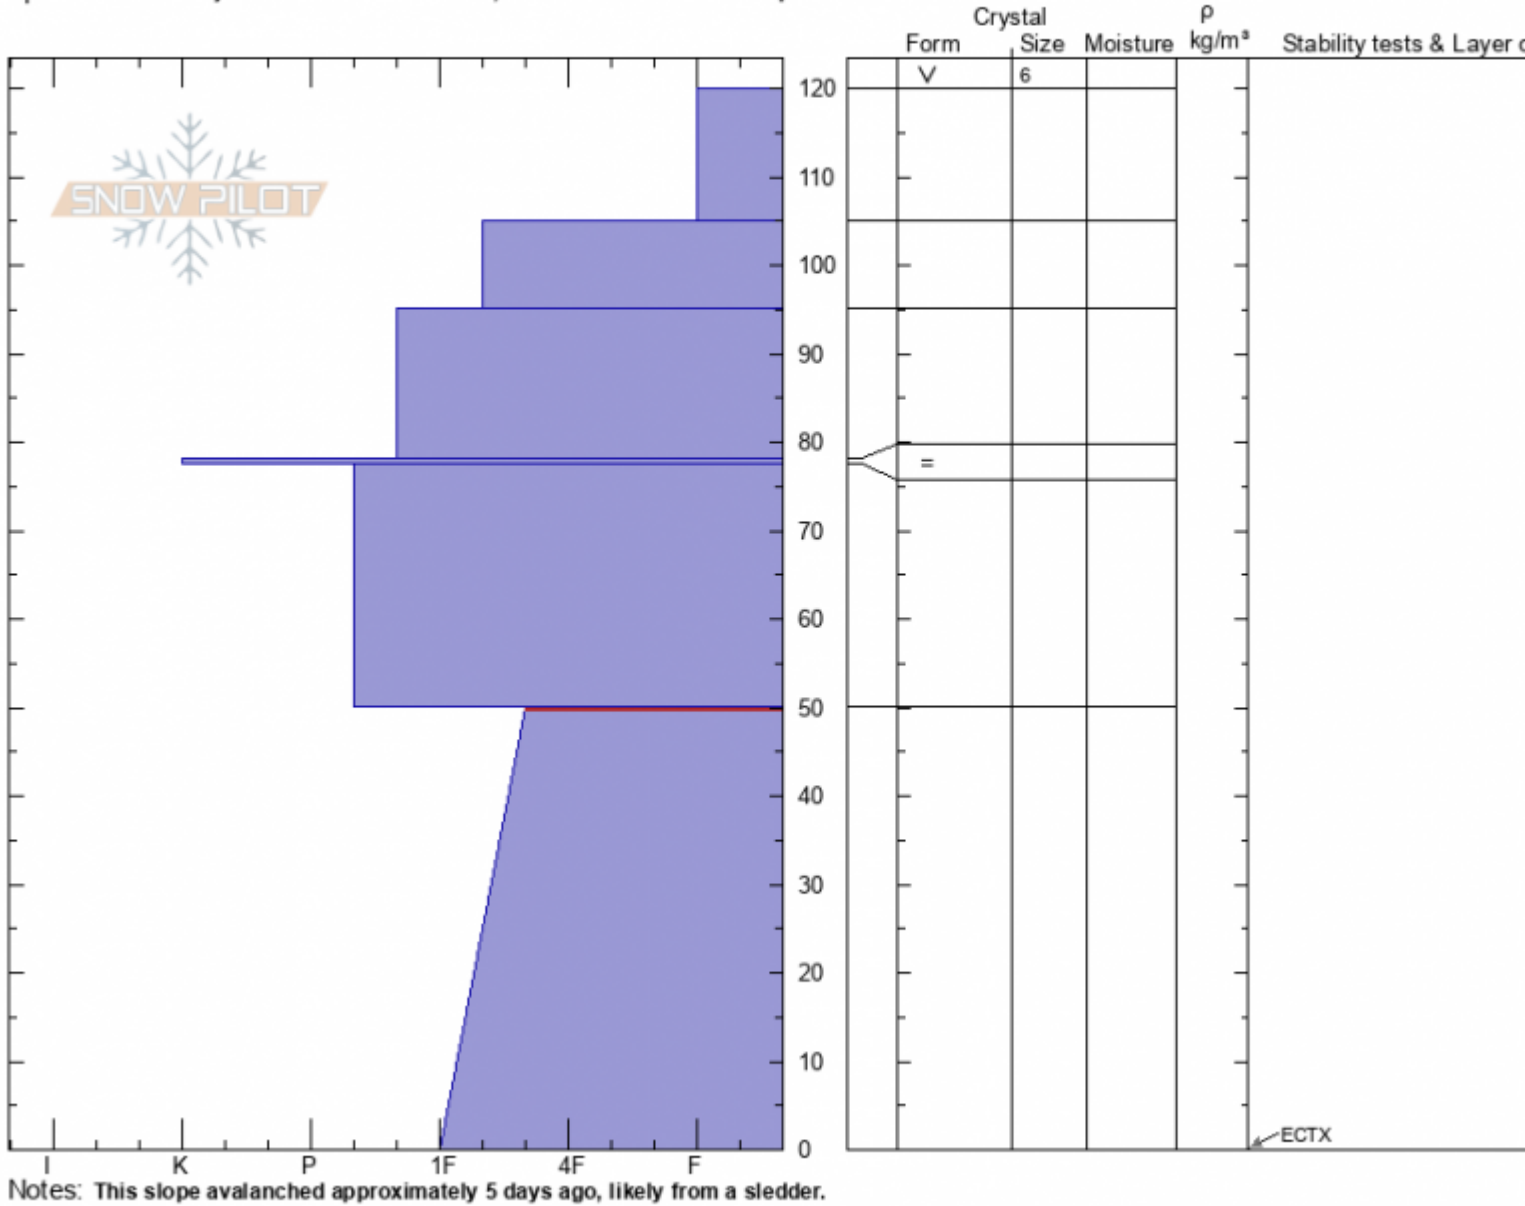

Ski Hill
Lionhead Range
MT

Elevation: 8060 ft
Aspect: 90°
Specifics: Pit is adjacent to avalanche: crown; Snowmobile tracks on slope

Doug Chabot-Admin
01/12/2021 - 1:00pm
Co-ord: 44.70364N, -111.29736W
Slope Angle: 30°
Wind Loading:

Stability:
Air Temperature: -7°C
Sky Cover: FEW
Precipitation: NO
Wind: Calm

HS: 120 Layer Notes:
50-0cm: Problematic layer

Advisory Region
Lionhead Range
Longitude
-111.29W
Latitude
44.70N

Forecast link: [GNFAC Avalanche Forecast for Wed Jan 13, 2021](#)
Lionhead Range, 2021-01-12