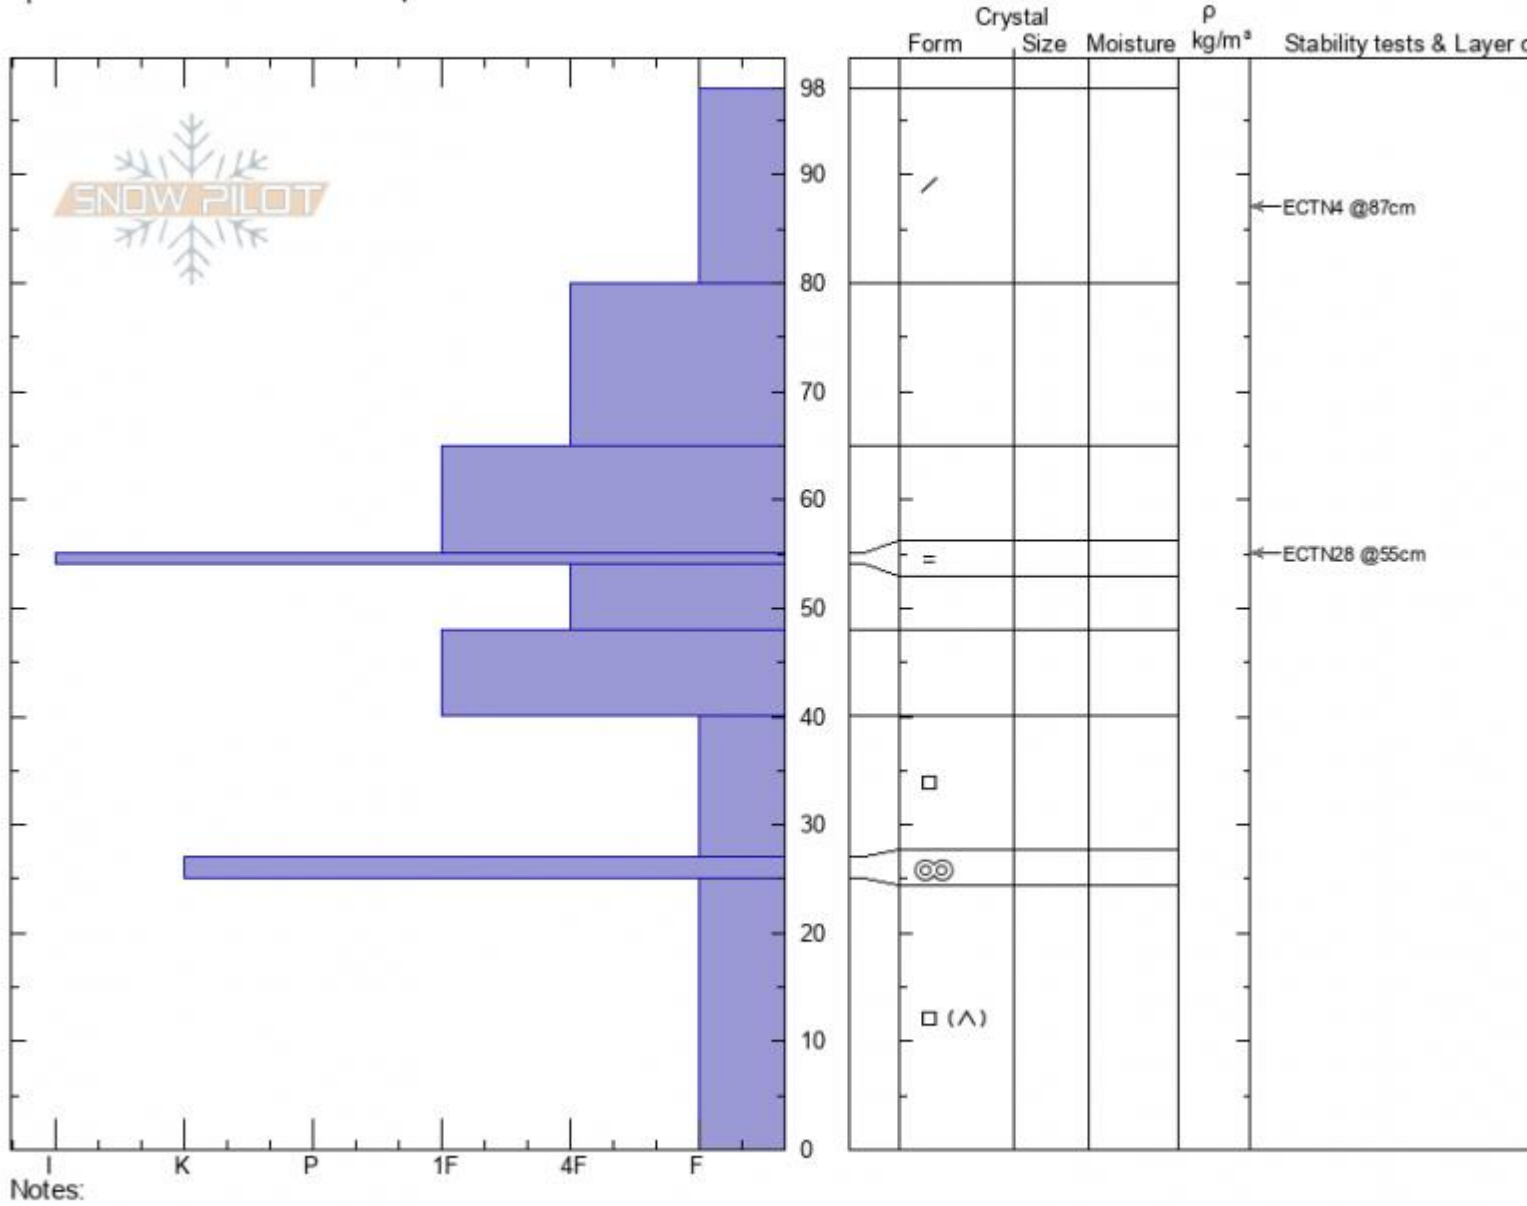

Tin Cup 1/15/21  
 Centennial Range  
 MT  
 Elevation: 8512 ft  
 Aspect:  
 Specifics: Snowmobile tracks on slope

Chris Hericks  
 01/16/2021 - 2:00pm  
 Co-ord: 44.54691N, -111.52398W  
 Slope Angle:  
 Wind Loading: no

Stability:  
 Air Temperature:  
 Sky Cover: X  
 Precipitation: NO  
 Wind: Calm

HS: 98  
 PF: 50  
 Layer Notes:

Advisory Region  
 Island Park  
 Longitude  
 -111.73W  
 Latitude  
 44.55N  
 Island Park, 2021-01-17