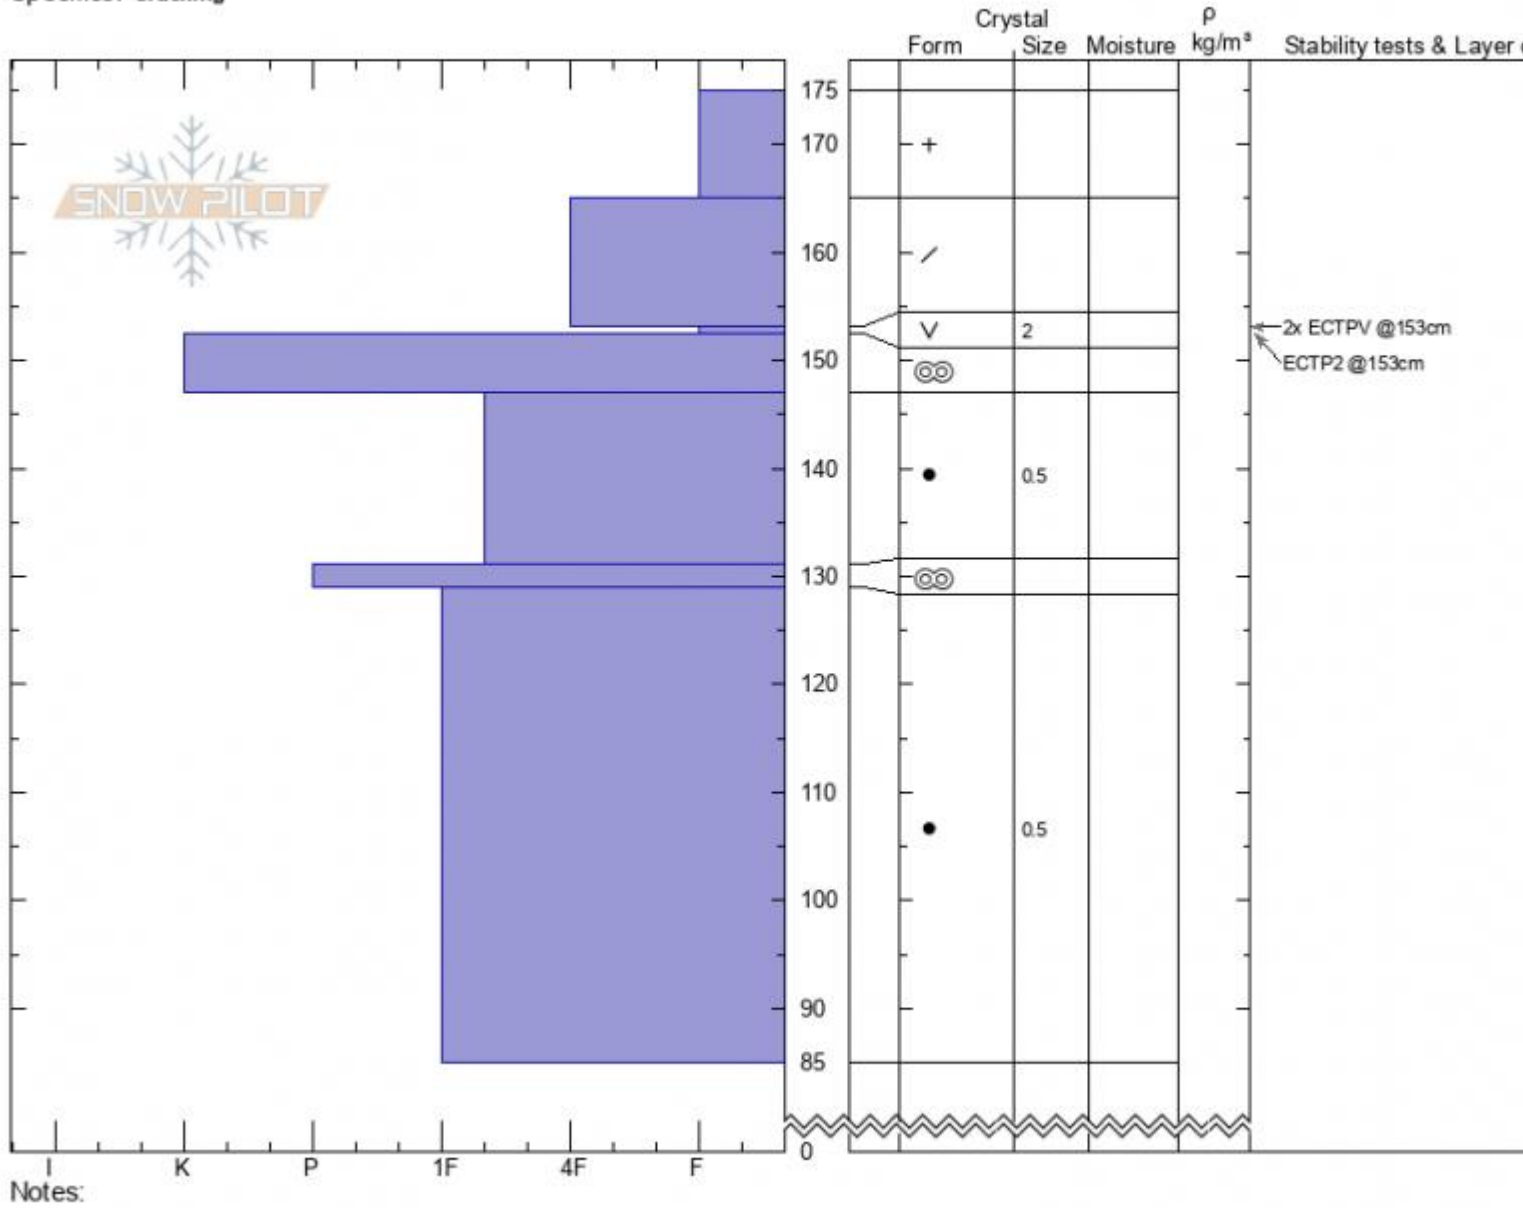

Rasta Chutes East
Cooke City
MT
 Elevation: **9700 ft**
 Aspect: **190°**
 Specifics: **Cracking**

Dave Zinn
01/17/2021 - 2:30am
 Co-ord: **45.07059N, -109.94497W**
 Slope Angle: **30°**
 Wind Loading: **no**

Stability: **good**
 Air Temperature:
 Sky Cover: **OVC**
 Precipitation: **S1**
 Wind: **W Light Breeze**

HS: **175** Layer Notes:
 PS: **15** 153-152.5cm: **Problematic layer**

Advisory Region
 Cooke City
 Longitude
 -109.95W
 Latitude
 45.07N
 Cooke City, 2021-01-17