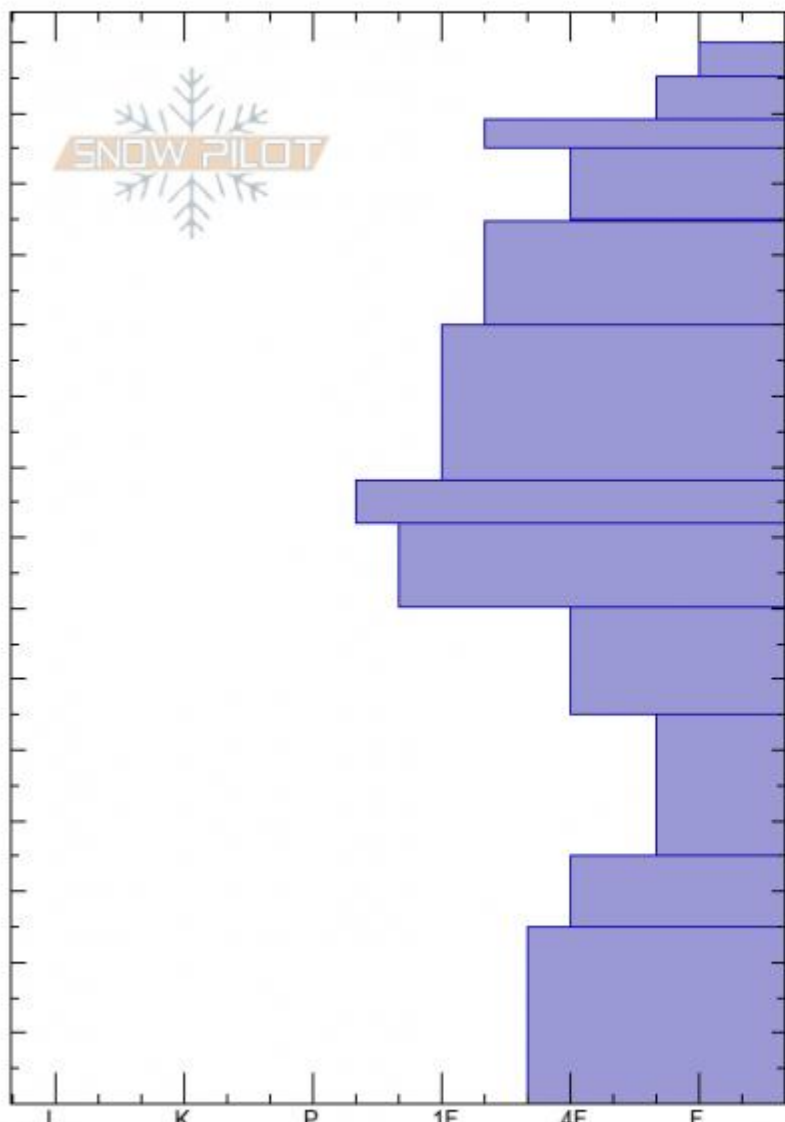

South Fk Muddy Creek  
 Madison Range-N  
 MT  
 Elevation: 9400 ft  
 Aspect: 40°  
 Specifics: Recent avalanche activity on similar slopes; Recent avalanche activity on different slopes; Snowmobile tracks on slope

Alex Marienthal  
 01/21/2021 - 11:00am  
 Co-ord: 45.18660N, -111.45838W  
 Slope Angle: 33°  
 Wind Loading: previous

Stability: **poor**  
 Air Temperature:  
 Sky Cover: **OVC**  
 Precipitation: **S-1**  
 Wind: **Calm**

HS: 150 Layer Notes:  
 PF: 100 55-35cm: Problematic layer

Form	Crystal Size	Moisture	$\rho$ kg/m <sup>3</sup>	Stability tests & Layer
+ (Z)	(3)			
V	4-8			← ECTN14 @ 125cm
□	2			← ECTP14 @ 55cm
^	6-8			
^	4-8			
⊗ (A)				