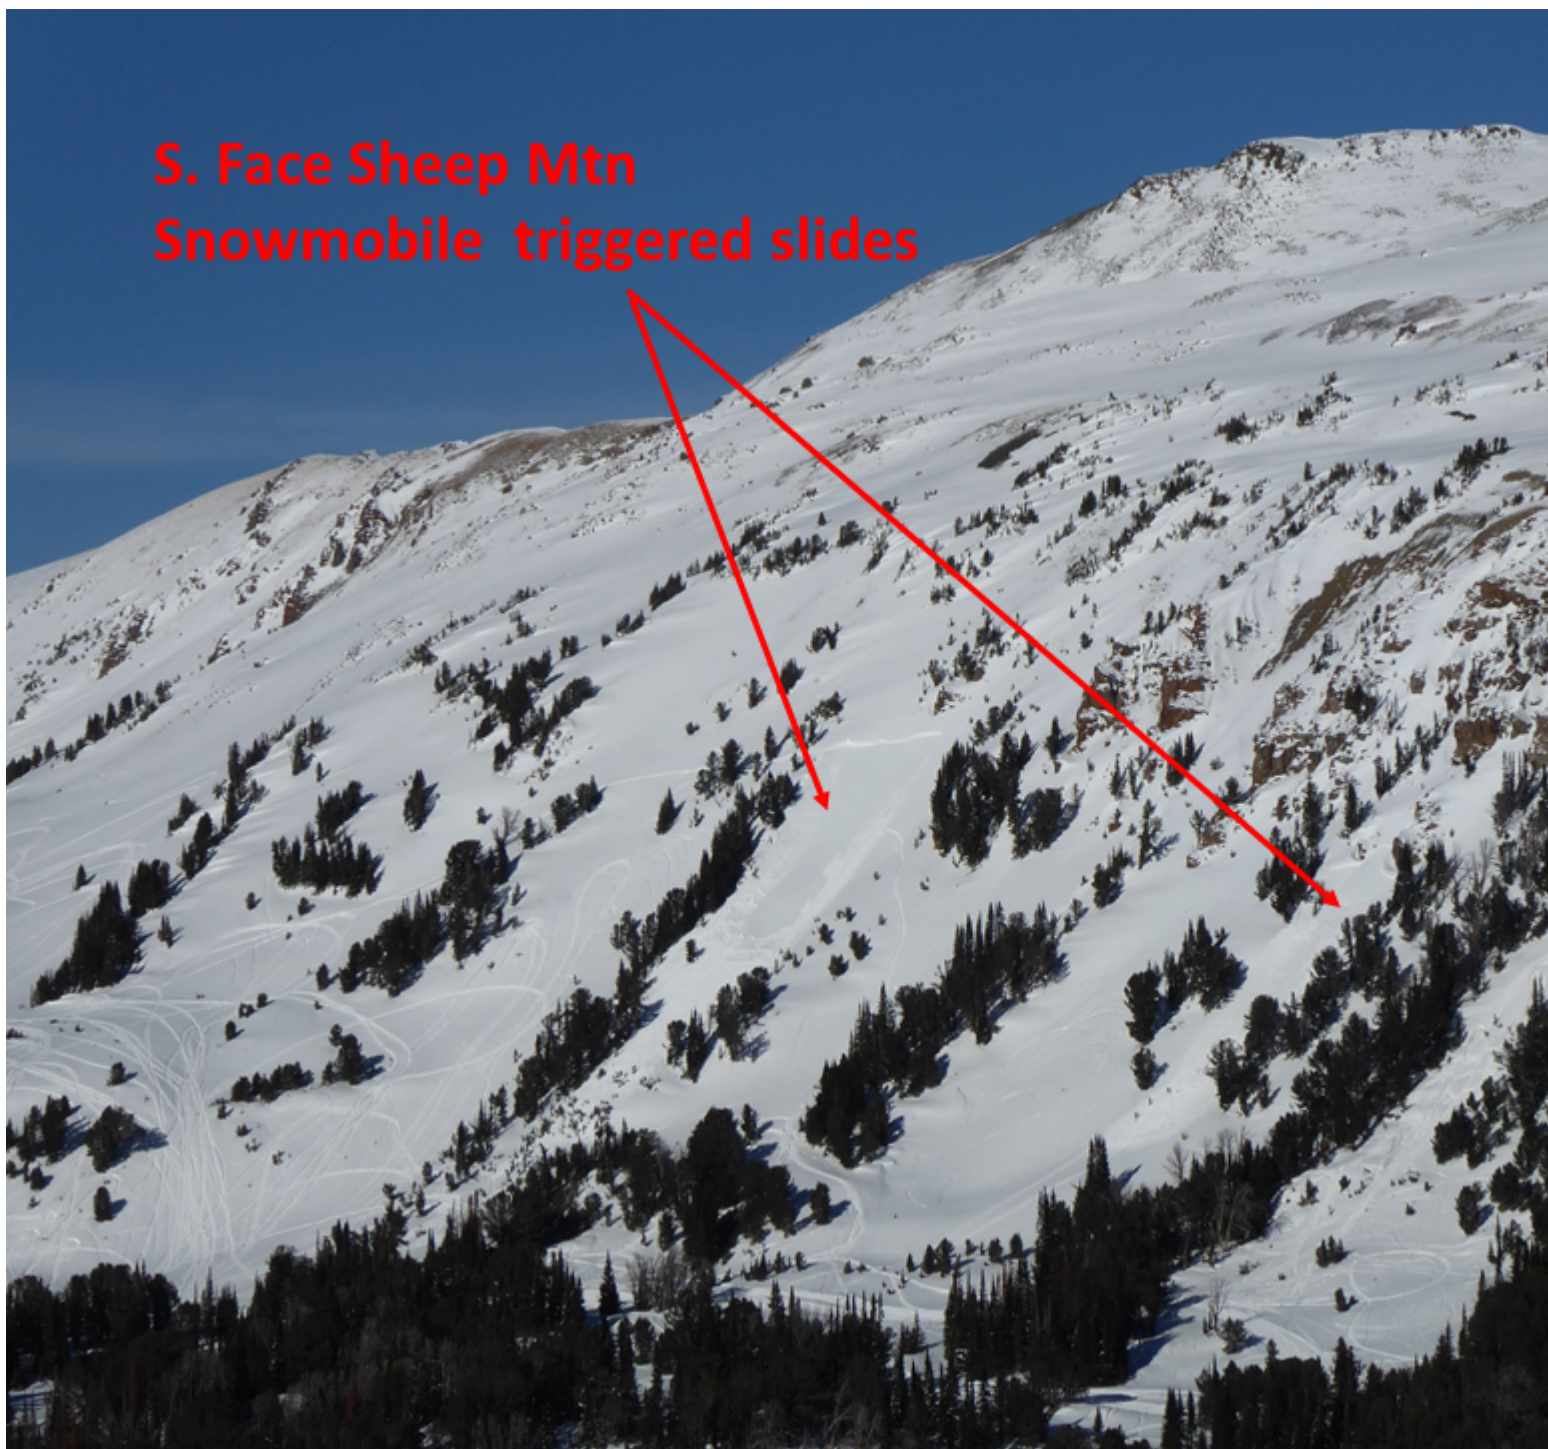

S. Face Sheep Mtn Snowmobile triggered slides

These 2 avalanches were triggered by snowmobilers on the south face of Sheep Mtn on 1/23. Photo: GNFAC

Advisory Region

Cooke City

Longitude

-109.93W

Latitude

45.07N

Avalanche Details: [Snowmobile triggered on Sheep Mtn, Cooke](#)

Forecast link: [GNFAC Avalanche Forecast for Thu Jan 28, 2021](#) [GNFAC Avalanche Forecast for Fri Jan 29,](#)

2021GNFAC Avalanche Forecast for Sat Jan 30, 2021
Cooke City, 2021-01-25