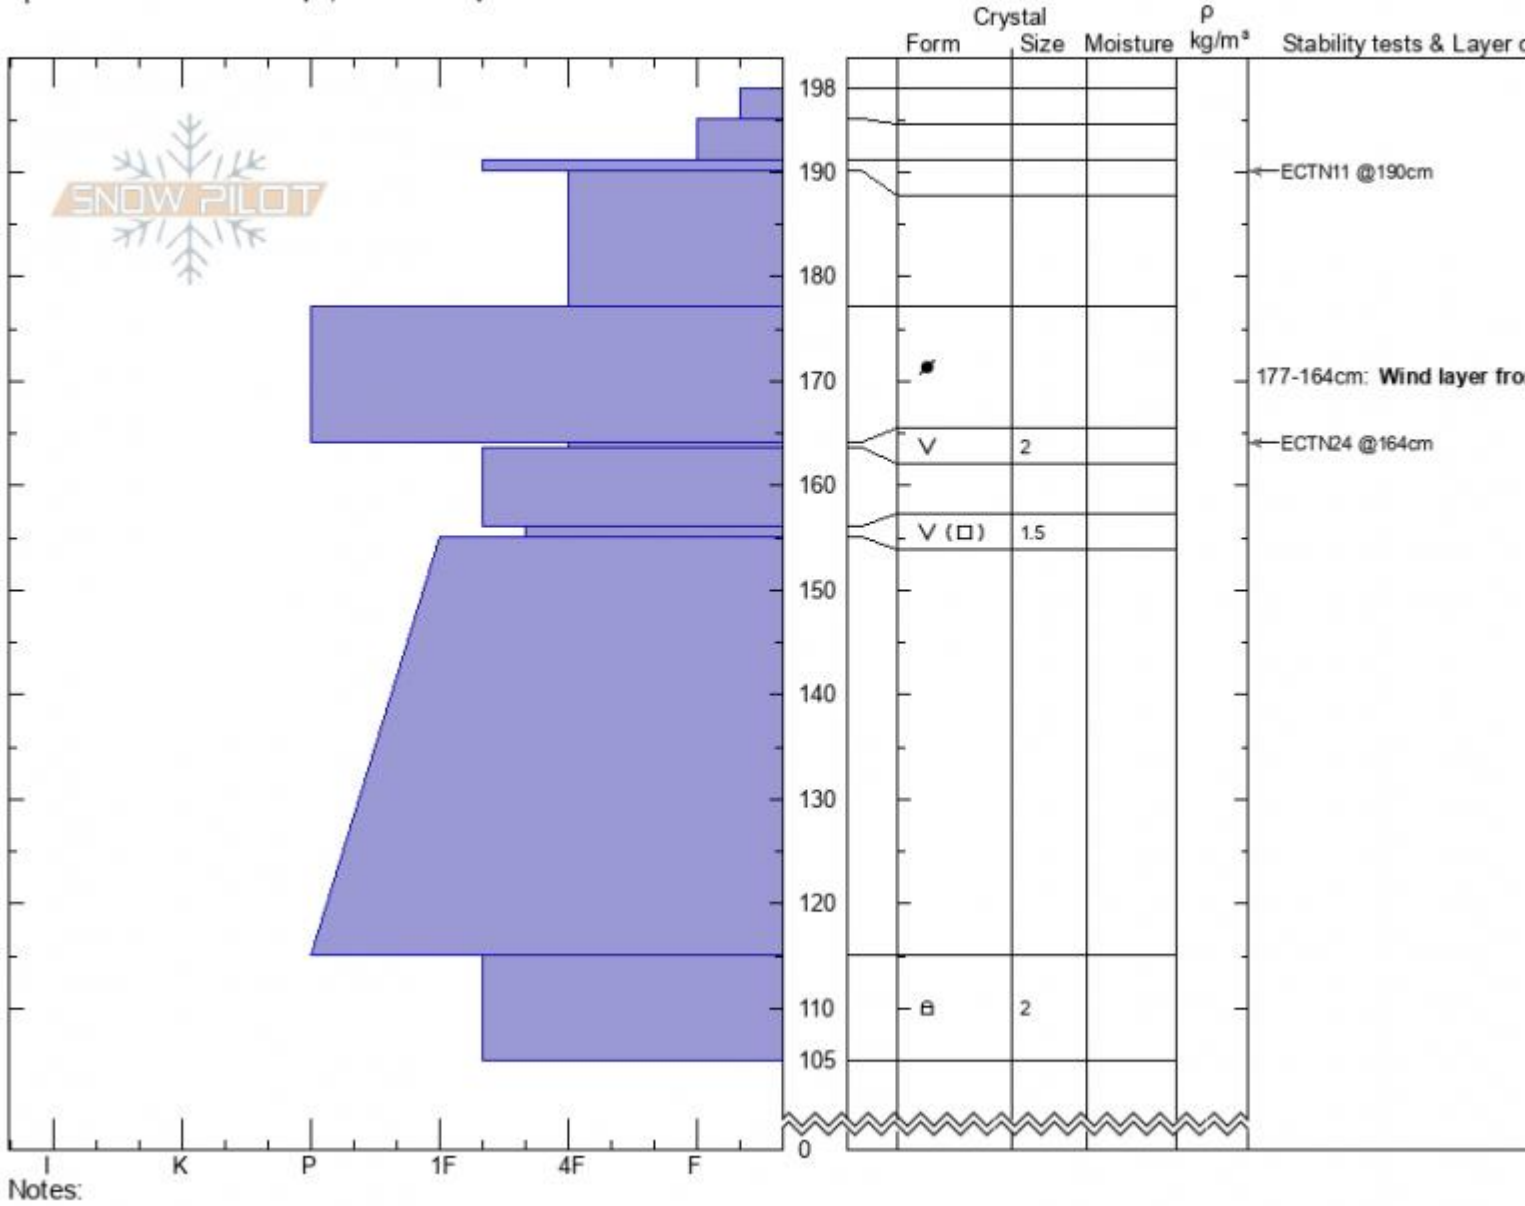

**Sheep Creek**  
**Beartooths**  
**MT**  
 Elevation: **9350 ft**  
 Aspect: **80°**  
 Specifics: **Ski tracks on slope; We skied slope**

**Beau Fredlund**  
**01/26/2021 - 11:30am**  
 Co-ord: **45.02477N, -109.97460E**  
 Slope Angle: **25°**  
 Wind Loading: **previous**

Stability:  
 Air Temperature:  
 Sky Cover: **SCT**  
 Precipitation:  
 Wind: **SW Light Breeze**

**HS: 198** Layer Notes:  
 177-164cm: **Wind layer from Ja**  
 164-163.5cm: **Problematic layer**

Advisory Region  
 Cooke City  
 Longitude  
 -109.98W  
 Latitude  
 45.03N  
 Cooke City, 2021-01-27