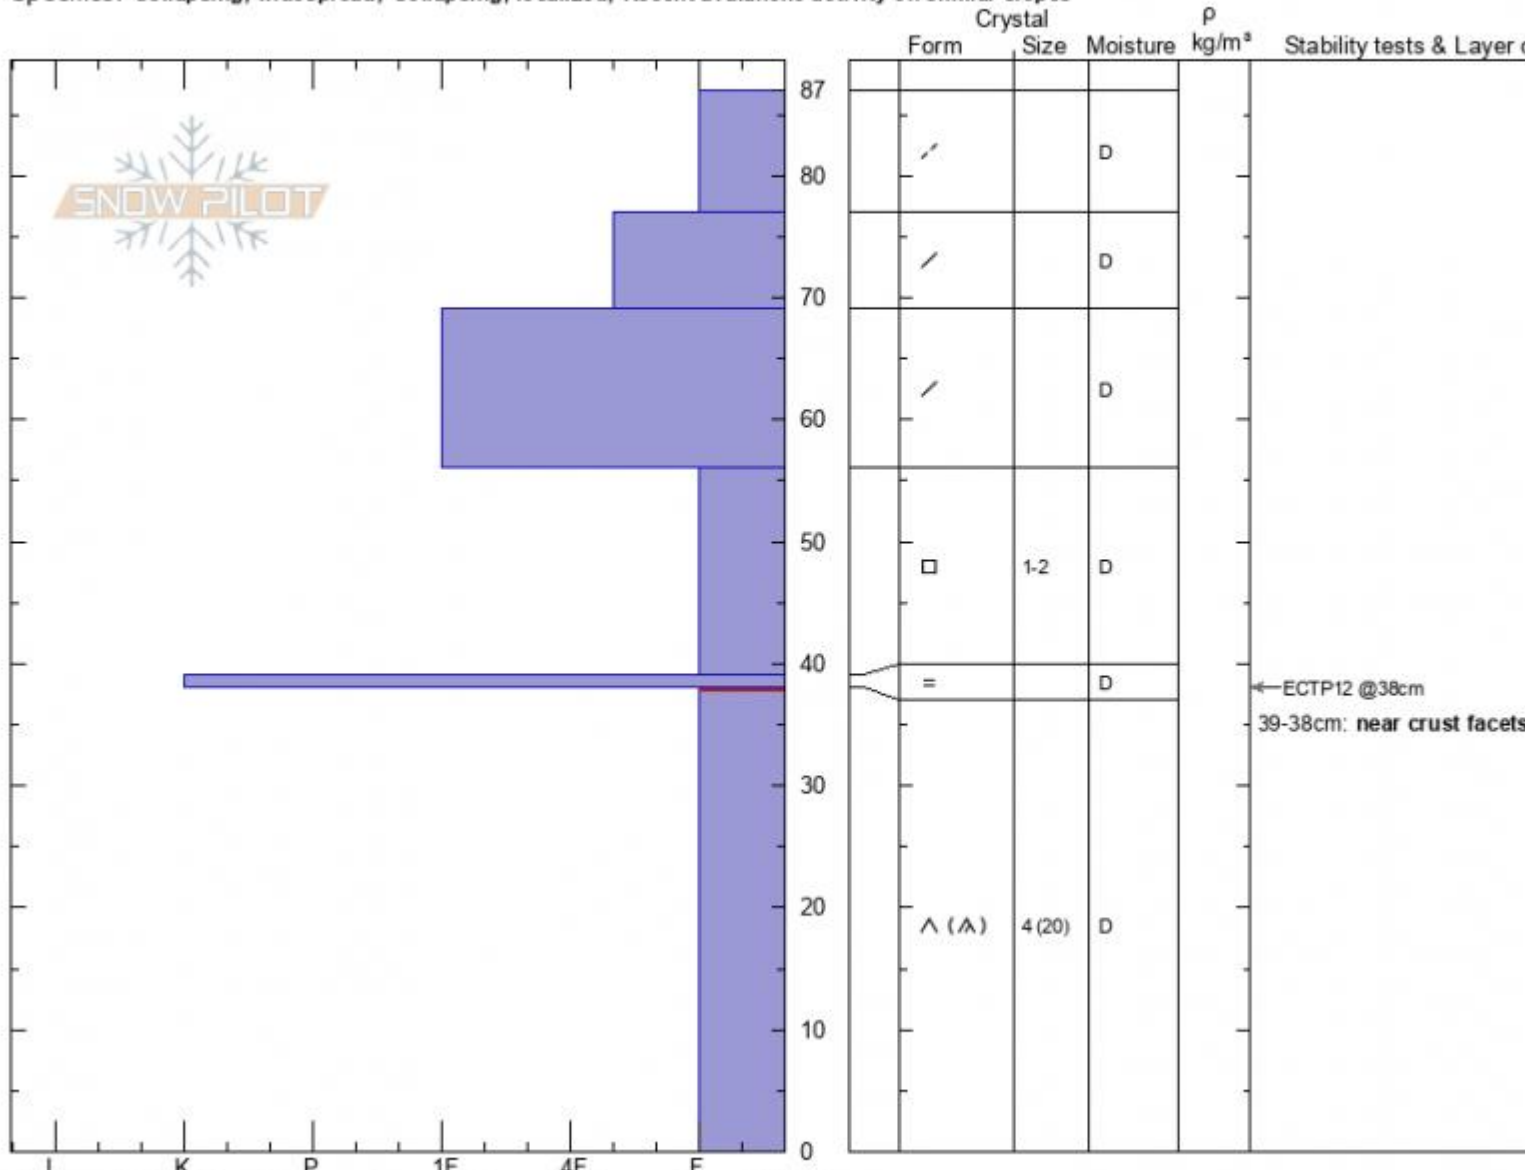

Earnest Miller Ridge
Madison Range-S
MT

Elevation: **9500 ft**
 Aspect: **E**

Specifics: **Collapsing, widespread; Collapsing, localized; Recent avalanche activity on similar slopes**

Zach Keskinen
02/01/2021 - 1:30pm

Co-ord:
 Slope Angle: **31°**
 Wind Loading: **previous**

Stability: **poor**
 Air Temperature: **1°C**
 Sky Cover: **SCT**
 Precipitation: **NO**
 Wind: **SW Light Breeze**

HS: **87** Layer Notes:
 PF: **75** 39-38cm: **near crust facets dev**
 38-0cm: **Problematic layer**

Notes: with Dave Zinn. At crown of remote triggered avalanche from 1/30/2021.

Advisory Region
 Southern Madison
 Longitude
 -111.13W
 Latitude
 44.96N
 Southern Madison, 2021-02-01