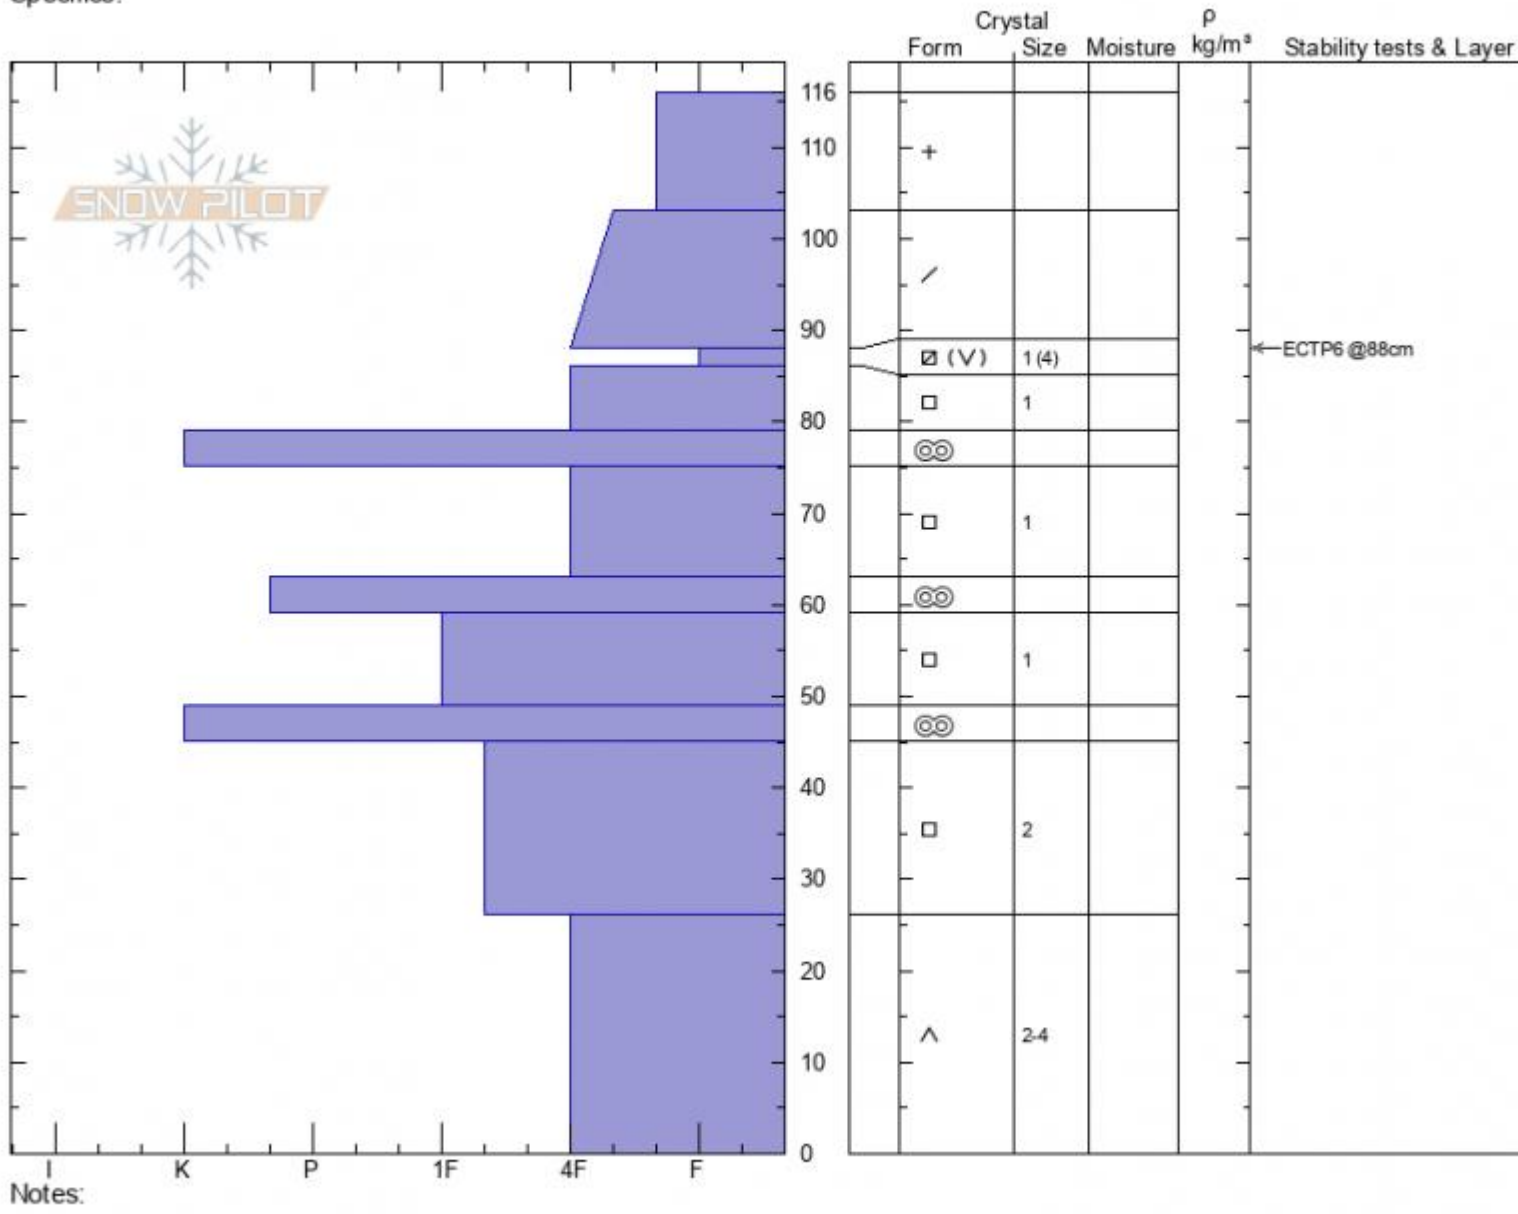

Beehive S. of Tylers
Madison Range-N
MT
 Elevation: **9028 ft**
 Aspect: **235°**
 Specifics:

Dave Zinn
02/04/2021 - 11:20am
 Co-ord: **45.32156N, -111.38154W**
 Slope Angle: **24°**
 Wind Loading: **previous**

Stability: **good**
 Air Temperature: **-11°C**
 Sky Cover: **BKN**
 Precipitation: **S-1**
 Wind: **NW Moderate**

HS: **116** Layer Notes:
 PF: **100** 88-86cm: **Problematic layer**

Advisory Region
 Northern Madison
 Longitude
 -111.38W
 Latitude
 45.32N
 Northern Madison, 2021-02-04