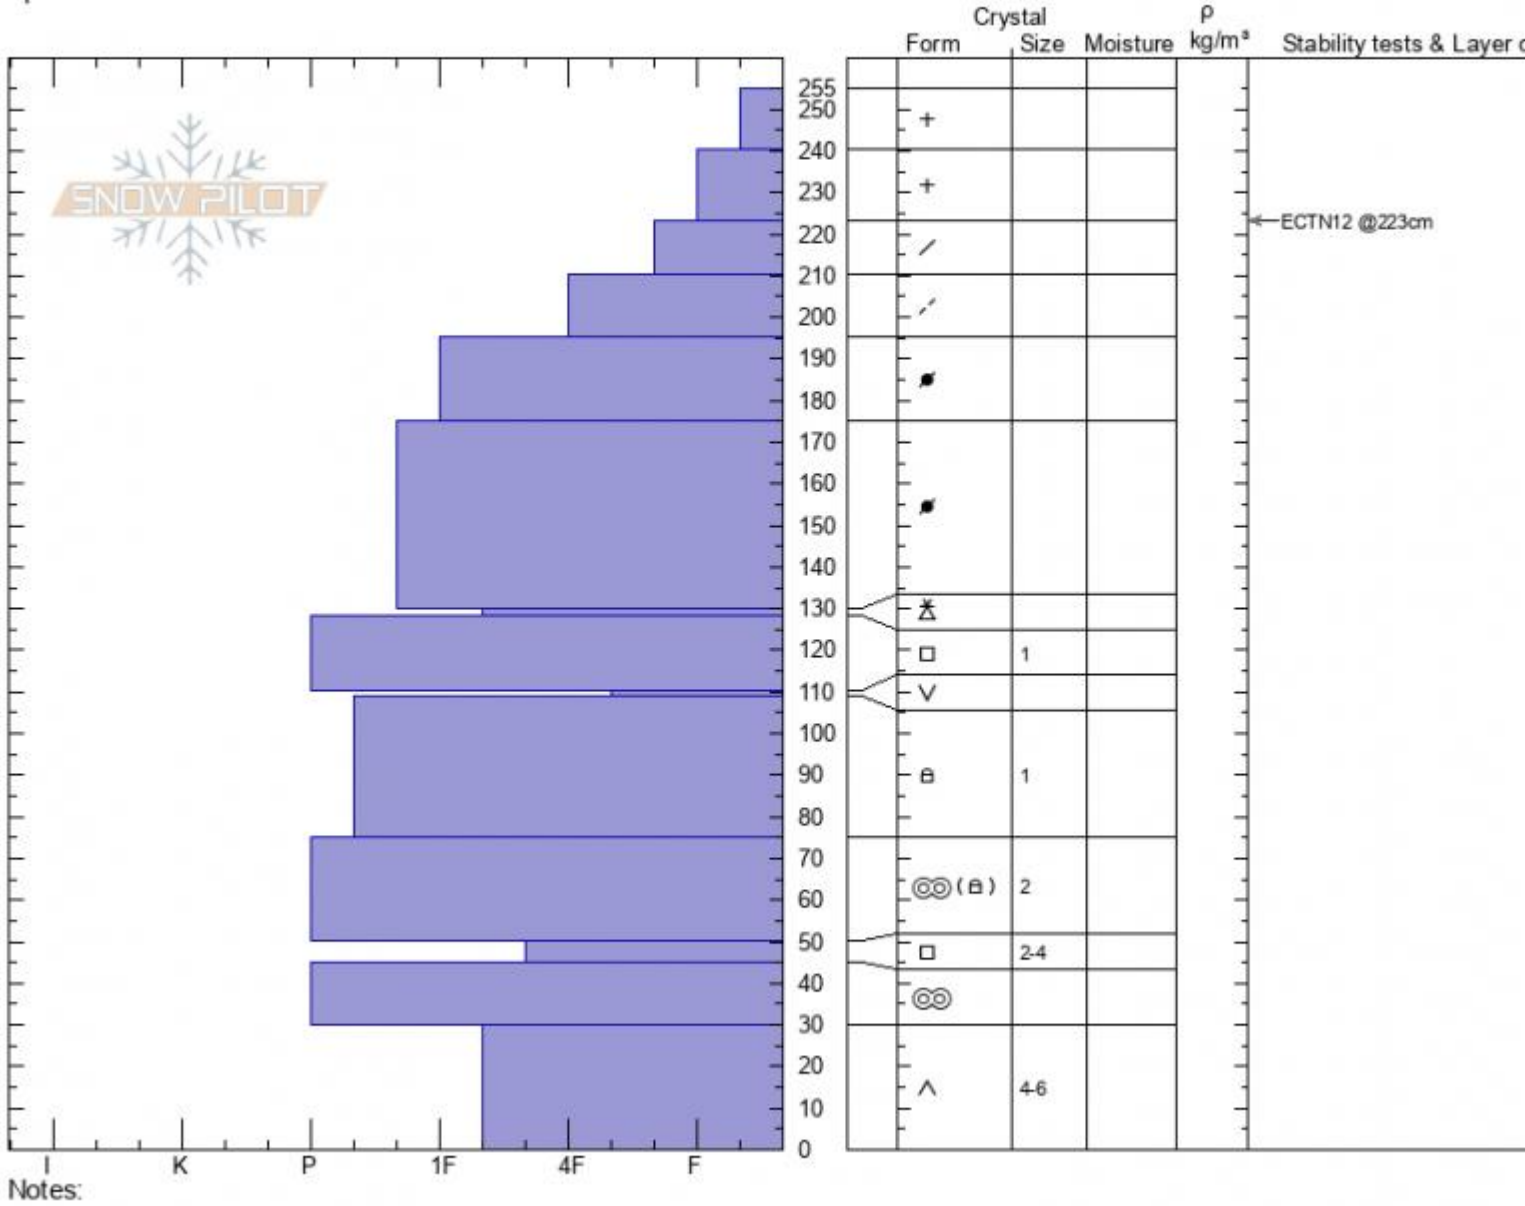

**Second YellowMule**  
**Madison Range-N**  
**MT**  
 Elevation: **9350 ft**  
 Aspect: **40°**  
 Specifics:

**Alex Marienthal**  
**02/19/2021 - 1:30pm**  
 Co-ord: **45.17753N, -111.40141W**  
 Slope Angle: **28°**  
 Wind Loading: **previous**

Stability: **poor**  
 Air Temperature:  
 Sky Cover:  
 Precipitation: **S-1**  
 Wind: **SW Light Breeze**

HS: **255** Layer Notes:  
 50-45cm: **Problematic layer**

Advisory Region  
 Northern Madison  
 Longitude  
 -111.38W  
 Latitude  
 45.17N  
 Northern Madison, 2021-02-21