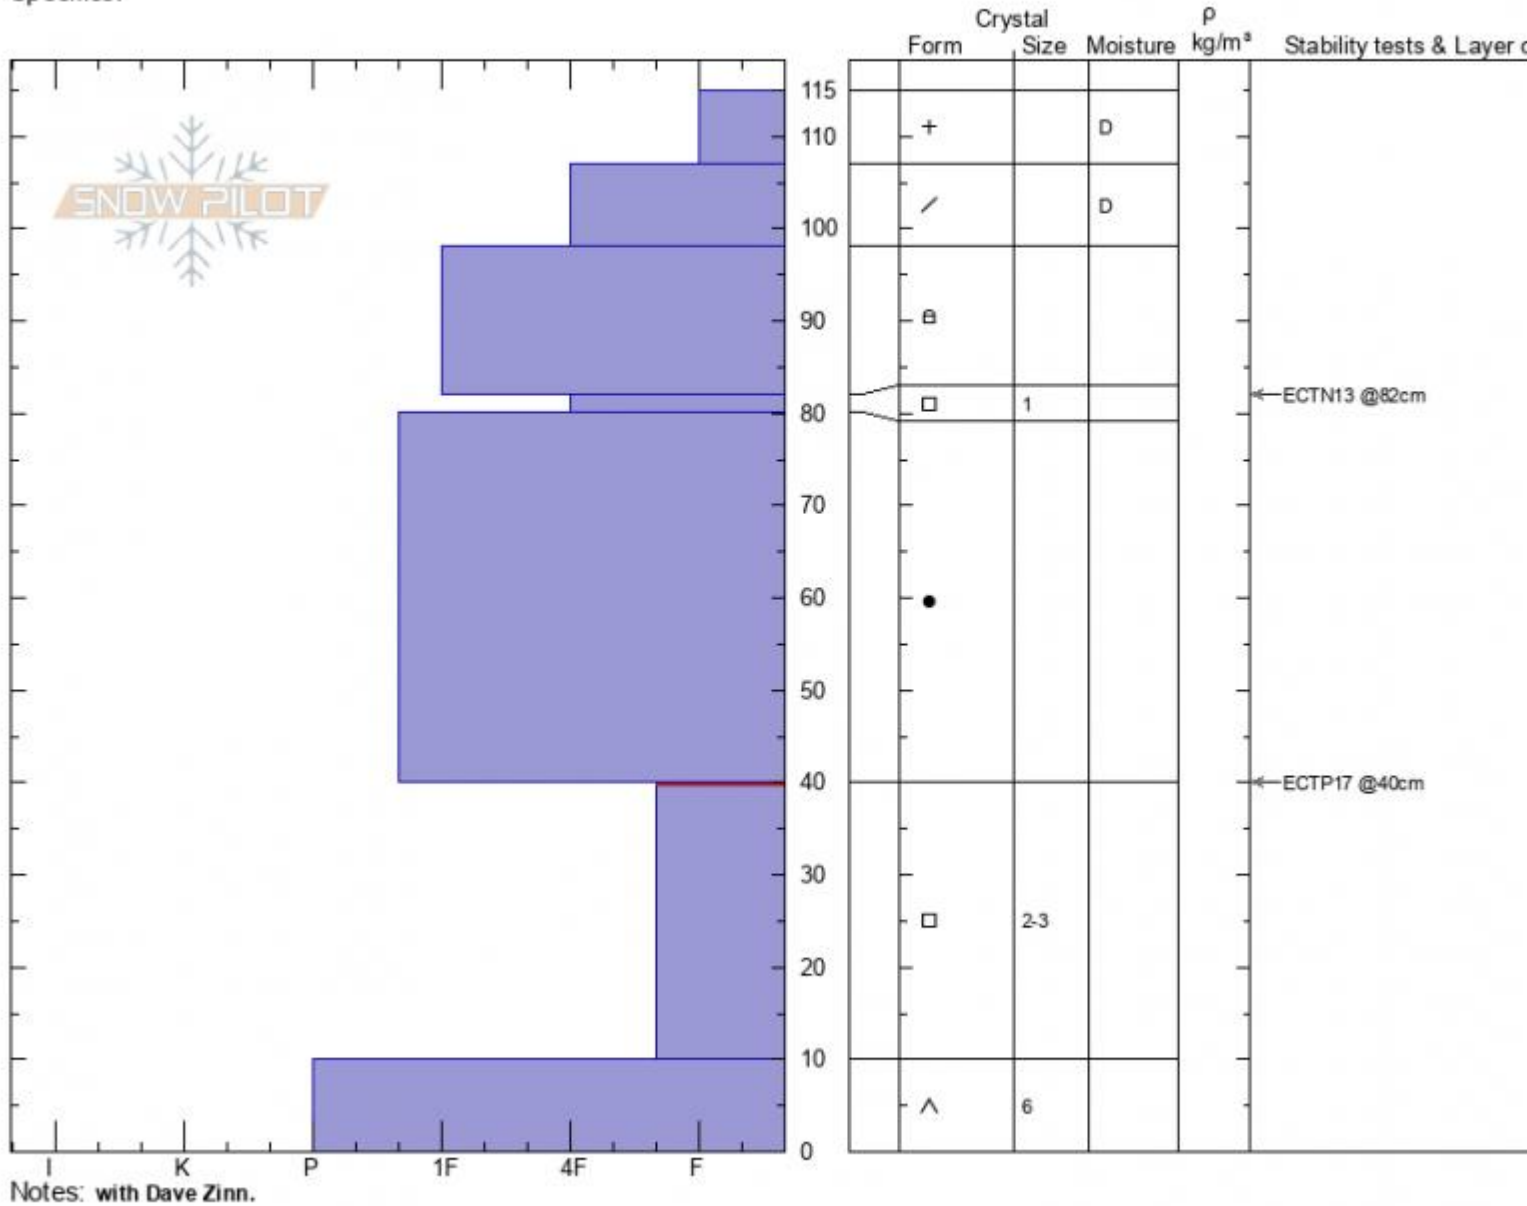

Sunlight Basin  
 Gallatin Range-S  
 MT  
 Elevation: 9446 ft  
 Aspect: E  
 Specifics:

Zach Keskinen  
 02/28/2021 - 11:27am  
 Co-ord: 44.97525N, -111.31390W  
 Slope Angle: 26°  
 Wind Loading: previous

Stability: fair  
 Air Temperature: -7°C  
 Sky Cover: BKN  
 Precipitation: NO  
 Wind: S Light Breeze

HS: 115 Layer Notes:  
 PF: 25 40-10cm: Problematic layer

Advisory Region  
 Southern Madison  
 Longitude  
 -111.27W  
 Latitude  
 45.06N  
 Southern Madison, 2021-02-28