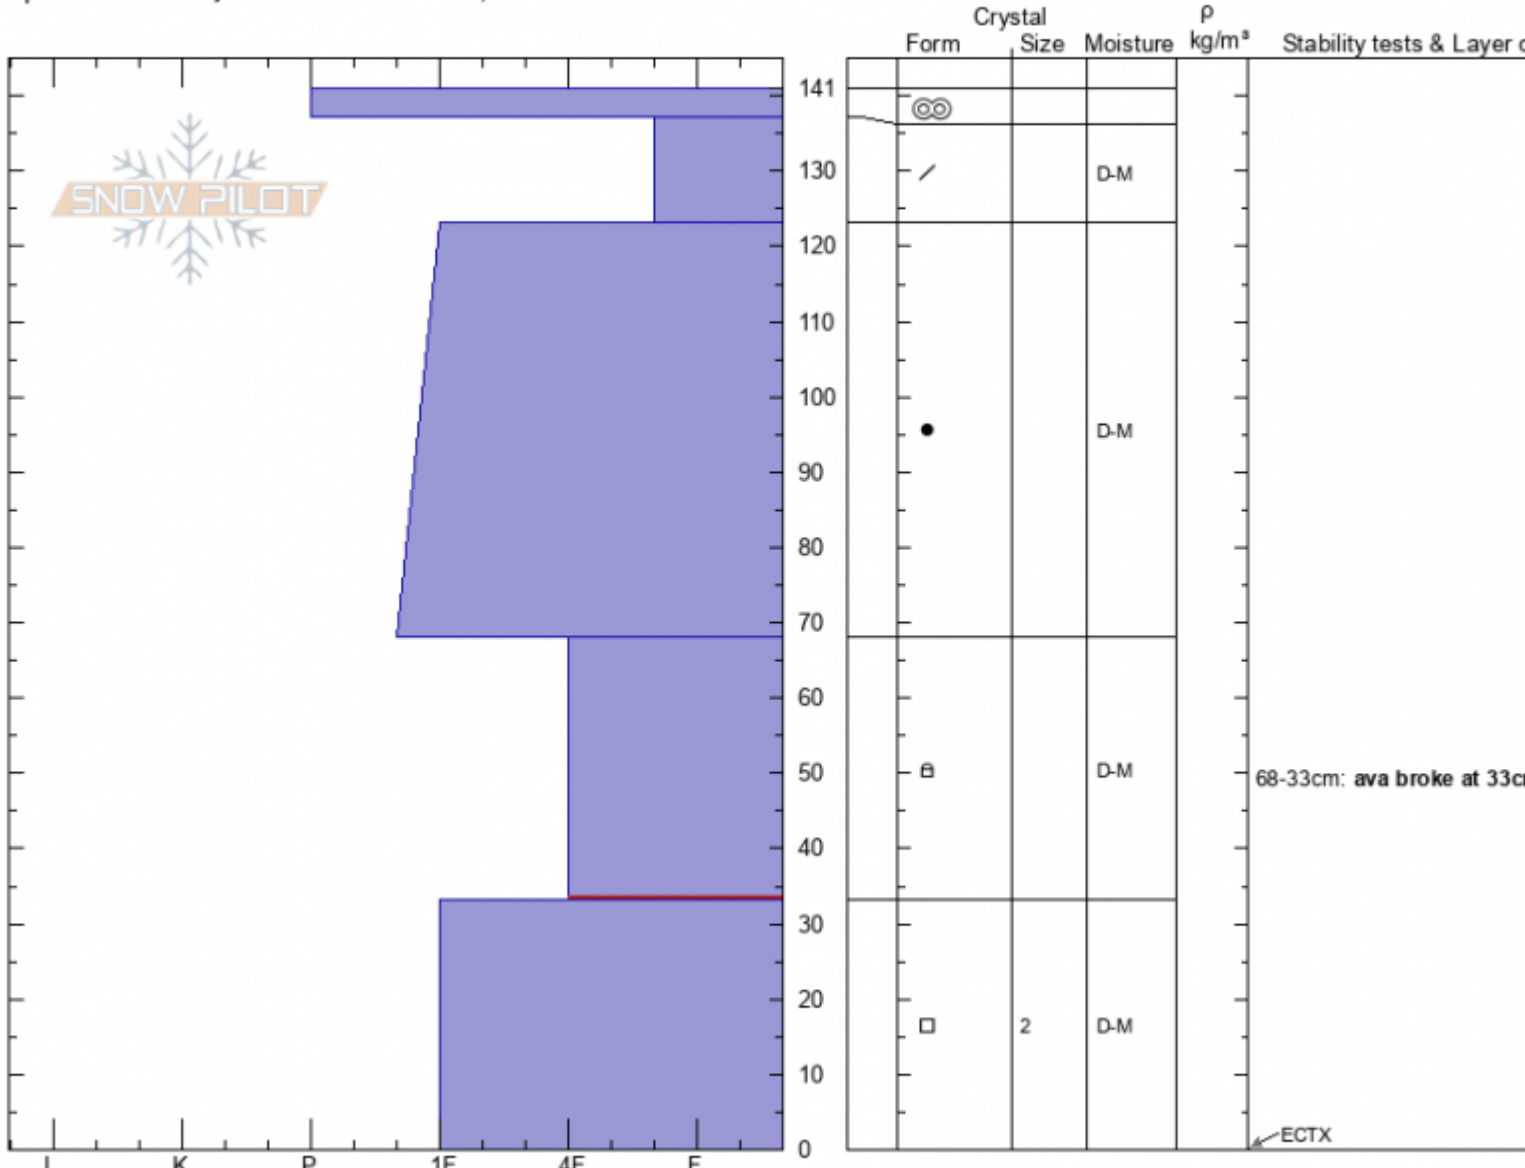

3rd Yellow Mule
 Madison Range-N
 MT
 Elevation: 9234 ft
 Aspect: 150°
 Specifics: Pit is adjacent to avalanche: flank;

Doug Chabot-Admin
 03/02/2021 - 10:00am
 Co-ord: 45.19318N, -111.44351W
 Slope Angle: 35°
 Wind Loading: previous

Stability:
 Air Temperature:
 Sky Cover: CLR
 Precipitation: NO
 Wind:

HS: 141 Layer Notes:
 68-33cm: ava broke at 33cm
 68-33cm: Problematic layer

Notes: This avalanche was sympathetically triggered from a skier triggered slide 200' away. Surprised the snow was getting moist.

Advisory Region
 Northern Madison
 Longitude
 -111.38W
 Latitude
 45.17N

Avalanche Details: [Third Yellow Mule / Skier triggered slide + sympathetic](#)
 Northern Madison, 2021-03-02