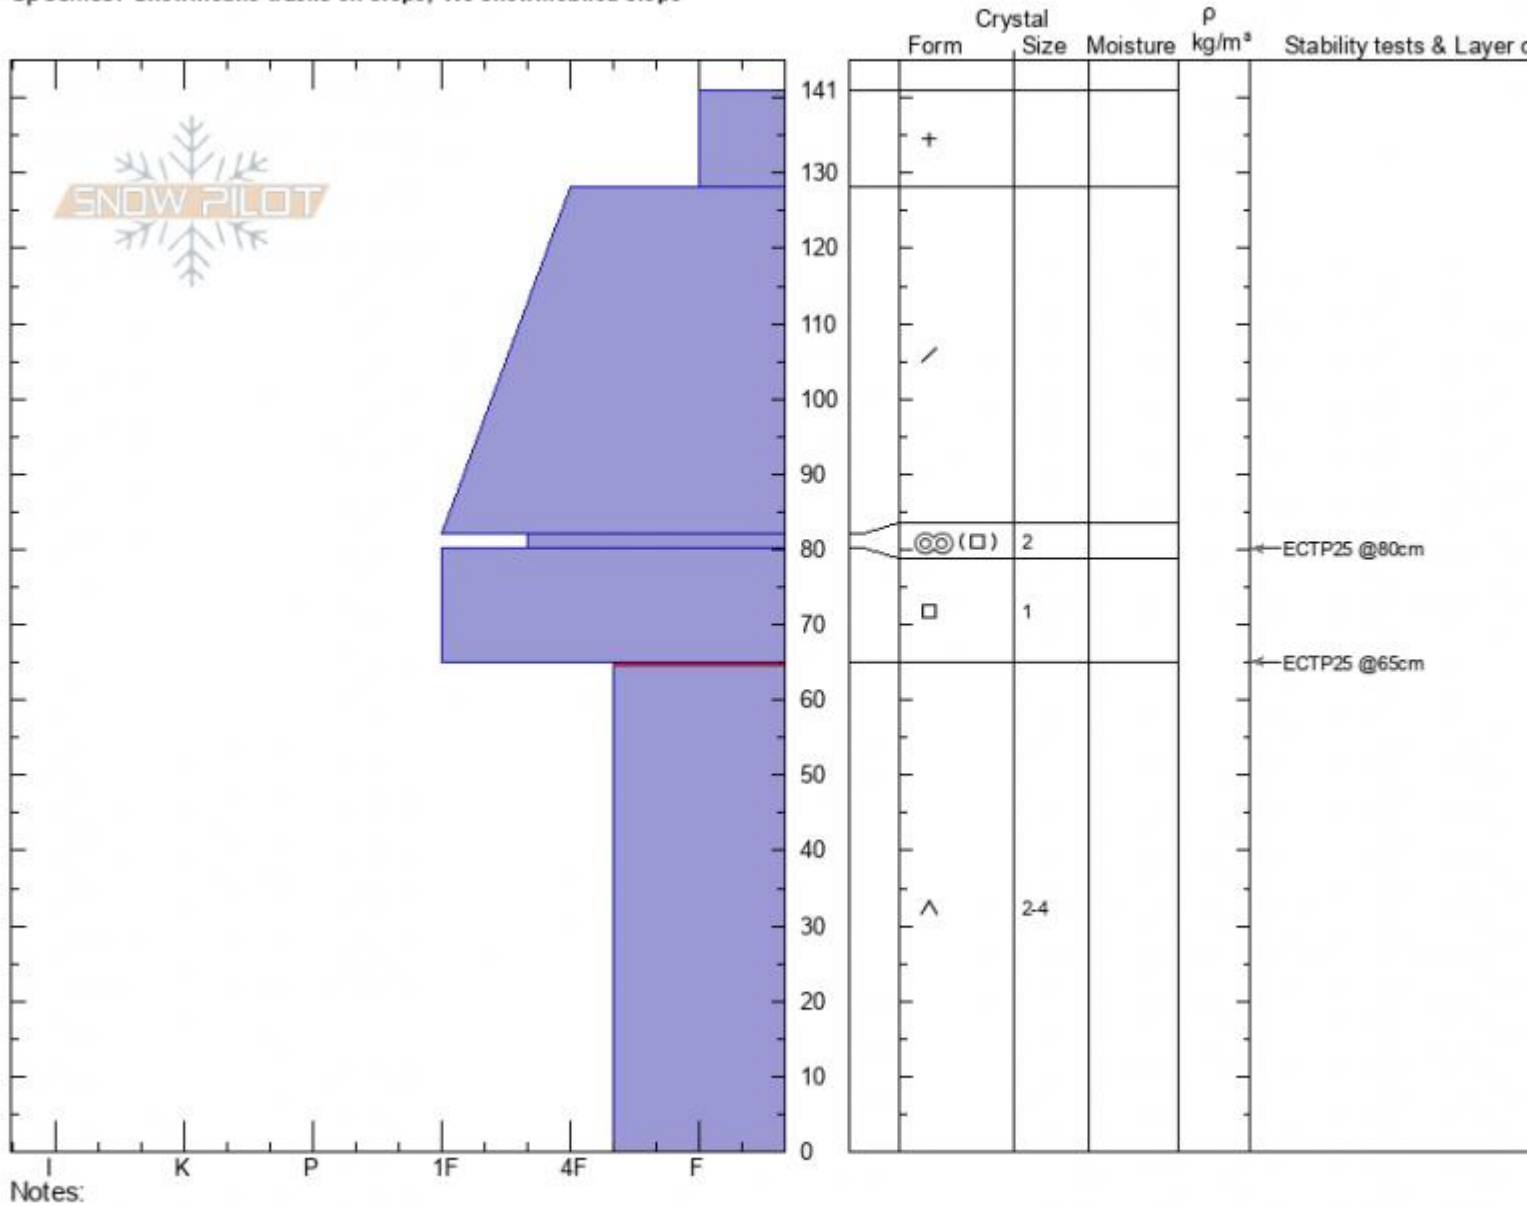

Kirkwood Ridge  
 Madison Range-S  
 MT  
 Elevation: 8350 ft  
 Aspect: 240°  
 Specifics: Snowmobile tracks on slope; We snowmobiled slope

Dave Zinn  
 03/01/2021 - 2:15am  
 Co-ord: 44.86144N, -111.23657W  
 Slope Angle: 22°  
 Wind Loading: no

Stability: fair  
 Air Temperature:  
 Sky Cover: CLR  
 Precipitation: NO  
 Wind: SW Calm

HS: 141 Layer Notes:  
 65-0cm: Problematic layer

Advisory Region  
 Southern Madison  
 Longitude  
 -111.24W  
 Latitude  
 44.87N  
 Southern Madison, 2021-03-04