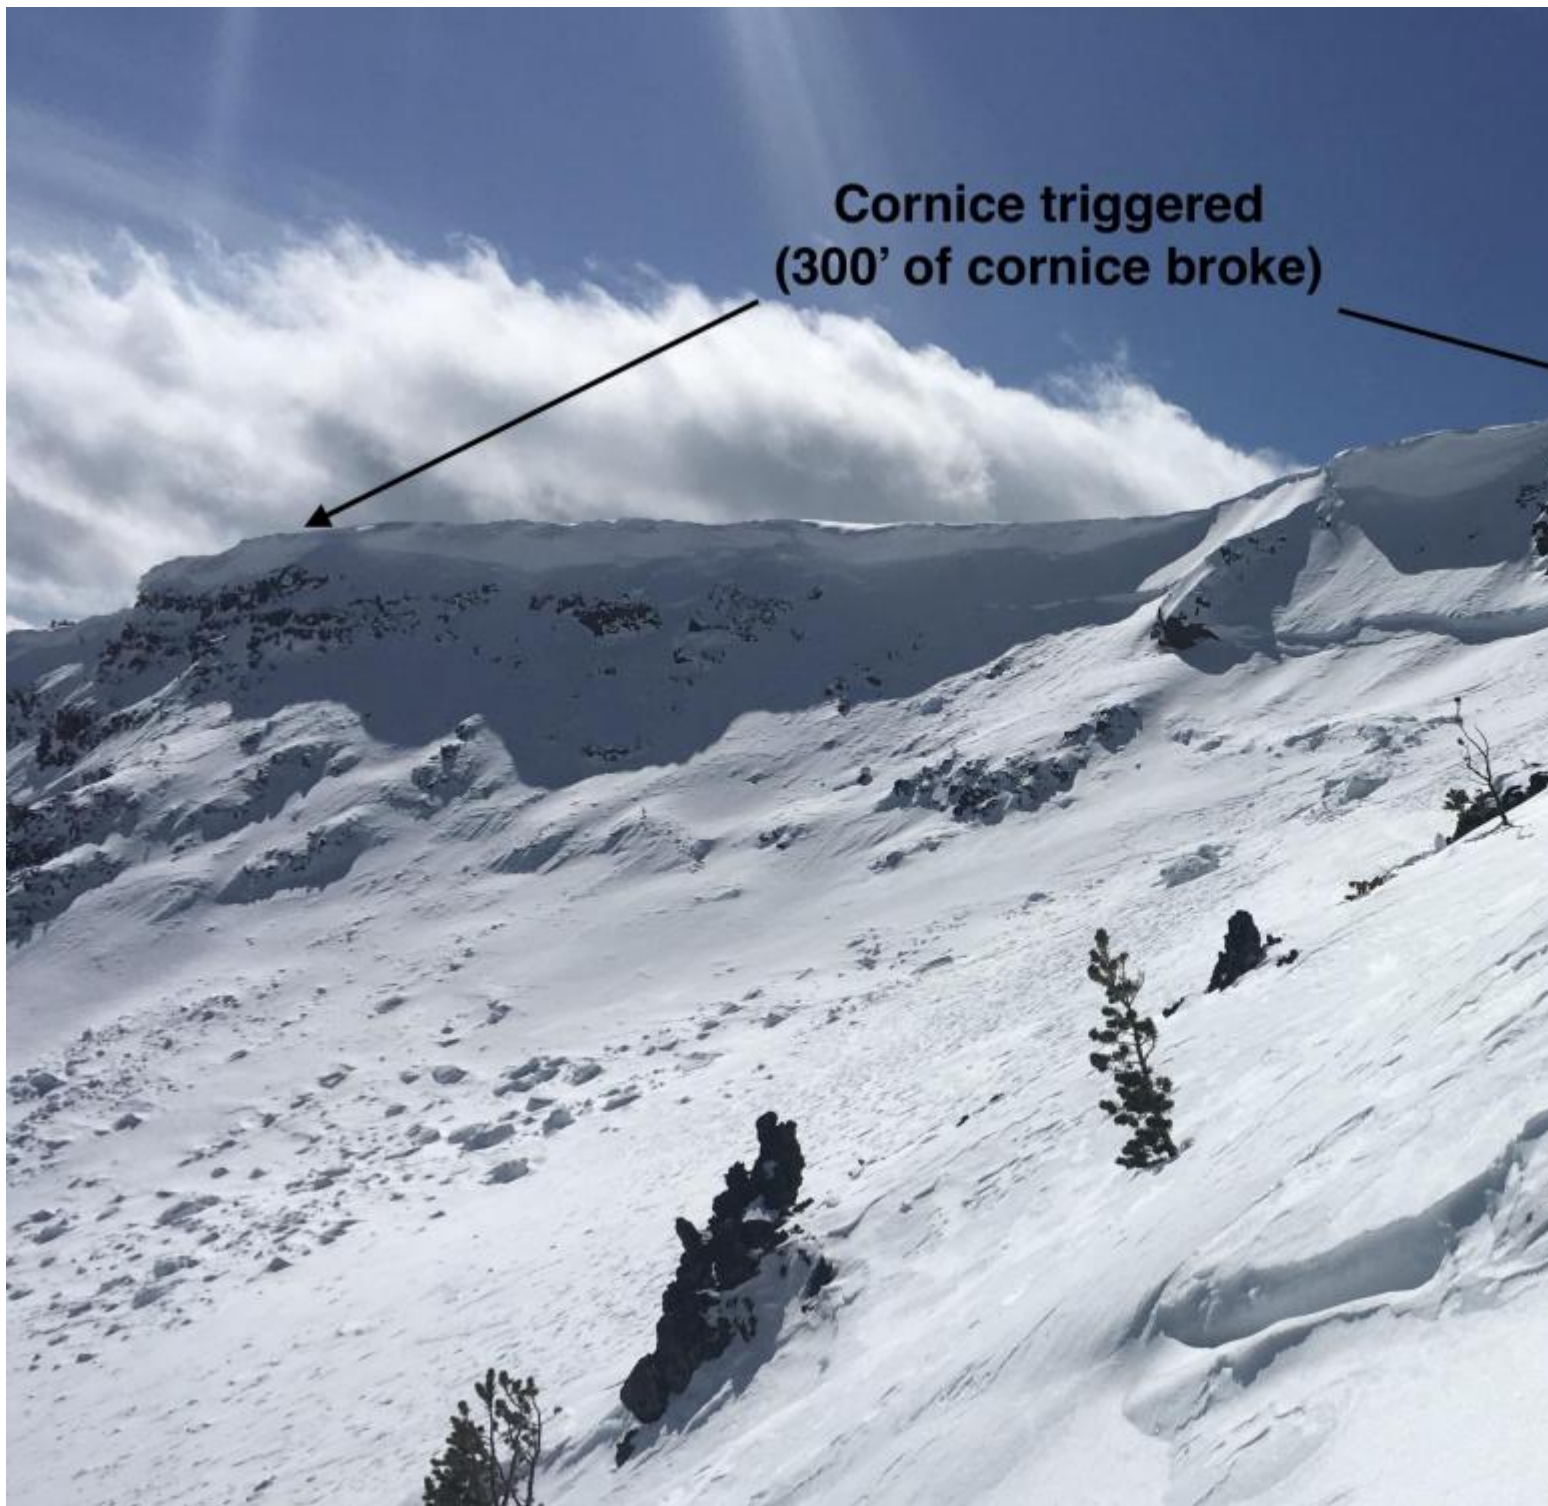

**Cornice triggered
(300' of cornice broke)**

Crown of deep slab avalanche on Arden Peak at the back of Maid of the Mist basin in Hyalite. Probably broke between Feb 22 and Feb 28, 2021 Photo: GNFAC

Advisory Region
Northern Gallatin
Longitude
-110.97W
Latitude

45.42N

Avalanche Details: [Two large deep slabs near Maid of the Mist](#)

Forecast link: [GNFAC Avalanche Forecast for Mon Mar 8, 2021](#)[GNFAC Avalanche Forecast for Tue Mar 9, 2021](#)

Northern Gallatin, 2021-03-07