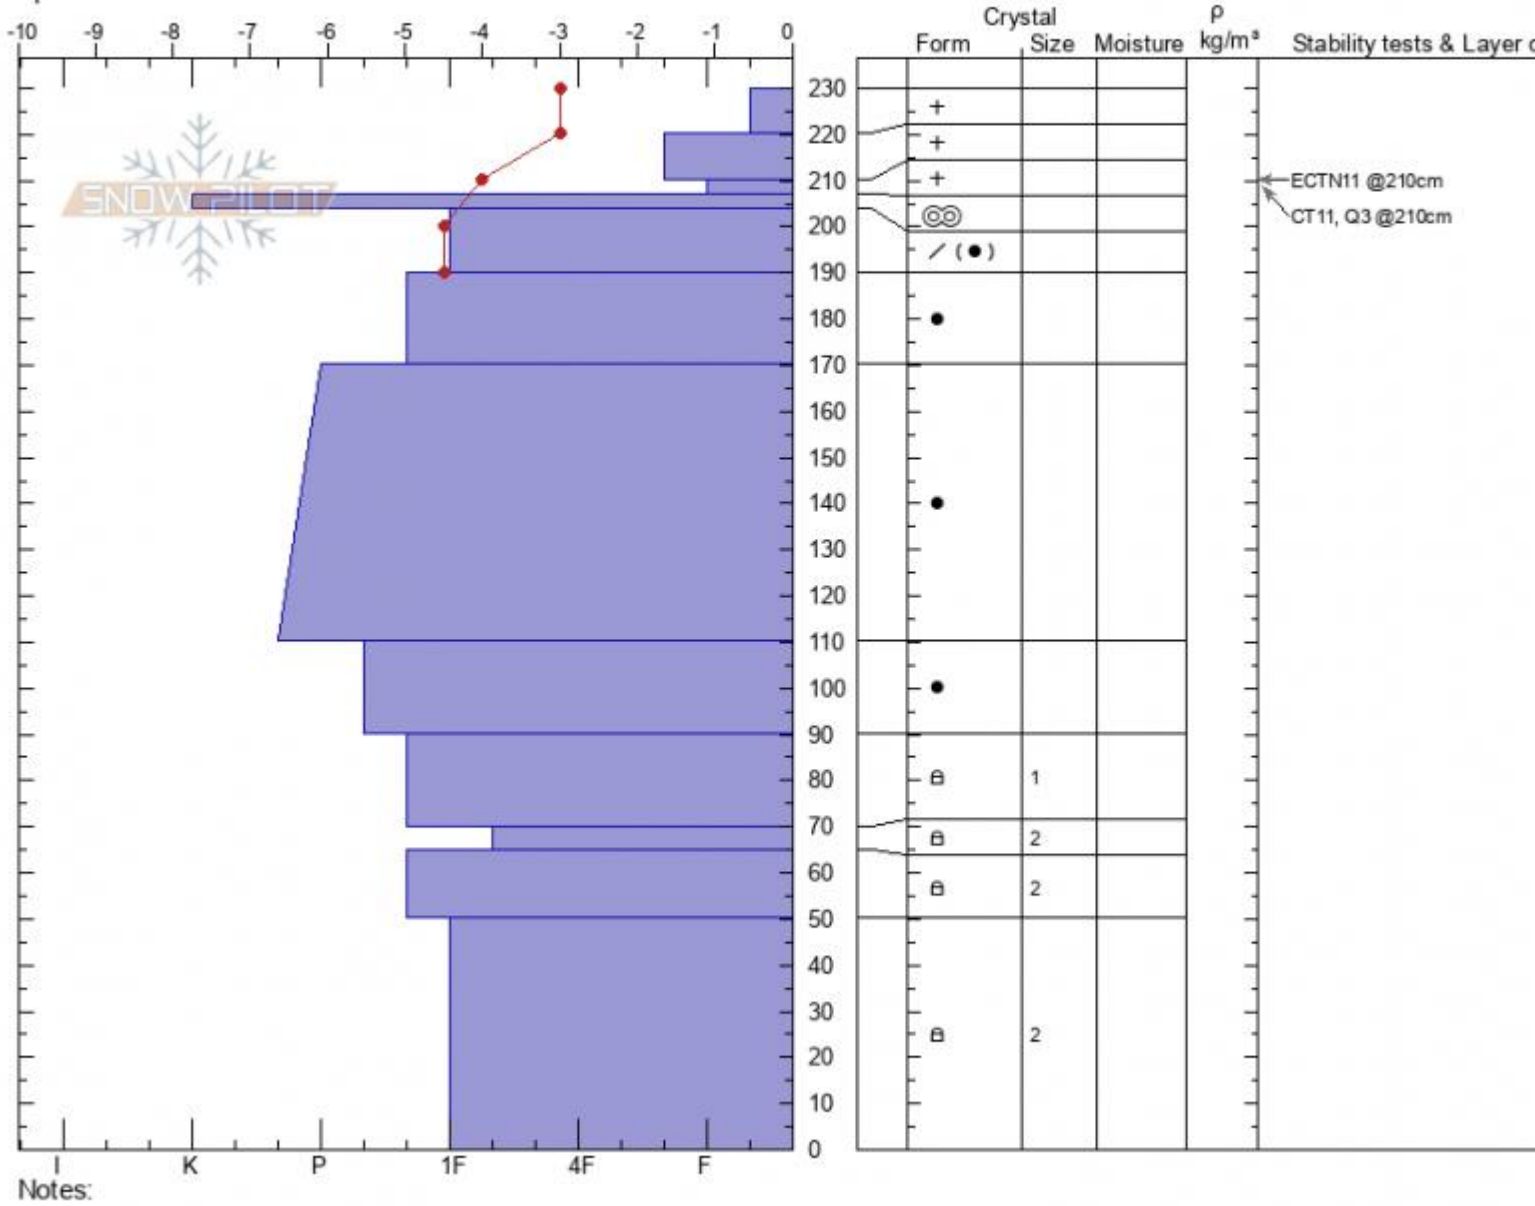

Mt Abundance Shoulder Alex Marienthal
Cooke City 03/11/2021 - 1:00pm
MT Co-ord: 45.06337N, -110.01126W
 Elevation: 9150 ft Slope Angle: 31°
 Aspect: 100° Wind Loading: previous
 Specifics:

Stability: **good**
 Air Temperature:
 Sky Cover: **CLR**
 Precipitation: **NO**
 Wind: **Calm**

HS: 230 Layer Notes:
 210-207cm: **Problematic layer**

Advisory Region
 Cooke City
 Longitude
 -110.02W
 Latitude
 45.08N
 Cooke City, 2021-03-11