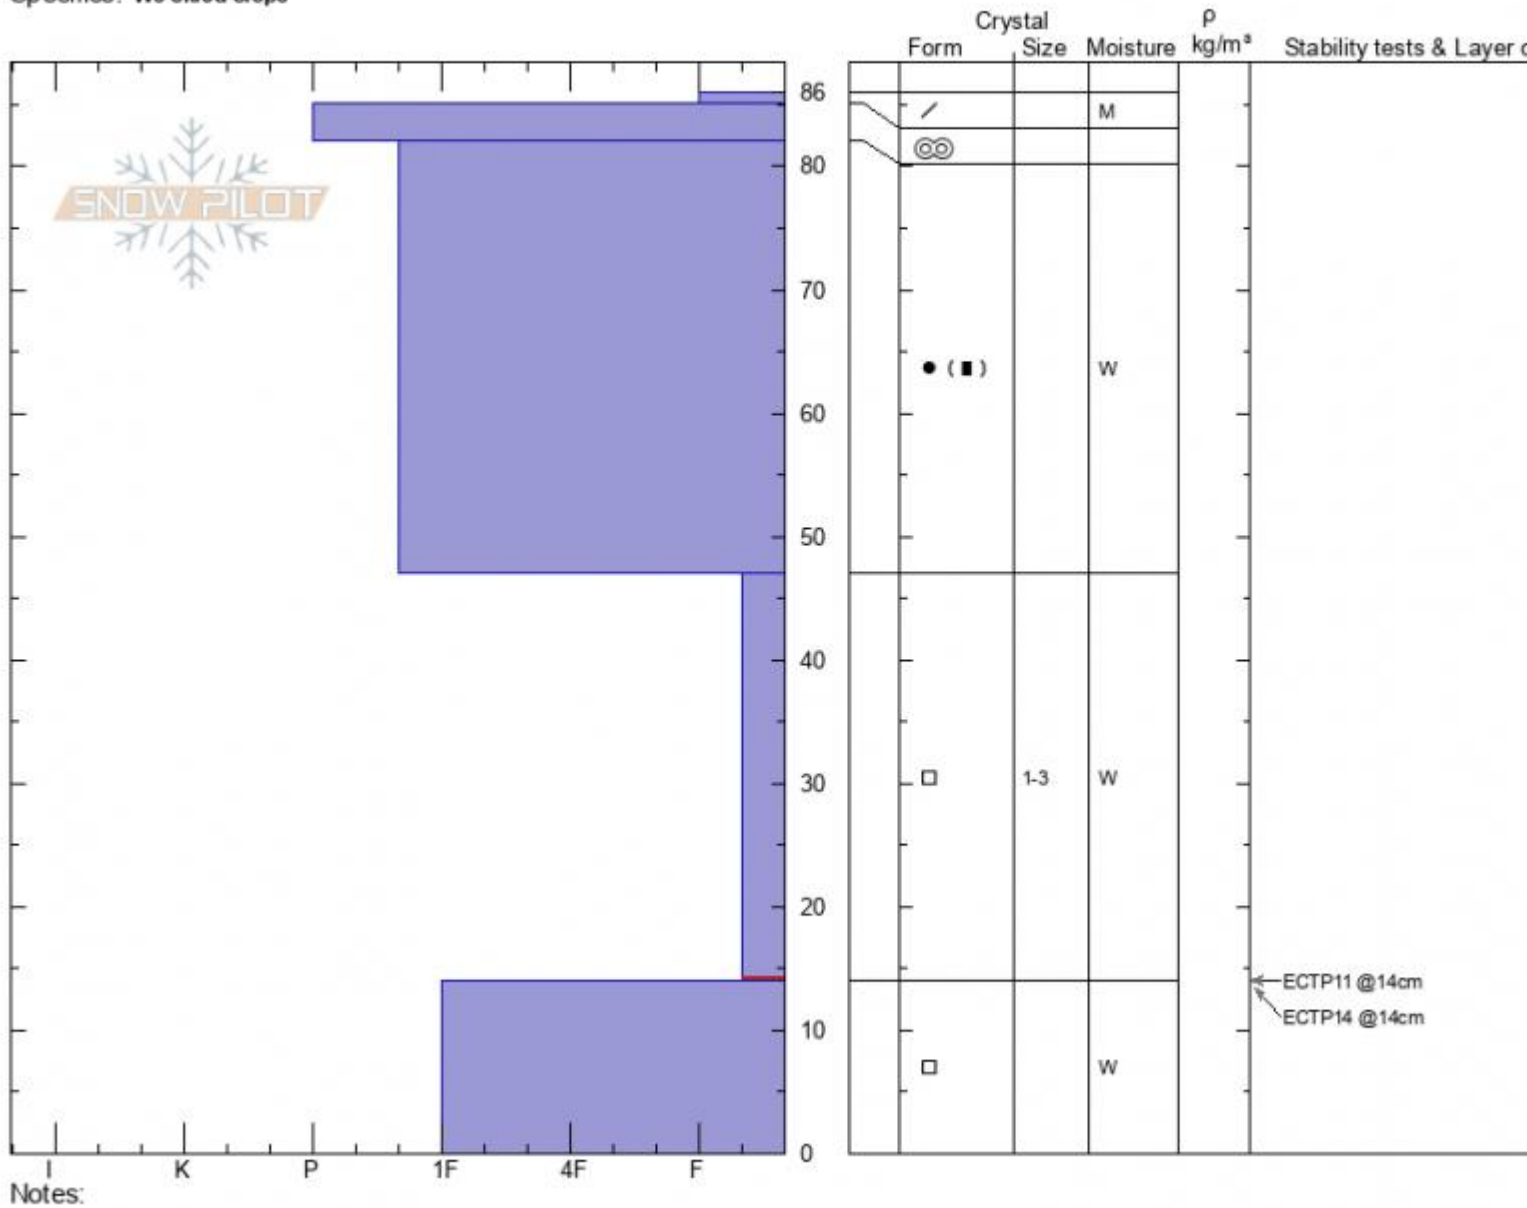

Specimen Creek
 Gallatin Range-S
 MT
 Elevation: 8500 ft
 Aspect: 170°
 Specifics: We skied slope

Ian Hoyer
 03/11/2021 - 12:00pm
 Co-ord: 45.03999N, -111.06253W
 Slope Angle: 27°
 Wind Loading: no

Stability: **good**
 Air Temperature:
 Sky Cover: **CLR**
 Precipitation: **NO**
 Wind: **S Light Breeze**

HS: **86** Layer Notes:
 47-14cm: **Problematic layer**

Advisory Region
 Southern Madison
 Longitude
 -111.05W
 Latitude
 45.03N
 Southern Madison, 2021-03-13