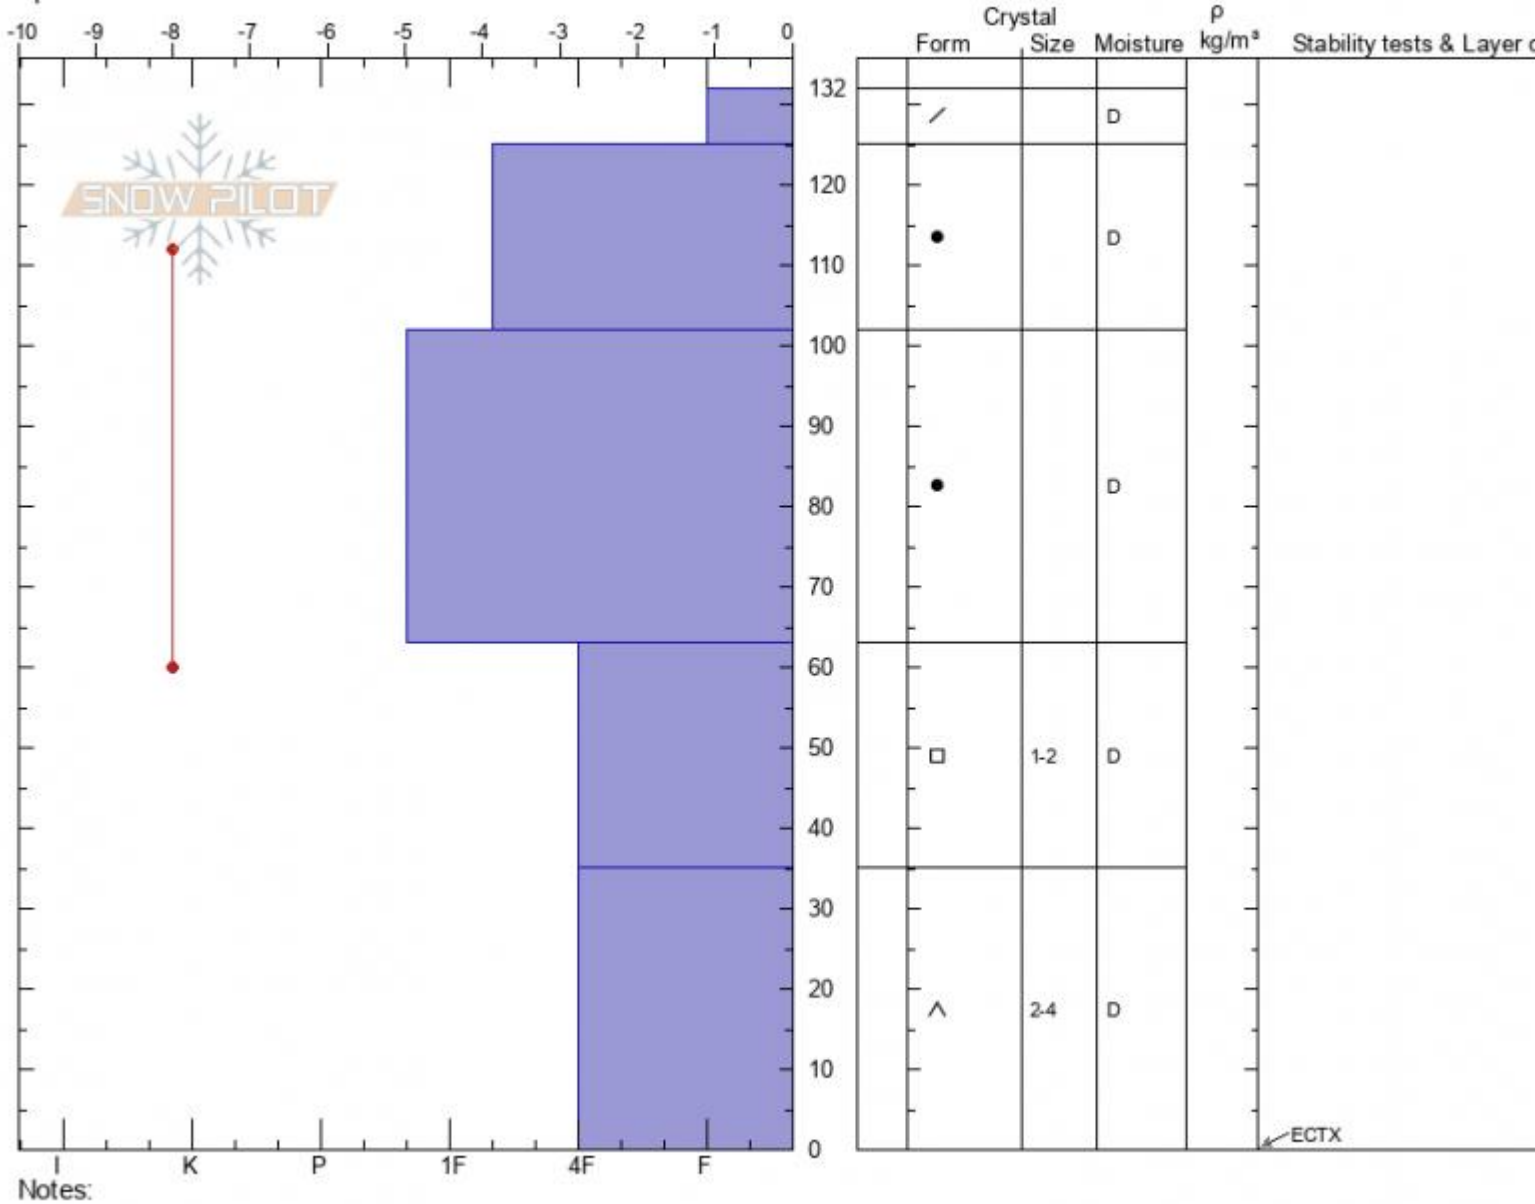

Sunlight Basin  
 Madison Range-S  
 MT  
 Elevation: 9500 ft  
 Aspect: 110°  
 Specifics:

Ian Hoyer  
 03/13/2021 - 11:00pm  
 Co-ord: 44.97522N, -111.31391W  
 Slope Angle: 16°  
 Wind Loading: previous

Stability: good  
 Air Temperature:  
 Sky Cover: CLR  
 Precipitation: NO  
 Wind: N Light Breeze

HS: 132 Layer Notes:  
 35-0cm: Problematic layer

Advisory Region  
 Southern Madison  
 Longitude  
 -111.31W  
 Latitude  
 44.97N  
 Southern Madison, 2021-03-13